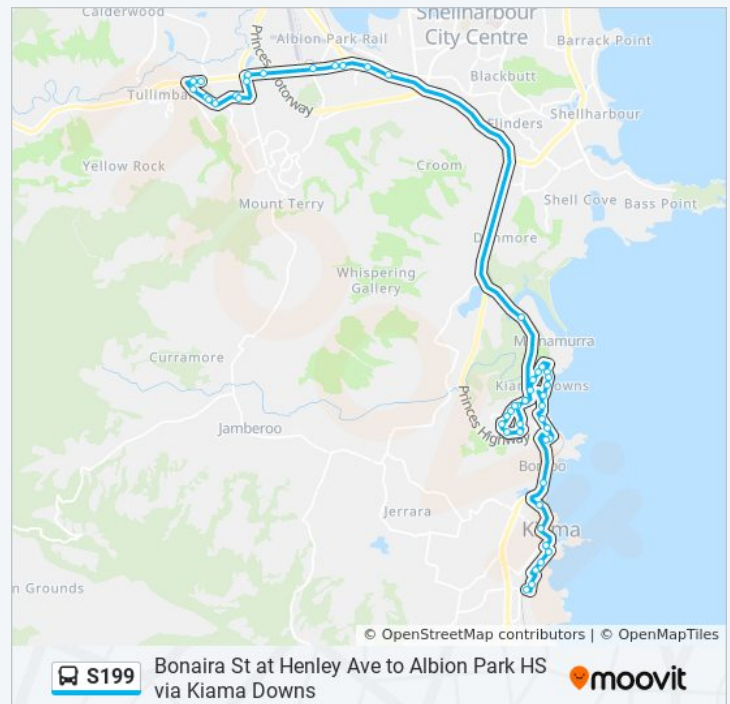

All Saints Anglican Church, Tongarra Rd

Church St opp Sophia St

St Joseph's Catholic High School, Church St

Church St opp Tuross St

Church St opp Severn Pl

Church St opp Albion Park High School

Albion Park High School, School Grounds, Church St

Terry St opp O'Gorman St

Tongarra Rd after Terry St

Tongarra Rd opp Stapleton Ave

Tongarra Rd opp Croome Rd

Albion Park Rail Public School, Tongarra Rd

Tongarra Rd opp Ash Ave

Princes Hwy after Nehme Ave

Princes Hwy before Pioneer Dr

Riverside Dr at The Village

Meehan Dr opp Cameron Cres

Meehan Dr at Barton Dr

Barton Dr opp Tarrant Ave

McBrien Dr after Barton Dr

McBrien Dr at Cowell Pl

McBrien Dr at Meehan Dr

Gainsborough Chase Reserve, Meehan Dr

Meehan Dr opp Gainsborough Shopping Centre

Meehan Dr opp Barton Dr

Meehan Dr at Cameron Cres

Oxley Ave after Riverside Dr

Oxley Ave after Riversdale Ave

Oxley Ave after Hoolong Ave

Oxley Ave before Hoolong Ave

North Kiama Dr opp Kiarama Ave

North Kiama Dr after Johnson St

Wednesday	Not Operational
Thursday	Not Operational
Friday	Not Operational
Saturday	Not Operational

S199 bus Info

Direction: Kiama

Stops: 49

Trip Duration: 43 min

Line Summary: