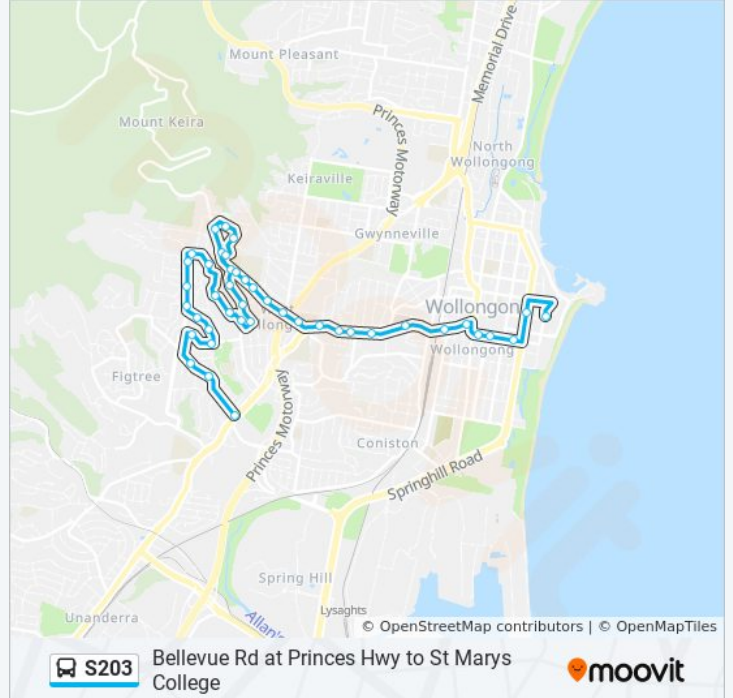

Direction: St Marys

42 stops

[VIEW LINE SCHEDULE](#)

Bellevue Rd at Princes Hwy

Bellevue Rd opp Edgebury Rd

Bellevue Rd at Stillness Rd

Uralba St opp Zelang Ave

Uralba St at Walang Ave

Direction: St Marys

Stops: 42

Trip Duration: 30 min

Line Summary:

- Spring St opp Medway Dr
- Mt Keira Rd at Allen St
- Mt Keira Rd before Spring St
- Mt Keira Rd opp Yellagong St
- Edmund Rice College, Mt Keira Rd
- 92 Mt Keira Rd
- Mt Keira Rd at Hurt St
- Mt Keira Rd opp Abercrombie St
- Mount Keira Rd before Crown St
- Crown St at Fisher St
- Crown St after Gilmore St
- Crown St at Rosemont St
- Crown St opp Staff St
- Wollongong Hospital, Crown St
- Crown St opp Station St
- Crown St before Keira St
- Wollongong Central, Burelli St, Stand E
- Wollongong Central, Burelli St, Stand D
- Illawarra Performing Arts Centre, Burelli St
- Corrimal St after Market St
- St Mary Star of the Sea College, Harbour St

Direction: West Wollongong

39 stops

[VIEW LINE SCHEDULE](#)

- St Mary Star of the Sea College, Harbour St
- Corrimal St at Bank St
- Corrimal St opp Beach St
- Corrimal St at Swan St
- Bridge St opp Harold St
- Heaslip St opp Harold St
- Myrtle St at Union St
- Jutland Ave opp South St

Stops: 39

Trip Duration: 35 min

Line Summary:

Jutland Ave at Sea View Rd

Lauder Ave before Strathhearn Ave

Mailer Ave before McKenzie Ave

Norman St opp Elizabeth St

St Therese Catholic Primary School, Powell St