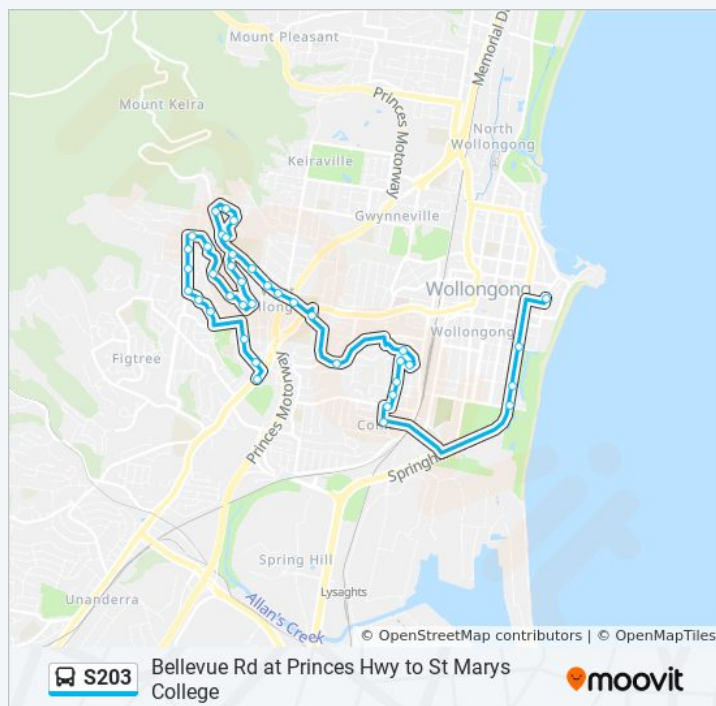

Direction: West Wollongong

Stops: 39

Trip Duration: 35 min

Line Summary:

Jutland Ave at Sea View Rd

Lauder Ave before Strathhearn Ave

Mailer Ave before McKenzie Ave

Norman St opp Elizabeth St

St Therese Catholic Primary School, Powell St

Mount Keira Rd before Princes Hwy

Mt Keira Rd after Abercrombie St

Mt Keira Rd opp Hurt St

Mount Keira Rd opp Edmund Rice College

Spring St after Mt Keira Rd

Spring St after Keira St

Spring St opp Medway Dr

Mt Keira Rd at Allen St

Mt Keira Rd before Spring St

Yellagong St at Mt Keira Rd

Yellagong St opp The Church of Jesus Christ of Latter Day Saints

Yellagong St at Bimbadeen Ave

Yellagong St at Pooraka Ave

Bukari St after Pooraka Ave

Euroka St opp Bimbadeen Ave

Euroka St opp Adina Ave

Euroka St opp Immarna Ave

Carcoola St before Koloona Ave

Koloona Ave opp Valley Dr

Koloona Ave opp St Marks Cres

Koloona Ave before Walang Ave

Walang Ave opp Kilbirnie Pl

Walang Ave opp Kilbirnie Pl

London Dr after Therry St

London Dr at Shaftsbury Ave

Princes Hwy opp Thames St