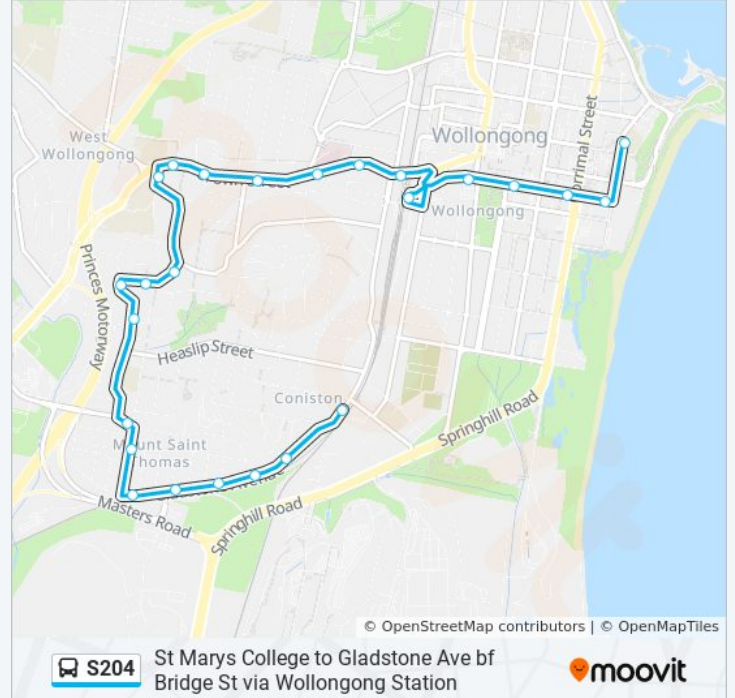

St Marys College to Gladstone Ave bf Bridge St via Wollongong Station

Get The App

The S204 bus line St Marys College to Gladstone Ave bf Bridge St via Wollongong Station has one route. For regular weekdays, their operation hours are:

(1) Coniston Stn: 15:25

Use the Moovit App to find the closest S204 bus station near you and find out when is the next S204 bus arriving.

Direction: Coniston Stn

25 stops

[VIEW LINE SCHEDULE](#)

- St Mary Star of the Sea College, Harbour St
- Burelli St at Harbour St
- Wollongong City Council & Library, Burelli St
- Wollongong Central, Burelli St, Stand C
- Burelli St after Keira St
- Wollongong Station, Station St
- Crown St at Gladstone Ave
- Crown St opp Wollongong Hospital
- Crown St opp New Dapto Rd
- Crown St before Mangerton Rd
- Crown St opp Gilmore St
- Crown St opp Fisher St
- Powell St opp St Therese Catholic Primary School
- Woodlawn Ave after Norman St
- Woodlawn Ave after Eastern Ave
- St Johns Ave at Woodlawn Ave
- St Johns Ave at Byrarong Ave
- The Ave before Taronga Ave
- Taronga Ave at Ocean St
- Gladstone Ave before Mount St
- Gladstone Ave at Prospect St

S204 bus Time Schedule

Coniston Stn Route Timetable:

Sunday	Not Operational
Monday	15:25
Tuesday	15:25
Wednesday	15:25
Thursday	15:25
Friday	15:25
Saturday	Not Operational

S204 bus Info

Direction: Coniston Stn

Stops: 25

Trip Duration: 25 min

Line Summary:

Gladstone Ave at John St

226 Gladstone Ave

Gladstone Ave at Ocean St

Gladstone Ave before Bridge St

S204 bus time schedules and route maps are available in an offline PDF at moovitapp.com. Use the [Moovit App](#) to see live bus times, train schedule or subway schedule, and step-by-step directions for all public transit in Sydney.