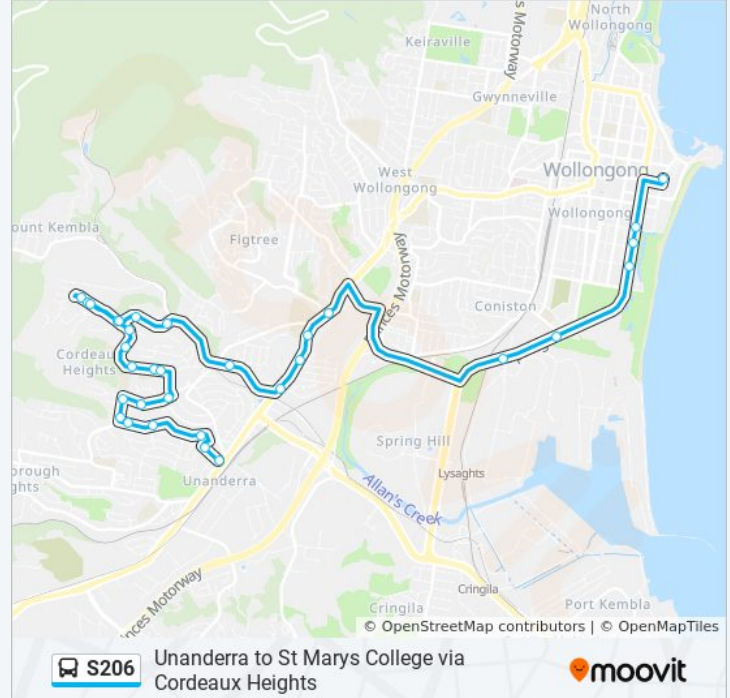

Booreea Bvd before Sheringa Gr

Booreea Bvd opp Natan Pl

Derribong Dr at Mungurra Hill Rd

Derribong Dr at Jarrah Cres

Derribong Dr at Coorung Cl

Derribong Dr opp Jarrah Cres

Derribong Dr opp Mungurra Hill Rd

Derribong Dr before Deenyi Cl

Derribong Dr after Odenpa Rd

Derribong Dr opp Patanga Pl

Derribong Dr opp Unanderra Public School

Derribong Dr opp Western Suburbs Community
Preschool

Staff Rd opp Allumba Gr

Staff Rd at Coral Cres

Coachwood Dr after Staff Rd

Coachwood Dr before Cummins St

Cummins St after Coachwood Dr

Cummins St opp Adams Ave

St Pius X Primary School, Cummins St

Tannery St opp Villa Maria Aged Care Centre

Tannery St before Princes Hwy

S206 bus time schedules and route maps are available in an offline PDF at moovitapp.com. Use the Moovit App to see live bus times, train schedule or subway schedule, and step-by-step directions for all public transit in Sydney.

© 2024 Moovit - All Rights Reserved