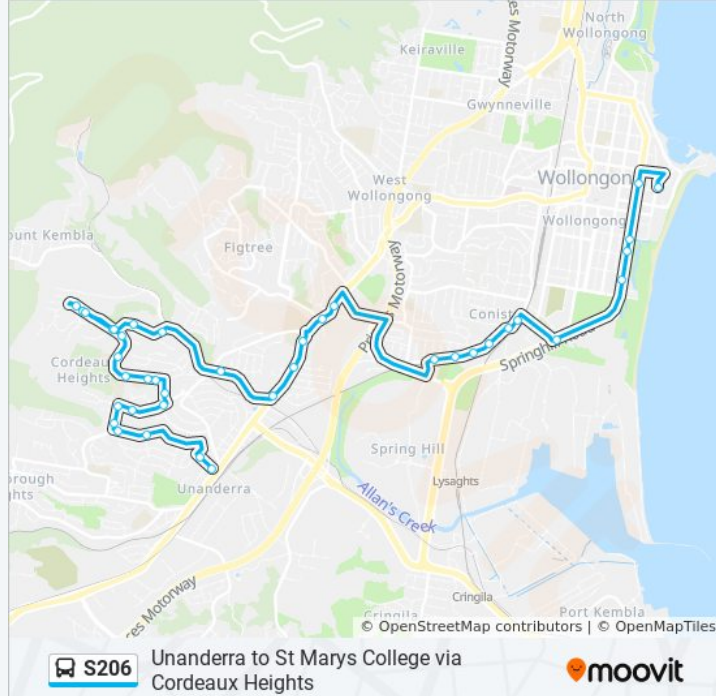

Direction: St Marys

39 stops

[VIEW LINE SCHEDULE](#)

Tannery St after Princes Hwy
 Villa Maria Aged Care Centre, Tannery St
 Cummins St at Adams Ave
 Cummins St before Coachwood Dr
 Coachwood Dr opp Cummins St
 Coachwood Dr at Staff Rd
 Staff Rd opp Coral Cres
 Staff Rd Maynes Pde
 Sheargold Park, Carbeen Cres
 Western Suburbs Community Preschool,
 Derribong Dr
 Unanderra Public School, Derribong Dr
 Derribong Dr after Patanga Pl
 Derribong Dr before Odenpa Rd
 Derribong Dr opp Deenyi Cl
 Derribong Dr at Mungurra Hill Rd
 Derribong Dr at Jarrah Cres
 Derribong Dr at Coorung Cl
 Derribong Dr opp Jarrah Cres
 Derribong Dr opp Mungurra Hill Rd
 Booreea Bvd at Natan Pl
 Booreea Bvd opp Sheringa Gr

Trip Duration: 32 min

Line Summary:

Cordeaux Rd after Gibsons Rd
 Princes Hwy before William St
 Princes Hwy after Sorensen Dr
 Princes Hwy before Gibsons Rd
 Princes Hwy after O'Briens Rd
 Princes Hwy after Figtree Cres
 Gladstone Ave at Prospect St
 Gladstone Ave at John St
 226 Gladstone Ave
 Gladstone Ave at Ocean St
 Gladstone Ave at Robertson St
 Gladstone Ave before Bridge St
 Springhill Rd at Bridge St
 Corrimal St before Beach St
 Corrimal St after Glebe St
 Corrimal St at Bank St
 Corrimal St after Market St
 St Mary Star of the Sea College, Harbour St

Direction: Unanderra

32 stops

[VIEW LINE SCHEDULE](#)

St Mary Star of the Sea College, Harbour St
 Corrimal St at Bank St
 Corrimal St opp Glebe St
 Corrimal St opp Beach St
 Springhill Rd opp Bridge St
 Springhill Rd at Port Kembla Steelworks Rd
 Princes Hwy before Woodrow Pl
 Princes Hwy opp Gibsons Rd
 Princes Hwy opp Sorensen Dr
 Princes Hwy after O'Donnell Dr
 Cordeaux Rd opp Gibsons Rd

Trip Duration: 30 min

Line Summary:

Booreea Bvd before Sheringa Gr

Booreea Bvd opp Natan Pl

Derribong Dr at Mungurra Hill Rd

Derribong Dr at Jarrah Cres

Derribong Dr at Coorung Cl

Derribong Dr opp Jarrah Cres