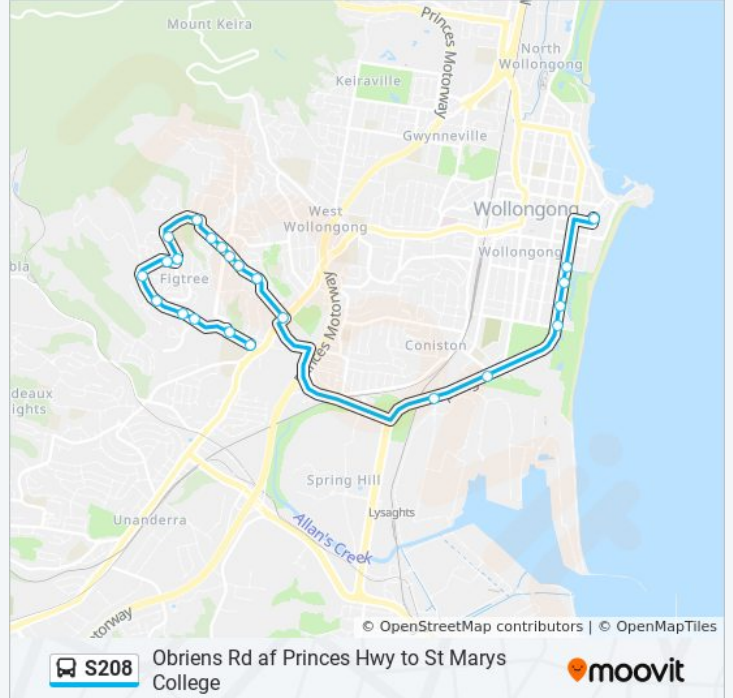

**Direction: Figtree**

23 stops

[VIEW LINE SCHEDULE](#)

- St Mary Star of the Sea College, Harbour St
- Corrimal St at Bank St
- Corrimal St opp Glebe St
- Corrimal St opp Beach St
- Corrimal St at Swan St
- Springhill Rd opp Bridge St
- Springhill Rd at Port Kembla Steelworks Rd
- Bellevue Rd at Princes Hwy
- Bellevue Rd opp Edgebury Rd
- Bellevue Rd at Stillness Rd
- Bellevue Rd before Murray Park Rd
- Bellevue Road opp Uralba St
- Bellevue Rd opp Cypress Ave
- Jacaranda Ave opp Oleander Ave
- Nareena Hills Public School, Jacaranda Ave
- Jacaranda Ave at Branch Ave
- Lamerton Dr at Sampson Pl
- O'Briens Rd after Lamerton Dr
- O'Briens Rd opp Darragh Dr
- O'Briens Rd opp Wollongong Church of Christ
- O'Briens Rd opp George Fuller Dr

**S208 bus Time Schedule**

Figtree Route Timetable:

Sunday	Not Operational
Monday	15:40
Tuesday	15:40
Wednesday	15:40
Thursday	15:40
Friday	15:40
Saturday	Not Operational

**S208 bus Info**

**Direction:** Figtree

**Stops:** 23

**Trip Duration:** 25 min

**Line Summary:**

O'Briens Rd opp Figtree High School

O'Briens Rd before Princes Hwy

**Direction: St Marys**

23 stops

[VIEW LINE SCHEDULE](#)

**S208 bus Info**

**Direction:** St Marys

**Stops:** 23

**Trip Duration:** 21 min

**Line Summary:**

Corrimal St before Beach St

Corrimal St after Glebe St

Corrimal St at Bank St