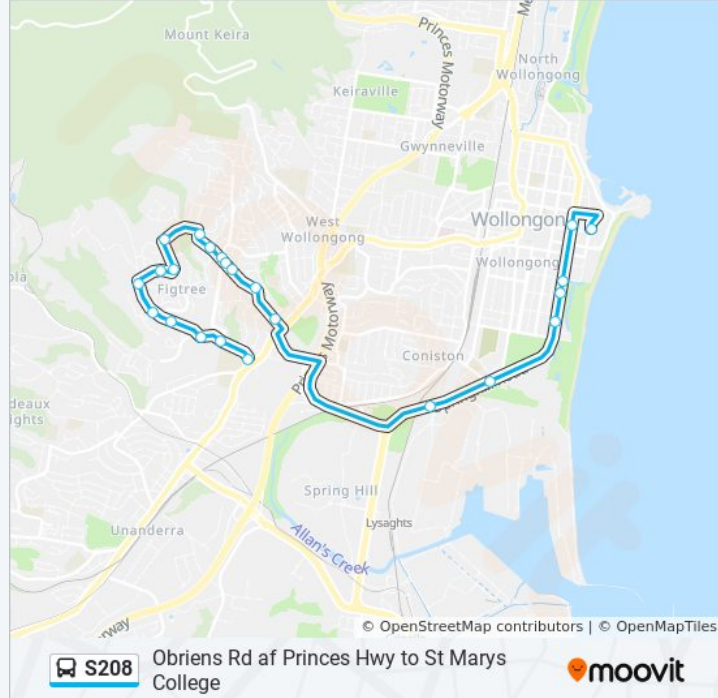

**Direction: Figtree**

23 stops

[VIEW LINE SCHEDULE](#)

- St Mary Star of the Sea College, Harbour St
- Corrimal St at Bank St
- Corrimal St opp Glebe St
- Corrimal St opp Beach St
- Corrimal St at Swan St
- Springhill Rd opp Bridge St
- Springhill Rd at Port Kembla Steelworks Rd
- Bellevue Rd at Princes Hwy
- Bellevue Rd opp Edgebury Rd
- Bellevue Rd at Stillness Rd
- Bellevue Rd before Murray Park Rd
- Bellevue Road opp Uralba St
- Bellevue Rd opp Cypress Ave
- Jacaranda Ave opp Oleander Ave
- Nareena Hills Public School, Jacaranda Ave
- Jacaranda Ave at Branch Ave
- Lamerton Dr at Sampson Pl
- O'Briens Rd after Lamerton Dr
- O'Briens Rd opp Darragh Dr
- O'Briens Rd opp Wollongong Church of Christ
- O'Briens Rd opp George Fuller Dr

**Stops:** 23

**Trip Duration:** 25 min

**Line Summary:**

O'Briens Rd opp Figtree High School

O'Briens Rd before Princes Hwy

**Direction: St Marys**

23 stops

[VIEW LINE SCHEDULE](#)

**S208 bus Info**

**Direction:** St Marys

**Stops:** 23

**Trip Duration:** 21 min

**Line Summary:**

Corrimal St before Beach St

Corrimal St after Glebe St

Corrimal St at Bank St

Corrimal St after Market St

St Mary Star of the Sea College, Harbour St

S208 bus time schedules and route maps are available in an offline PDF at [moovitapp.com](https://moovitapp.com). Use the Moovit App to see live bus times, train schedule or subway schedule, and step-by-step directions for all public transit in Sydney.