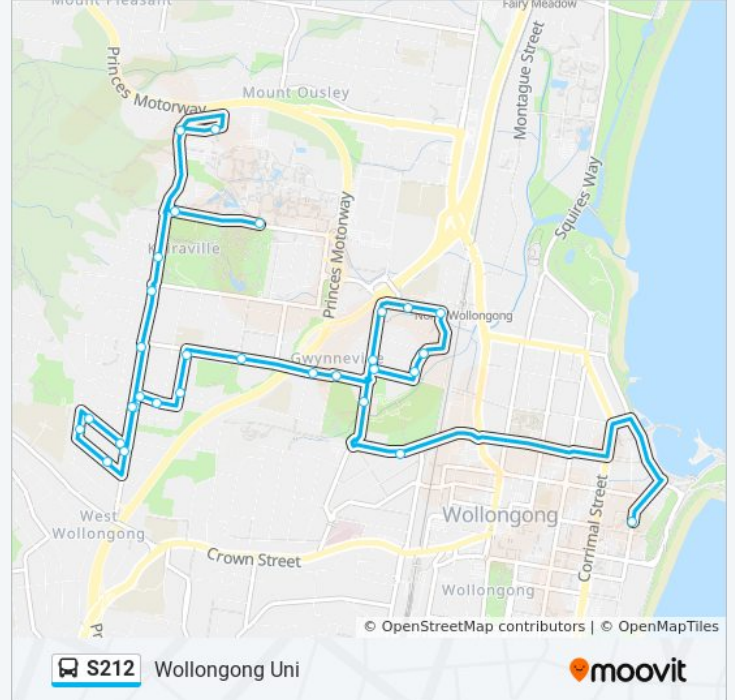

Direction: St Marys

24 stops

[VIEW LINE SCHEDULE](#)

- Parsons St after Robsons Rd
- Parsons St before Armstrong St
- Armstrong St before Cochrane St
- Cochrane St before Robsons Rd
- Robsons Rd at Parsons St
- Robsons Rd after Keira Mine Rd
- Rose St at Bell St
- William St opp Akuna St
- William St before Gipps Rd
- Braeside Ave after Gipps Rd
- Braeside Ave at Murphys Ave
- Murphys Ave opp Wollongong Conservatorium of Music
- 32 Robsons Rd
- Northfields Ave after Robsons Rd
- University of Wollongong, Northfields Ave, Stand B
- Irvine St opp Madoline St
- Murphys Ave at Waitangi St
- Eastern St opp Gwynne St
- Eastern St before Gipps Rd
- Gipps Rd opp Wiseman Park
- Foley St opp Wiseman Park Bowling Club

Trip Duration: 26 min

Line Summary:

Weerona College, Thorsby Dr

Smith's Hill High School, Church St

St Mary Star of the Sea College, Harbour St

Direction: Wollongong Uni

31 stops

[VIEW LINE SCHEDULE](#)

Porter St opp Para Meadows School

Foley St opp Hillview Ave

Foley St opp Catherine St

Wiseman Park, Gipps Rd

St Brigid's Primary School, Gipps Rd

Gipps Rd opp John St

William St after Gipps Rd

William St at Akuna St

S212 bus Info

Direction: Wollongong Uni

Stops: 31

Trip Duration: 25 min

Line Summary:

Parsons St after Robsons Rd
Parsons St before Armstrong St
Armstrong St before Cochrane St
Cochrane St before Robsons Rd
Robsons Rd at Parsons St
Robsons Rd after Keira Mine Rd
Robsons Rd at Gipps Rd
Robson Rd before Murphys Ave
32 Robsons Rd
Robsons Rd at Dallas St
Dallas St after Ashcroft Pl
Northfields Ave after Robsons Rd
University of Wollongong, Northfields Ave, Stand C