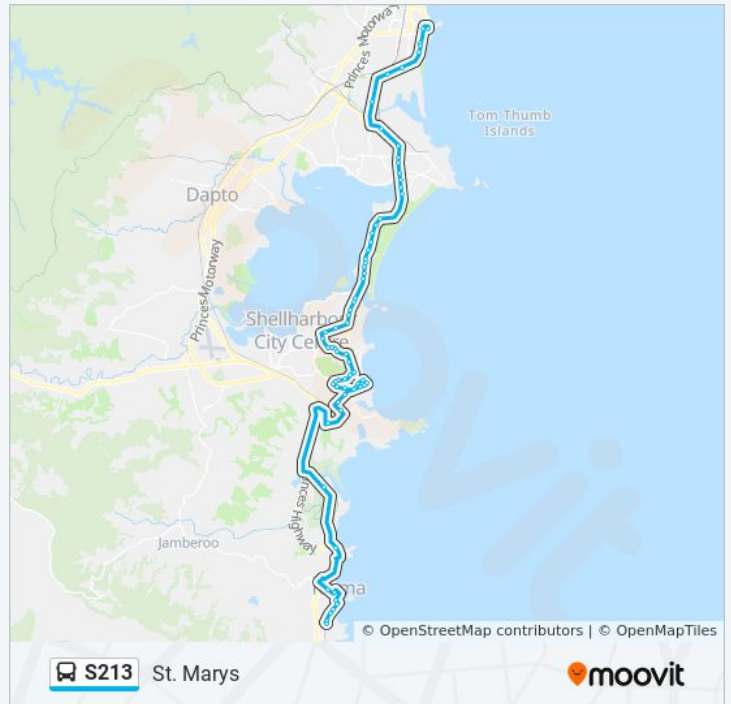

Direction: St. Marys

Stops: 70

Trip Duration: 73 min
Line Summary:

Riverside Dr opp The Village
Southern Cross Bvd before Monkhouse Pde
Cove Bvd opp Brindabella Dr
Shellharbour Rd after Lakewood Bvd
Shellharbour Rd opp Shellharbour Cemetery
Pioneer Park, Addison St
Addison St at Mary St
Shellharbour Public School, Mary St
St Paul's Anglican Church, Towns St
Little Park, Wollongong St
Addison St at Wentworth St
Addison St before Mary St
Addison St opp Pioneer Park
Shellharbour Workers Club, Wattle Rd
Flinders Reserve, Wattle Rd
Kingdom Hall, Parklands Dr
Ocean Beach Dr after Parklands Dr
Ocean Beach Dr at Evergreen Dr
Ocean Beach Dr after Melia St
Ocean Beach Dr at Sherwood Pl
Shellharbour Rd opp Amity College
Shellharbour Rd after Woodlands Dr
Keross Ave after Shellharbour Rd
Daphne St at Leawarra Ave
Leawarra Ave before Irvine St
The Kingsway before Messenger Rd
Messenger Rd at Captain Cook Dr
Barrack Heights Public School, Captain Cook Dr
Lake Entrance Rd after Landy Dr
Lake Entrance rd opp Leawarra Ave
Shellharbour Rd after Lake Entrance Rd
Shellharbour Rd after Barnes St
Shellharbour Rd opp Warilla Grove Shops