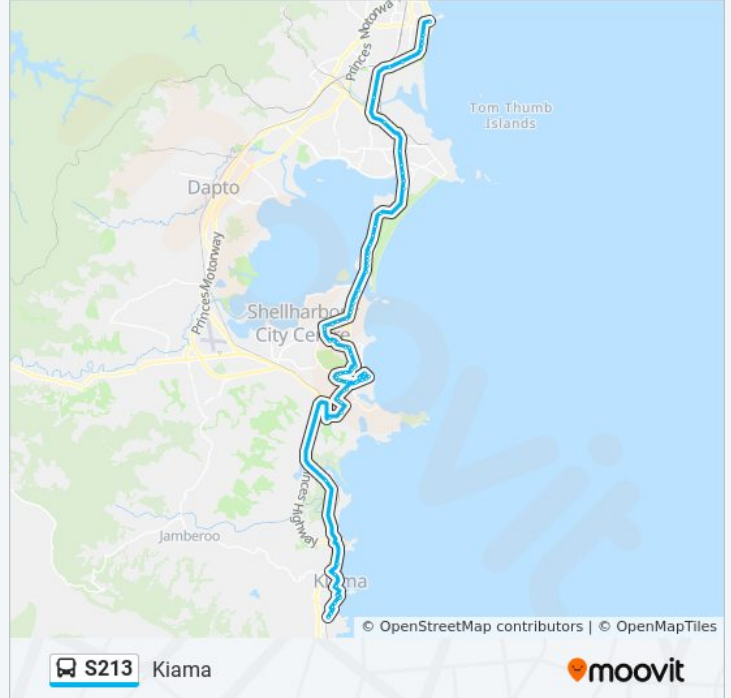

Windang Rd opp Cedar Ave

Shellharbour Rd before Pur Pur Ave

Shellharbour Rd at Peterborough Ave

Warilla Grove Shops, Shellharbour Rd

Shellharbour Rd after Veronica St

Shellharbour Rd at Woodford Ave

Lake Entrance Rd at Antrim Rd

Lake Entrance Rd before Leawarra Ave

Lake Entrance Rd before The Kingsway

Lake Entrance Rd opp Landy Dr

Captain Cook Dr after Phillip Cres

Messenger Rd after Captain Cook Dr

The Kingsway before Irvine St

Leawarra Ave opp Irvine St

Warilla High School, Keross Ave

Shellharbour Rd opp Keross Ave

Shellharbour Rd opp Woodlands Dr

Amity College, Shellharbour Rd

Ocean Beach Dr after Shellharbour Rd

Ocean Beach Dr opp Parklands Dr

Ocean Beach Dr opp Melia St

Ocean Beach Dr opp Evergreen Dr

Ocean Beach Dr before Parklands Dr

Parklands Dr opp Kingdom Hall

Wattle Rd opp Flinders Reserve

Wattle Rd opp Shellharbour Workers Club

Pioneer Park, Addison St

Addison St at Mary St

Shellharbour Public School, Mary St

St Paul's Anglican Church, Towns St

Little Park, Wollongong St

Addison St at Wentworth St

Addison St before Mary St