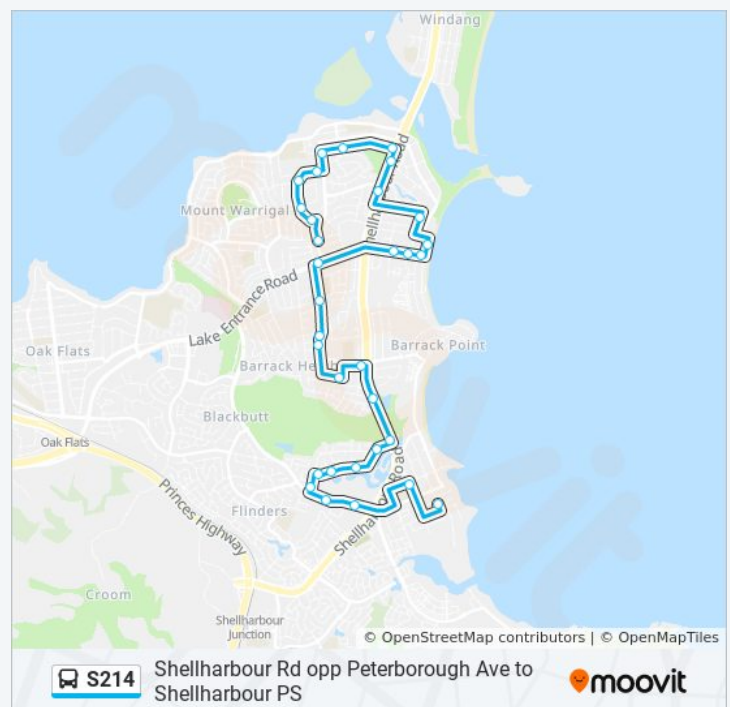

Shellharbour Rd after Veronica St

Shellharbour Rd at Woodford Ave

Woodford Ave at Joan Ave

Woodford Ave at Stephanie Ave

Osborne Pde before George St

George St after Osborne Pde

Elliott Park, Osborne Pde

Osborne Pde opp Bucknell St

Shellharbour Rd opp Peterborough Ave

Addison Ave after Shellharbour Rd

Addison Ave before Stanley St

King St at Addison Ave

Bradman Ave at Oldfield St

Bradman Ave opp Trumper St

Bradman Ave opp McCool St

Bradman Ave opp Davidson St

King St at O'Neill St

Tuesday 15:02

Wednesday 15:02

Thursday 15:02

Friday 15:02

Saturday Not Operational

### S214 bus Info

**Direction:** Warilla

**Stops:** 32

**Trip Duration:** 32 min

**Line Summary:**

S214 bus time schedules and route maps are available in an offline PDF at [moovitapp.com](https://moovitapp.com). Use the [Moovit App](#) to see live bus times, train schedule or subway schedule, and step-by-step directions for all public transit in Sydney.