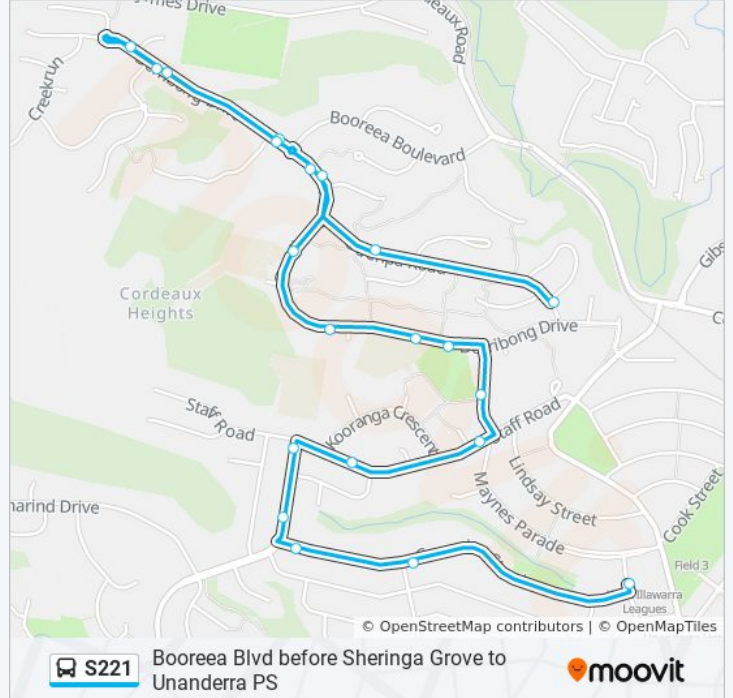

**Direction: Cordeaux Heights**

21 stops

[VIEW LINE SCHEDULE](#)

Hargraves St opp St Pius X Primary School

Cummins St at Adams Ave

Cummins St before Coachwood Dr

Coachwood Dr opp Cummins St

Coachwood Dr at Staff Rd

Odenpa Rd before Koombala Gr

Odenpa Rd at Marril Cct

**S221 bus Time Schedule**

Cordeaux Heights Route Timetable:

Sunday	Not Operational
Monday	15:15
Tuesday	15:15
Wednesday	Not Operational
Thursday	Not Operational
Friday	Not Operational
Saturday	Not Operational

**S221 bus Info**

**Direction:** Cordeaux Heights

**Stops:** 21

**Trip Duration:** 12 min

**Line Summary:**

**Direction: Unanderra PS**

36 stops

[VIEW LINE SCHEDULE](#)

**S221 bus Info**

**Direction:** Unanderra PS

**Stops:** 36

**Trip Duration:** 21 min

**Line Summary:**

Coachwood Dr before Waples Rd

Waples Rd opp Murrogun Cres

Murrogun Cres opp Lambertia Pl