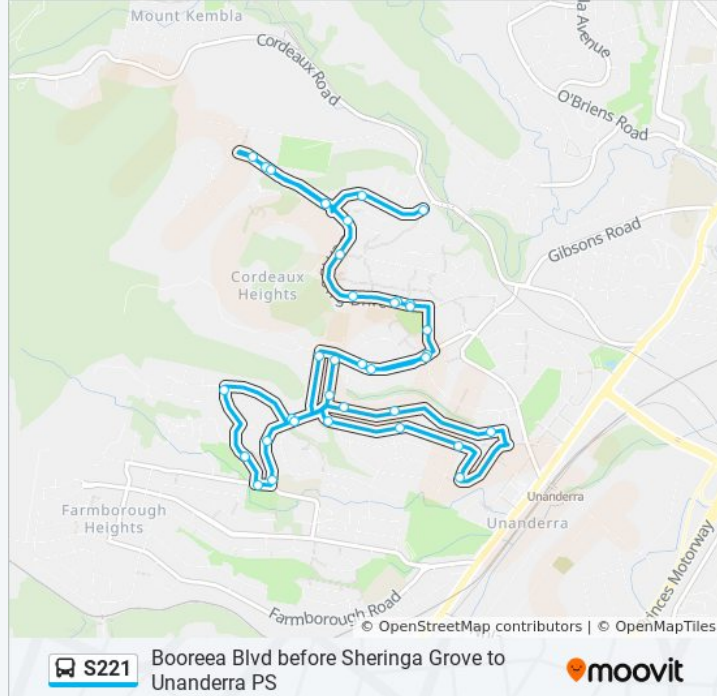

Coachwood Dr before Waples Rd

Waples Rd opp Murrogun Cres

Murrogun Cres opp Lambertia Pl

Plumwood Cres at Tamarind Dr

Coachwood Park, Coachwood Dr

Cummins St after Coachwood Dr

Cummins St opp Adams Ave

St Pius X Primary School, Cummins St

Tresnan Ave at Blackman Pde

Beatus St at Beveles Ave

Beatus St before Adams Ave

Beatus St after Beverley Ave

Poplar Ave before Staff Rd

Staff Rd opp Coral Cres

Staff Rd Maynes Pde

Sheargold Park, Carbeen Cres

Western Suburbs Community Preschool,
Derribong Dr

Unanderra Public School, Derribong Dr

S221 bus time schedules and route maps are available in an offline PDF at moovitapp.com. Use the [Moovit App](#) to see live bus times, train schedule or subway schedule, and step-by-step directions for all public transit in Sydney.

[About Moovit](#) • [MaaS Solutions](#) • [Supported Countries](#) • [Mooviter Community](#)

© 2024 Moovit - All Rights Reserved

Check Live Arrival Times