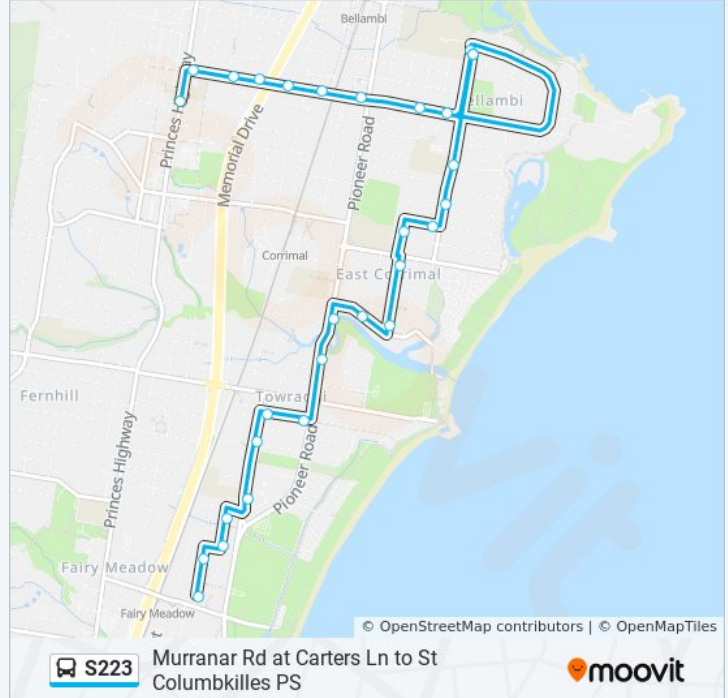

Direction: Fairy Meadow

29 stops

[VIEW LINE SCHEDULE](#)

St Columbkille's Corrimal Primary School, Princes Hwy

Rothery St opp Corrimal Public School

Rothery St at Eager St

Rothery St before Memorial Dr

Rothery St after Memorial Dr

Cawley St opp Bellambi Public School

Cawley St at Thalassa Ave

Aldridge Ave after Cawley St

Carroll Rd before Dobbie Ave

Carroll Rd after Murray Rd

Carroll Rd before Lake Pde

Lake Pde opp Spinks Rd

Pioneer Rd opp Augusta St

S223 bus Info

Direction: Fairy Meadow

Stops: 29

Trip Duration: 28 min

Line Summary:

Murrannar Rd after Pioneer Rd
 Murrannar Rd at Carters Lane
 Carters Lane after Marlo Rd
 Carters Lane opp Towradgi Public School
 Donald St after Dixon St
 Donald St at Holder St
 Storey St after Holder St
 Storey St before Elliotts Rd

S223 bus Info

Direction: St Columbkilles

Stops: 25

Trip Duration: 26 min

Line Summary:

Rothery St opp Bellambi Bowling Club

Rothery St at Edwina St

Rothery St after Edwina St