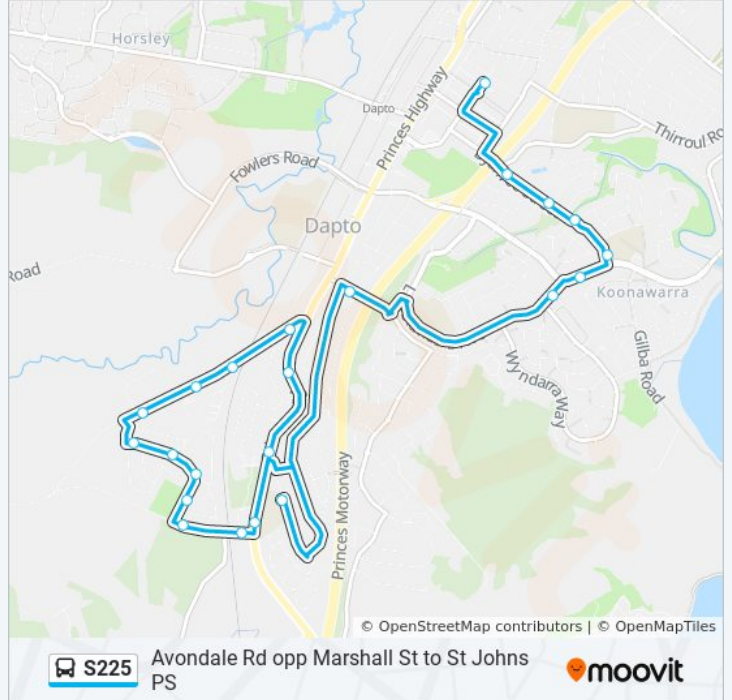

Direction: St Johns PS

62 stops

[VIEW LINE SCHEDULE](#)

- Avondale Rd opp Marshall St
- Avondale Rd at Oakhurst Cl
- Church of Jesus Christ of LDS, Avondale Rd
- Avondale Rd opp Ena Ave
- Penrose Dr after Goolagong St
- Penrose Dr opp Goolagong St
- Penrose Dr at Melaleuca Ave
- Penrose Drive opp Penrose Dr Park
- Huntley Rd after Penrose Dr
- St Lukes Village, Huntley Rd
- Princes Hwy after Huntley Rd
- Burke Rd before Scott Rd
- Burke Rd at Burrell Cres
- Emerson Rd opp Dapto Baptist Church
- Emerson Rd after Beltana Ave
- Emerson Rd opp Compton St
- Compton St after Emerson Rd
- Compton St opp Beltana Ave

S225 bus Time Schedule

St Johns PS Route Timetable:

Sunday	Not Operational
Monday	07:35
Tuesday	07:35
Wednesday	Not Operational
Thursday	Not Operational
Friday	Not Operational
Saturday	Not Operational

S225 bus Info

Direction: St Johns PS

Stops: 62

Trip Duration: 32 min

Line Summary: