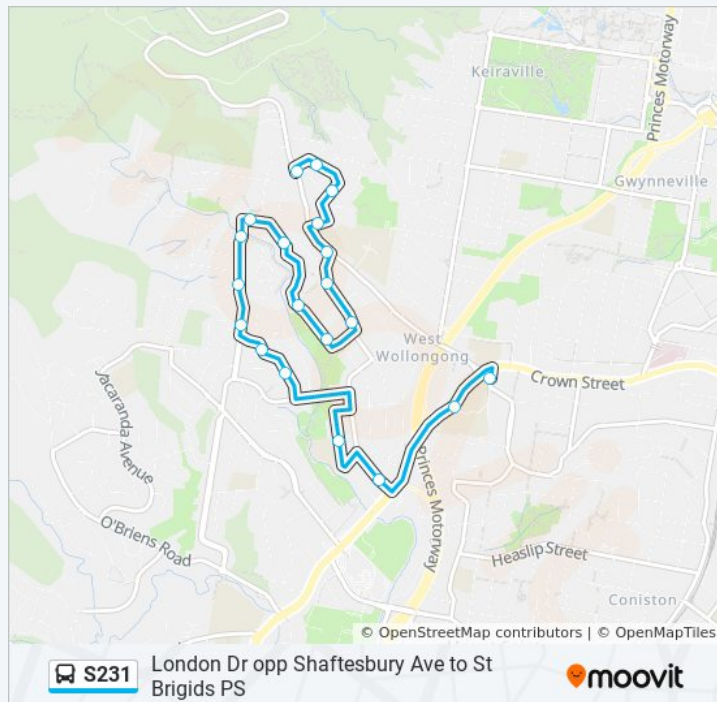

**Stops:** 43

**Trip Duration:** 30 min

**Line Summary:**

- Spring St after Keira St
- Spring St opp Medway Dr
- Mt Keira Rd at Allen St
- Mt Keira Rd before Spring St
- Mt Keira Rd opp Yellagong St
- Edmund Rice College, Mt Keira Rd
- 92 Mt Keira Rd
- Mt Keira Rd at Hurt St
- Mt Keira Rd opp Abercrombie St
- Mount Keira Rd before Crown St
- Crown St at Fisher St
- Crown St after Gilmore St
- Crown St at Rosemont St
- Mangerton Rd at Howarth Pl
- Mangerton Rd at Rowland Ave
- Norman St opp Elizabeth St
- St Therese Catholic Primary School, Powell St
- Crown St at Fisher St
- Gilmore St at Reserve St
- Gwynneville Public School, Acacia Ave
- St Brigid's Primary School, Vickery St
- St Brigid's Primary School, Gipps Rd

**Direction: St Thereses PS**

20 stops

[VIEW LINE SCHEDULE](#)

- St Therese Catholic Primary School, Powell St
- The Illawarra Grammar School, Princes Hwy
- London Dr opp Shaftesbury Ave
- Lindsay Park Primary School, Thames St
- Walang Ave at Kilbirnie Pl
- Walang Ave before Kilbirnie Pl
- Koloona Ave after Walang Ave

Mt Keira Rd at Yellagong St

Spring St after Mt Keira Rd

Spring St after Keira St

Spring St opp Medway Dr

Mt Keira Rd at Allen St

### S231 bus Info

**Direction:** St Thereses PS

**Stops:** 20

**Trip Duration:** 19 min

**Line Summary:**

S231 bus time schedules and route maps are available in an offline PDF at [moovitapp.com](https://moovitapp.com). Use the [Moovit App](#) to see live bus times, train schedule or subway schedule, and step-by-step directions for all public transit in Sydney.