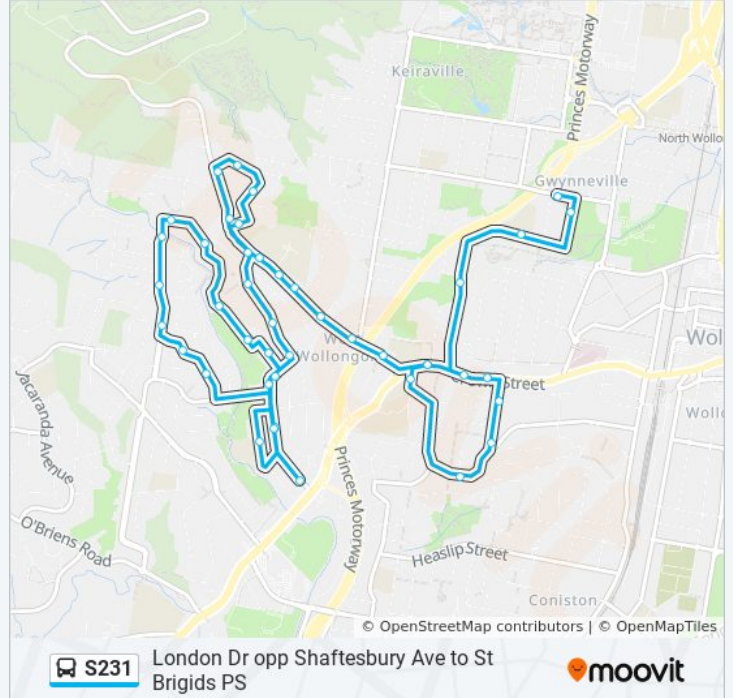

**Direction: Gipps St**

43 stops

[VIEW LINE SCHEDULE](#)

- London Dr opp Shaftesbury Ave
- London Dr before Therry St
- Walang Ave at Kilbirnie Pl
- Walang Ave before Kilbirnie Pl
- Koloona Ave after Walang Ave
- Koloona Ave at St Marks Cres
- Koloona Ave at Valley Dr
- Carcoola St after Koloona Ave
- Euroka St after Immarna Ave
- Euroka St after Adina Ave
- Euroka St at Bimbadeen Ave
- Bukari St after Koorabel Ave
- Pooraka Ave after Bukari St
- London Dr after Therry St
- Lindsay Park Primary School, Thames St
- Pooraka Ave after Uralba St
- Yellagong St at Pooraka Ave
- Yellagong St at Bimbadeen Ave
- The Church of Jesus Christ of Latter Day Saints, Yellagong St
- Mt Keira Rd at Yellagong St
- Spring St after Mt Keira Rd

**Stops:** 43

**Trip Duration:** 30 min

**Line Summary:**

- Spring St after Keira St
- Spring St opp Medway Dr
- Mt Keira Rd at Allen St
- Mt Keira Rd before Spring St
- Mt Keira Rd opp Yellagong St
- Edmund Rice College, Mt Keira Rd
- 92 Mt Keira Rd
- Mt Keira Rd at Hurt St
- Mt Keira Rd opp Abercrombie St
- Mount Keira Rd before Crown St
- Crown St at Fisher St
- Crown St after Gilmore St
- Crown St at Rosemont St
- Mangerton Rd at Howarth Pl
- Mangerton Rd at Rowland Ave
- Norman St opp Elizabeth St
- St Therese Catholic Primary School, Powell St
- Crown St at Fisher St
- Gilmore St at Reserve St
- Gwynneville Public School, Acacia Ave
- St Brigid's Primary School, Vickery St
- St Brigid's Primary School, Gipps Rd

**Direction: St Thereses PS**

20 stops

[VIEW LINE SCHEDULE](#)

- St Therese Catholic Primary School, Powell St
- The Illawarra Grammar School, Princes Hwy
- London Dr opp Shaftesbury Ave
- Lindsay Park Primary School, Thames St
- Walang Ave at Kilbirnie Pl
- Walang Ave before Kilbirnie Pl
- Koloona Ave after Walang Ave