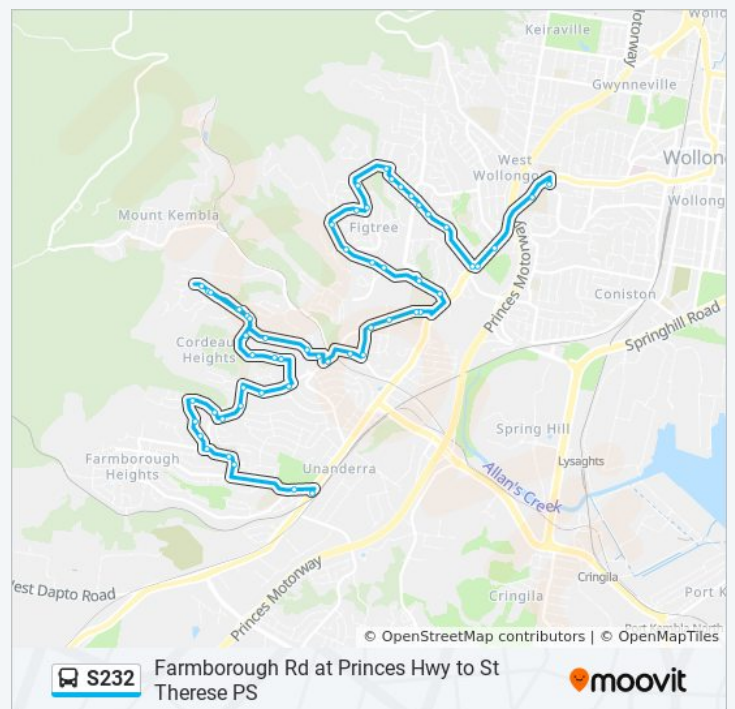

S232 bus Info

Direction: St Thereses

Stops: 49

Trip Duration: 45 min

Line Summary:

- Cordeaux Rd after Gibsons Rd
- Amaroo Ave opp Springfield Ave
- Gibsons Rd opp Amaroo Ave
- Figtree Private Hospital, Gibsons Rd
- Figtree High School, Gibsons Rd
- Figtree High School, Gibsons Rd
- O'Briens Rd after Princes Hwy
- Figtree High School, O'Briens Rd
- O'Briens Rd before George Fuller Dr
- Wollongong Church of Christ, O'Briens Rd
- O'Briens Rd at Darragh Dr
- O'Briens Rd opp Lamerton Dr
- Lamerton Dr at Belwarra Ave
- Jacaranda Ave opp Branch Ave
- Nareena Hills Home Self Care United, Jacaranda Ave
- Brentwood Ave after Jacaranda Ave
- Bellevue Rd at Cypress Ave
- Bellevue Road at Uralba St
- St Columba Uniting Church, Bellevue Rd
- Bellevue Rd at Zelang Ave
- Bellevue Rd after Edgebury Rd
- Bellevue Rd at Wallawa St
- The Ave opp Masters Rd
- St Johns Ave at Byrarong Ave
- St Johns Ave opp Woodlawn Ave
- Woodlawn Ave opp Eastern Ave
- Woodlawn Ave opp Norman St
- St Therese Catholic Primary School, Powell St

Derribong Dr opp Deenyi Cl

Derribong Dr at Mungurra Hill Rd

Derribong Dr at Jarrah Cres

Tuesday	15:10
Wednesday	15:10
Thursday	15:10
Friday	15:10
Saturday	Not Operational

S232 bus Info

Direction: Unanderra

Stops: 56

Trip Duration: 40 min

Line Summary:

Derribong Dr at Coorung Cl

Derribong Dr opp Jarrah Cres

Derribong Dr opp Mungurra Hill Rd

Derribong Dr before Deenyi Cl

Derribong Dr after Odenpa Rd