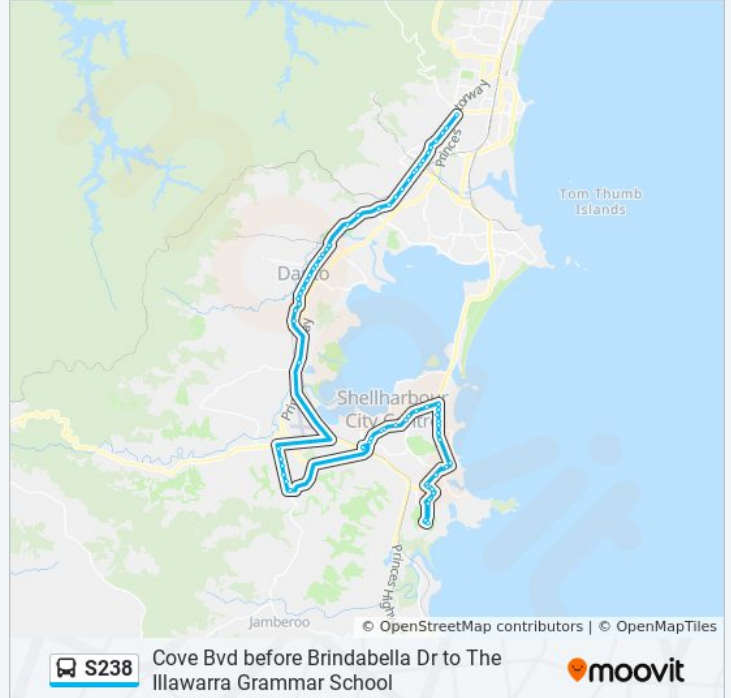

 **S238****Cove Bvd before Brindabella Dr to The Illawarra Grammar School**[Get The App](#)

The S238 bus line (Cove Bvd before Brindabella Dr to The Illawarra Grammar School) has 2 routes. For regular weekdays, their operation hours are:

(1) Shell Cove: 15:35(2) Tigs: 07:05

Use the Moovit App to find the closest S238 bus station near you and find out when is the next S238 bus arriving.

Direction: Shell Cove

69 stops

[VIEW LINE SCHEDULE](#)

Shellharbour Rd opp Roberts Ave

Shellharbour Rd opp Keross Ave

Shellharbour Rd opp Woodlands Dr

Mary St opp Shellharbour Public School

Addison St opp Pioneer Park

Shellharbour Cemetery, Shellharbour Rd

Shellharbour Rd before Cove Bvd

S238 bus Info

Direction: Tigs

Stops: 54

Trip Duration: 70 min

Line Summary:

Pioneer Park, Addison St

Addison St at Mary St

Shellharbour Public School, Mary St