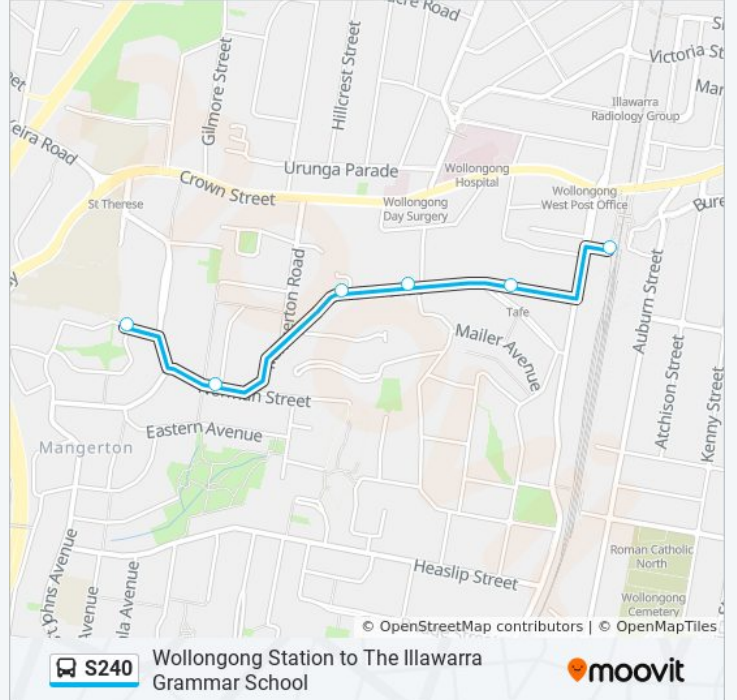

S240 bus time schedules and route maps are available in an offline PDF at moovitapp.com. Use the [Moovit App](#) to see live bus times, train schedule or subway schedule, and step-by-step directions for all public transit in Sydney.

[About Moovit](#) • [MaaS Solutions](#) • [Supported Countries](#) • [Mooviter Community](#)

© 2024 Moovit - All Rights Reserved

Check Live Arrival Times