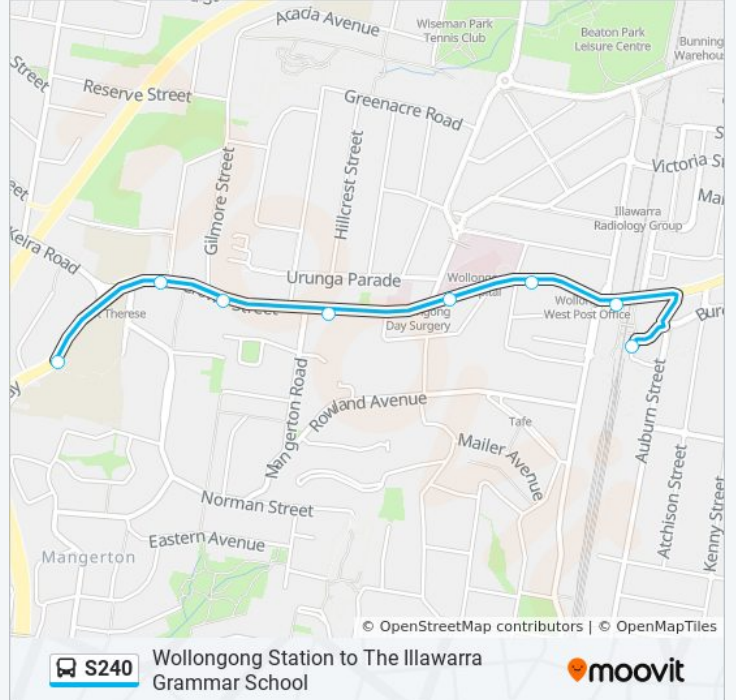

The S240 bus line (Wollongong Station to The Illawarra Grammar School) has 2 routes. For regular weekdays, their operation hours are:

(1) Tigs: 08:43(2) Wollongong Stn: 15:20

Use the Moovit App to find the closest S240 bus station near you and find out when is the next S240 bus arriving.

**Direction: Tigs**

8 stops

[VIEW LINE SCHEDULE](#)

- Wollongong Station, Station St
- Crown St at Gladstone Ave
- Crown St opp Wollongong Hospital
- Crown St opp New Dapto Rd
- Crown St before Mangerton Rd
- Crown St opp Gilmore St
- Crown St opp Fisher St
- The Illawarra Grammar School, Princes Hwy

**Stops:** 8

**Trip Duration:** 7 min

**Line Summary:**

**Direction: Wollongong Stn**

6 stops

[VIEW LINE SCHEDULE](#)

The Illawarra Grammar School, Western Ave

Norman St at Elizabeth St

**S240 bus Info**

**Direction:** Wollongong Stn

**Stops:** 6

**Trip Duration:** 6 min

**Line Summary:**

S240 bus time schedules and route maps are available in an offline PDF at [moovitapp.com](https://moovitapp.com). Use the [Moovit App](#) to see live bus times, train schedule or subway schedule, and step-by-step directions for all public transit in Sydney.