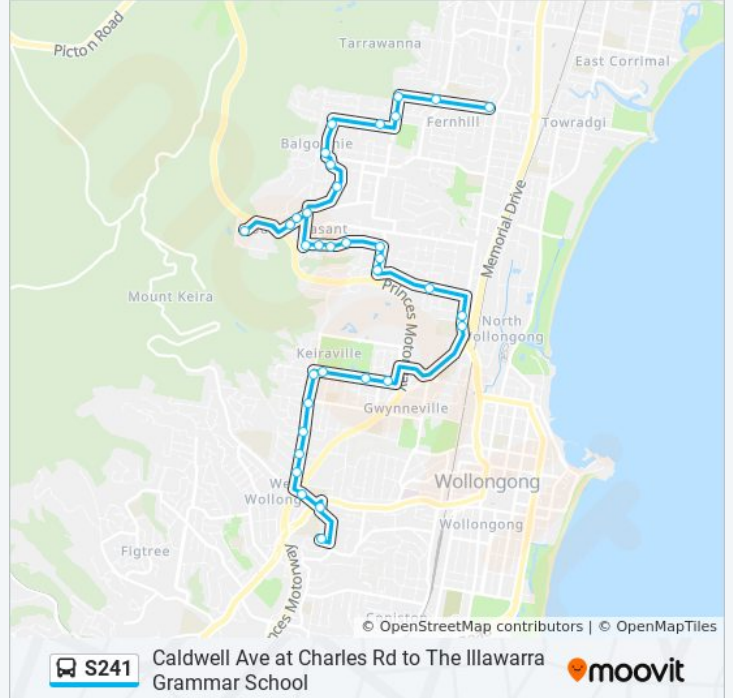

### Direction: Tarrawanna

34 stops

[VIEW LINE SCHEDULE](#)

- The Illawarra Grammar School, Western Ave
- St Therese Catholic Primary School, Powell St
- Mount Keira Rd before Princes Hwy
- Robsons Rd opp Buckle Cres
- Robsons Rd at Parsons St
- Robsons Rd after Keira Mine Rd
- Robsons Rd at Gipps Rd
- Robson Rd before Murphys Ave
- Wollongong Conservatorium of Music, Murphys Ave
- Wollongong Botanic Garden, Murphys Ave
- Murphys Ave opp Waitangi St
- Wollongong High School Performing Arts Centre, Princes Hwy
- Princes Hwy after Lysaght St
- Dunfries Ave before Gaynor Ave
- Foothills Rd after Dumfries Ave
- Foothills Rd before Greenslopes Ave
- Ramah Ave after Foothills Rd
- Ramah Ave opp Woodland Pde
- Ramah Ave at Greenslopes Ave
- Ramah Ave opp Alvan Pde

New Mt Pleasant Rd at Rose Pde

Brokers Rd at New Mt Pleasant Rd

The Parkway before Hudson Ave

The Parkway after Jolliffe St

Balgownie Public School, Chalmers St

Chalmers St opp Hill Gr

Margaret St at Duncan St

### Direction: Tigs

29 stops

[VIEW LINE SCHEDULE](#)

Caldwell Ave at Charles Rd

Alpini Park, Caldwell Ave

Foothills Rd after Caldwell Ave

Foothills Rd before Brian St

Margaret St opp Duncan St

### S241 bus Info

**Direction:** Tigs

**Stops:** 29

**Trip Duration:** 30 min

**Line Summary:**

Ramah Ave before Woodlands Pde

Ramah Ave before Foothills Rd

Dunfries Ave opp Gaynor Ave