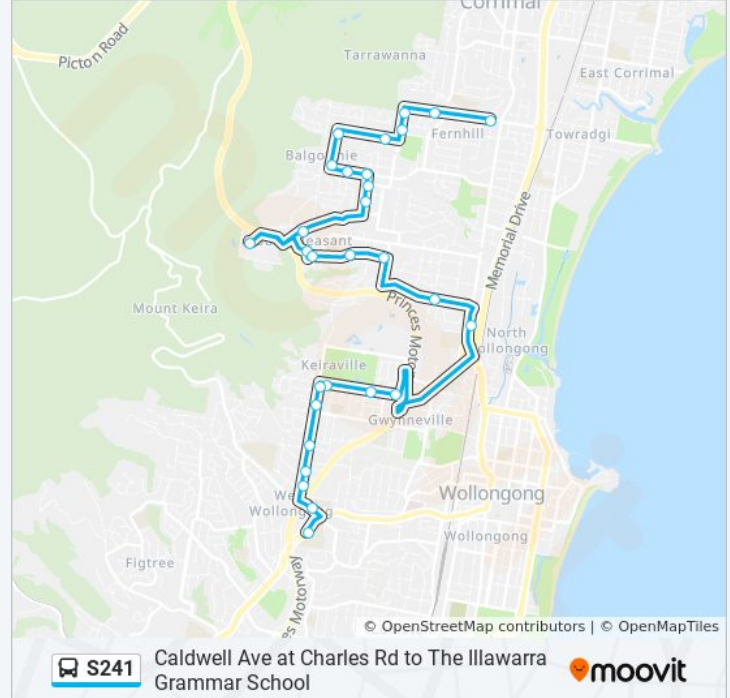

Ramah Ave before Woodlands Pde

Ramah Ave before Foothills Rd

Dunfries Ave opp Gaynor Ave

Princes Hwy opp Lysaght Ave

Murphys Ave at Waitangi St

Murphys Ave opp Wollongong Botanic Garden

Murphys Ave opp Wollongong Conservatorium of Music

Robsons Rd after Murphys Ave

Robsons Rd before Gipps Rd

Robsons Rd before Keira Mine Rd

Robsons Rd at Sheppard St

Robsons Rd after Buckle Cres

Mount Keira Rd before Crown St

The Illawarra Grammar School, Princes Hwy

S241 bus time schedules and route maps are available in an offline PDF at moovitapp.com. Use the Moovit App to see live bus times, train schedule or subway schedule, and step-by-step directions for all public transit in Sydney.

© 2024 Moovit - All Rights Reserved