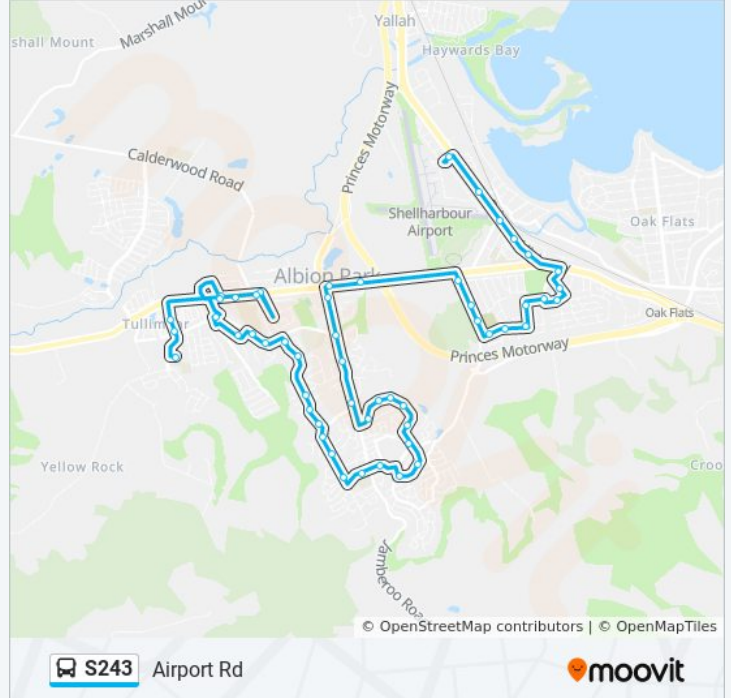

Direction: Airport Rd

52 stops

[VIEW LINE SCHEDULE](#)

- Tullimbar Public School, Exeter Pl
- Broughton Ave at Wongawilli St
- Broughton Ave at Mollymook St
- Tongarra Rd opp All Saints Anglican Church
- Illawarra Hwy opp Amaral Ave
- Illawarra Hwy before Macquarie St
- St Paul's Catholic Primary School, Tongarra Rd
- All Saints Anglican Church, Tongarra Rd
- Regal Park Shops, Sophia St
- Scenic Cres at Kevin Rd
- Church St opp Tuross St
- Church St opp Severn Pl
- Hillside Dr at Scarborough Cct
- Hillside Dr after Scarborough Cct
- Hillside Dr at Tallowood St
- Hillside Dr opp Nepean Pl
- Hillside Dr before Daintree Dr
- Daintree Dr opp Huon Cres
- Daintree Dr at Gloucester Cct
- Daintree Dr before Ashburton Dr
- Ashburton Dr opp Mt Terry Primary School
- Ashburton Dr before Fields Dr

Stops: 52

Trip Duration: 45 min

Line Summary:

Drysdale Rd at Esperance Dr
 Drysdale Rd at Medlow Way
 Burdekin Dr after Ashburton Dr
 Burdekin Dr after Fields Dr
 Burdekin Dr opp Grey St
 Burdekin Dr opp Barcoo Cct
 Burdekin Dr opp Barcoo Cct
 Burdekin Dr at Roper Rd
 Terry St after Daintree Dr
 Terry St at Wiley St
 Terry St before Church St
 Terry St opp O'Gorman St
 Tongarra Rd after Terry St
 Tongarra Rd opp Stapleton Ave
 Croome Rd at Maple St
 Croome Rd before Cedar St
 Albion Park Cemetery, Croome Rd
 Oak St after Greville St
 Oak St at Conifer St
 Oak St before Ash Ave
 Ash Ave opp Elm St
 Koda Rd at Woollybutt Dr
 Spotted Gum Rd opp Blackwood Way
 Jarrah Way opp Sugargum St
 Woollybutt Dr before Princes Hwy
 Princes Hwy opp The Oaks Hotel
 Princes Hwy before Kimbeth Cres
 Princes Hwy opp Albion Park Station
 Princes Hwy opp Creamery Rd
 Airport Rd before Princes Hwy

Croome Rd opp 39

Croome Rd opp Maple St

Tongarra Rd after Stapleton Ave

Tongarra Rd opp Halket Lane

Terry St after O'Gorman St

Terry St after Badgery St

Terry St after Hughes Dr

Terry St opp Daintree Dr