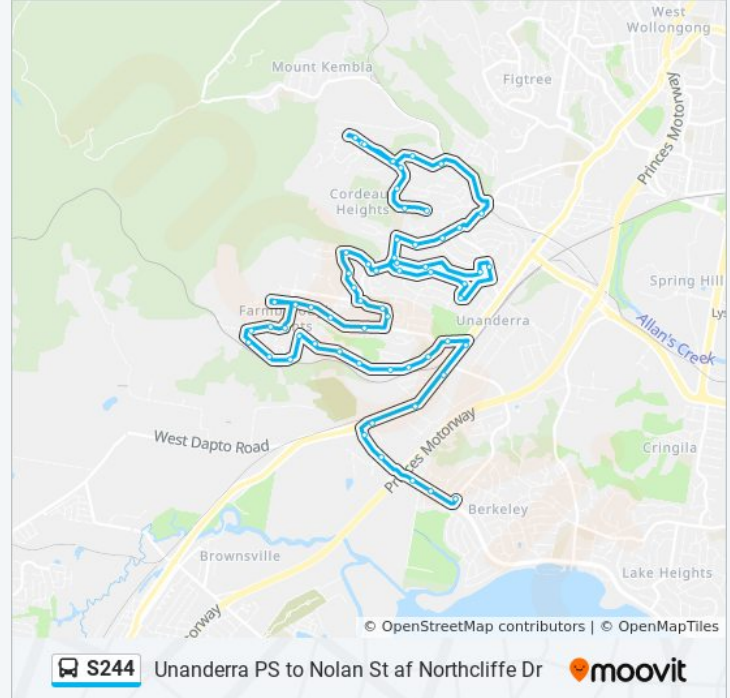

West Illawarra RSL Club, Central Rd

Hargraves St opp St Pius X Primary School

Cummins St at Adams Ave

Cummins St before Coachwood Dr

Coachwood Dr opp Coachwood Park

Tamarind Dr after Coachwood Dr

Tamarind Dr before Plumwood Cres

Murrogun Cres at Plumwood Cres

Murrogun Cres at Lambertia Pl

Waples Rd after Murrogun Cres

Cedars Christian College, Waples Rd

Waples Rd opp Farmborough Aged Care Centre

Panorama Dr at Albermarle St

Panorama Dr before Nielson St

Panorama Dr at Brendon Ave

Panorama Dr at Gerard Ave

Panorama Dr after Lyrebird Way

Gerard Ave at Farmborough Rd

Farmborough Rd before Loch Lomond Ave

Farmborough Rd before Fairloch Ave

Fairloch Ave after Loch Carron Ave

Fairloch Ave after Lochview Ave

Fairloch Ave after Ben Nevis Rd

Fairloch Ave at Farmborough Rd

Farmborough Rd opp Bristol Pde

Farmborough Rd before Crest St

Farmborough Rd after Crest St

110 Farmborough Rd

Farmborough Rd after Kotara Cres

Farmborough Road Public School, Farmborough Rd

Farmborough Rd opp Jemima St

Princes Hwy opp Farmborough Rd