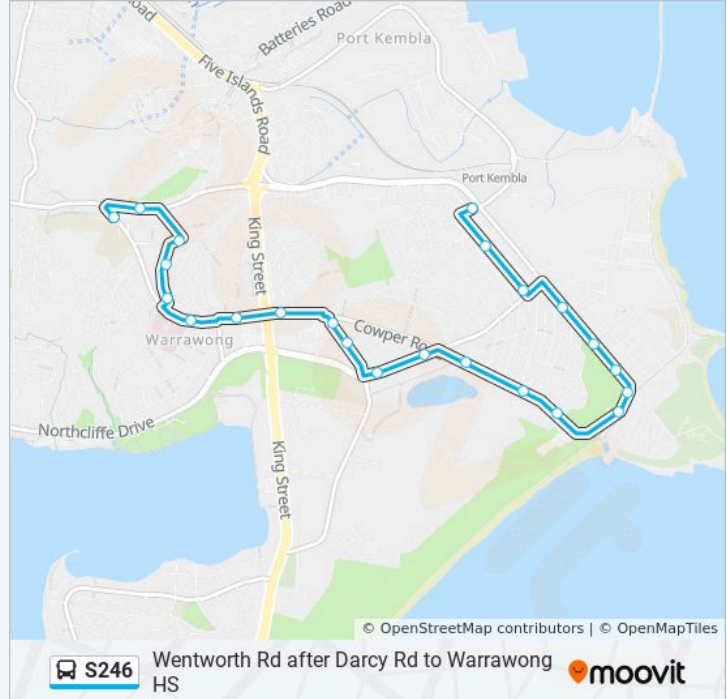

Use the Moovit App to find the closest S246 bus station near you and find out when is the next S246 bus arriving.

Direction: Port Kembla

23 stops

[VIEW LINE SCHEDULE](#)

- Warrawong High School, Cowper St
- Flagstaff Rd opp St Francis of Assisi Primary
- Third Ave after Bruce Rd
- Third Ave before Greene St
- Third Ave North at Greene St
- Cowper St opp Port Kembla Hospital
- Cowper St after First Ave South
- Cowper St opp Warrawong Plaza
- Shellharbour Rd at Cowper St
- Shellharbour Rd before Northcliffe Dr
- Illawarra St at Forster St
- Illawarra St before Cowper St
- Cowper St at Parkes St
- Cowper St at Third Ave
- Cowper St opp Surfside Dr
- Cowper St opp Port Kembla Swimming Pool
- King George V Park, Olympic Bvd
- King George V Park, Military Rd
- Military Rd opp Quarry St
- Military Rd after Second Ave
- Port Kembla Community Centre, Wentworth Rd

Stops: 23

Trip Duration: 15 min

Line Summary:

Wentworth St at Allan St

Darcy Rd at Military Rd

Direction: Warrawong HS

21 stops

[VIEW LINE SCHEDULE](#)

Wentworth Rd opp Jubilee Rd

Wentworth St after Allan St

Wentworth St before Church St

Military Rd at Marne St

Military Rd at Quarry St

Military Rd opp King George V Park

Port Kembla Swimming Pool, Cowper St

S246 bus Info

Direction: Warrawong HS

Stops: 21

Trip Duration: 14 min

Line Summary:

Port Kembla Hospital, Cowper St

Warrawong Public School, Cowper St

Warrawong High School, Cowper St