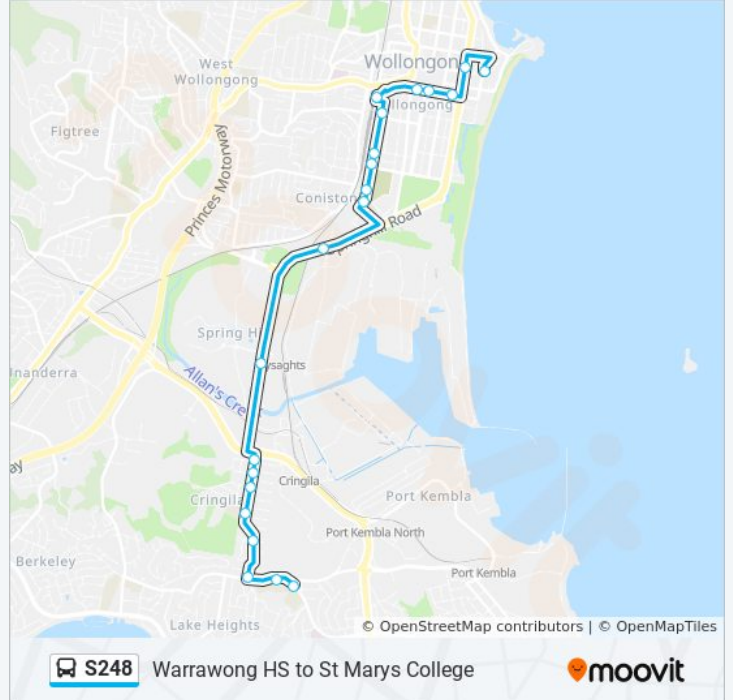

The S248 bus line Warrawong HS to St Marys College has one route. For regular weekdays, their operation hours are:
 (1) St Mary Star of Sea: 15:15
 Use the Moovit App to find the closest S248 bus station near you and find out when is the next S248 bus arriving.

Direction: St Mary Star of Sea

21 stops

[VIEW LINE SCHEDULE](#)

- Warrawong High School, Cowper St
- Warrawong High School, Flagstaff Rd
- Lake Ave at Flagstaff Rd
- Lake Ave opp McGovern St
- Cringila Public School, Lake Ave
- Lake Ave opp Newcastle St
- Lake Ave at Gorrell St
- Lake Ave at Merrett Ave
- Springhill Rd before Entry Rd
- Springhill Rd before Old Springhill Rd
- Auburn St opp Coniston Public School
- Auburn St after Miller St
- Auburn St after Swan St
- Auburn St at West St
- Auburn St opp Ellen St
- Wollongong Station, Station St
- Wollongong Central, Burelli St, Stand E
- Wollongong Central, Burelli St, Stand D
- Illawarra Performing Arts Centre, Burelli St
- Corrimal St after Market St
- St Mary Star of the Sea College, Harbour St

S248 bus Time Schedule

St Mary Star of Sea Route Timetable:

Sunday	Not Operational
Monday	15:15
Tuesday	15:15
Wednesday	Not Operational
Thursday	Not Operational
Friday	Not Operational
Saturday	Not Operational

S248 bus Info

Direction: St Mary Star of Sea

Stops: 21

Trip Duration: 22 min

Line Summary:

S248 bus time schedules and route maps are available in an offline PDF at moovitapp.com. Use the [Moovit App](#) to see live bus times, train schedule or subway schedule, and step-by-step directions for all public transit in Sydney.