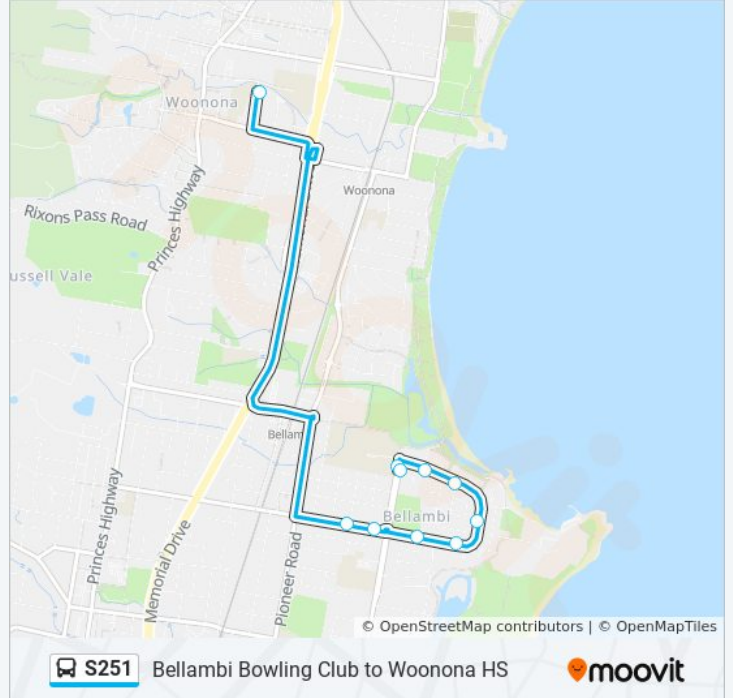

 **S251**

Bellambi Bowling Club to Woonona HS

Get The App

The S251 bus line (Bellambi Bowling Club to Woonona HS) has 2 routes. For regular weekdays, their operation hours are: (1) Holy Spirit: 14:30(2) Woonona HS: 07:45
Use the Moovit App to find the closest S251 bus station near you and find out when is the next S251 bus arriving.

Direction: Holy Spirit

10 stops

[VIEW LINE SCHEDULE](#)

- Woonona High School, Liddle St
- Rothery St at Bond St
- Rothery St before Cawley St
- Elizabeth Park, Rothery St
- Rothery St opp Tressider Pl
- Rothery St after Scobie Cres
- Rothery St at Chounding Cres
- Bellambi Point Community Preschool, Rothery St
- Cawley St opp Holy Spirit College
- Holy Spirit College, Cawley St

Direction: Holy Spirit

Stops: 10

Trip Duration: 15 min

Line Summary:

Direction: Woonona HS

16 stops

[VIEW LINE SCHEDULE](#)

- Bellambi Bowling Club, Rothery St
- Rothery St at Bond St
- Rothery St before Cawley St
- Elizabeth Park, Rothery St
- Rothery St opp Tressider Pl
- Rothery St after Scobie Cres
- Rothery St at Chounding Cres
- Bellambi Point Community Preschool, Rothery St
- Cawley St opp Holy Spirit College
- Princes Hwy after Broker St
- Princes Hwy opp Collaery Rd
- Princes Hwy at Rixons Pass Rd
- Princes Hwy opp Hollymount Park
- Princes Hwy opp Hale St
- Princes Hwy at Gray St
- Woonona High School, Liddle St