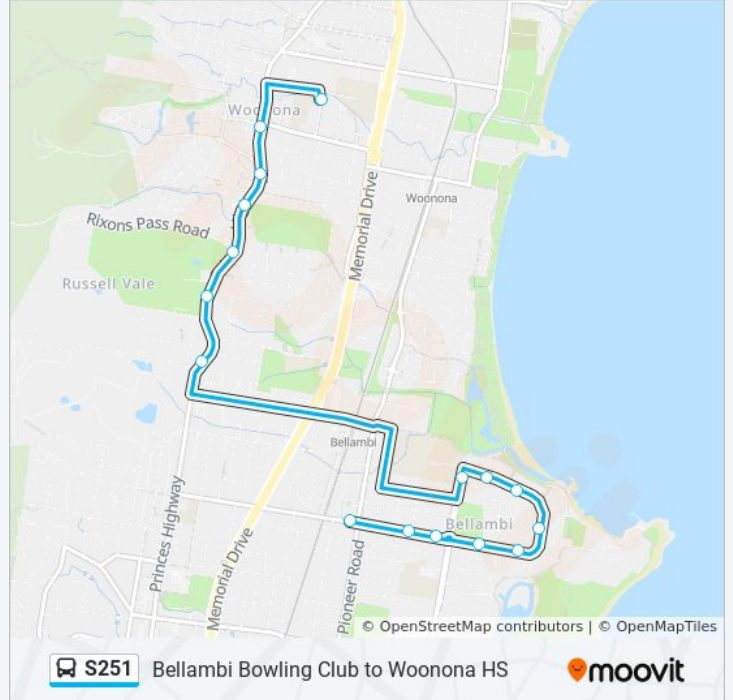

 **S251**

Bellambi Bowling Club to Woonona HS

Get The App

The S251 bus line (Bellambi Bowling Club to Woonona HS) has 2 routes. For regular weekdays, their operation hours are: (1) Holy Spirit: 14:30(2) Woonona HS: 07:45
Use the Moovit App to find the closest S251 bus station near you and find out when is the next S251 bus arriving.

Direction: Holy Spirit

10 stops

[VIEW LINE SCHEDULE](#)

- Woonona High School, Liddle St
- Rothery St at Bond St
- Rothery St before Cawley St
- Elizabeth Park, Rothery St
- Rothery St opp Tressider Pl
- Rothery St after Scobie Cres
- Rothery St at Chounding Cres
- Bellambi Point Community Preschool, Rothery St
- Cawley St opp Holy Spirit College
- Holy Spirit College, Cawley St

Direction: Holy Spirit

Stops: 10

Trip Duration: 15 min

Line Summary:

Direction: Woonona HS

16 stops

[VIEW LINE SCHEDULE](#)

- Bellambi Bowling Club, Rothery St
- Rothery St at Bond St
- Rothery St before Cawley St
- Elizabeth Park, Rothery St
- Rothery St opp Tressider Pl
- Rothery St after Scobie Cres
- Rothery St at Chounding Cres
- Bellambi Point Community Preschool, Rothery St
- Cawley St opp Holy Spirit College
- Princes Hwy after Broker St
- Princes Hwy opp Collaery Rd
- Princes Hwy at Rixons Pass Rd
- Princes Hwy opp Hollymount Park
- Princes Hwy opp Hale St
- Princes Hwy at Gray St
- Woonona High School, Liddle St

Direction: Woonona HS

Stops: 16

Trip Duration: 15 min

Line Summary:

S251 bus time schedules and route maps are available in an offline PDF at moovitapp.com. Use the [Moovit App](#) to see live bus times, train schedule or subway schedule, and step-by-step directions for all public transit in Sydney.