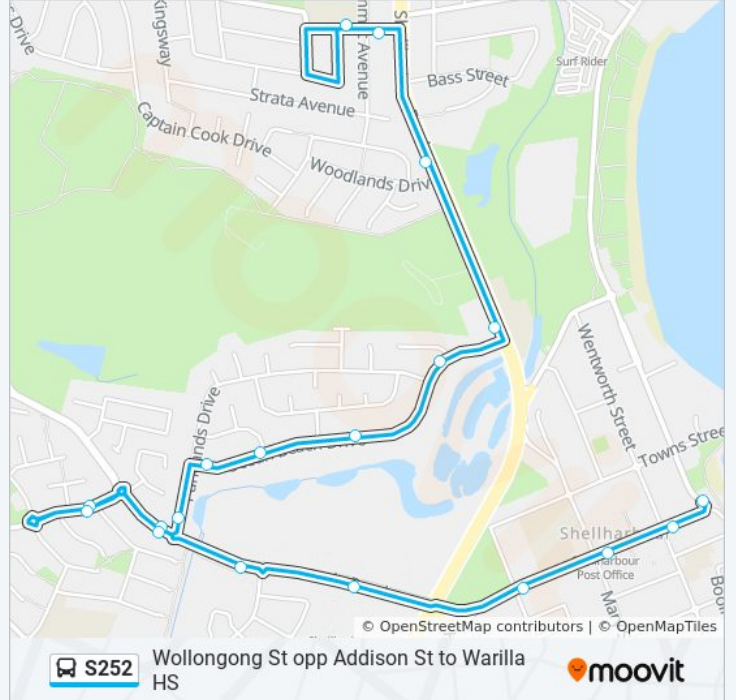

S252 bus time schedules and route maps are available in an offline PDF at moovitapp.com. Use the [Moovit App](#) to see live bus times, train schedule or subway schedule, and step-by-step directions for all public transit in Sydney.

[About Moovit](#) • [MaaS Solutions](#) • [Supported Countries](#) • [Mooviter Community](#)

© 2024 Moovit - All Rights Reserved

Check Live Arrival Times