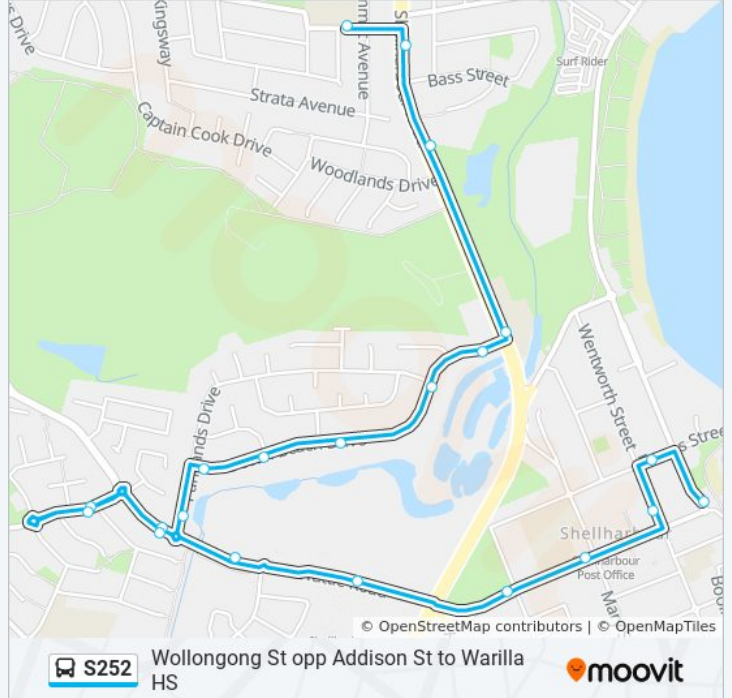

The S252 bus line (Wollongong St opp Addison St to Warilla HS) has 2 routes. For regular weekdays, their operation hours are:

(1) Shellharbour Beach: 14:50(2) Warilla HS: 07:50

Use the Moovit App to find the closest S252 bus station near you and find out when is the next S252 bus arriving.

Direction: Shellharbour Beach

21 stops

[VIEW LINE SCHEDULE](#)

- Warilla High School, Keross Ave
- Shellharbour Rd opp Keross Ave
- Shellharbour Rd opp Woodlands Dr
- Amity College, Shellharbour Rd
- Ocean Beach Dr after Shellharbour Rd
- Ocean Beach Dr opp Parklands Dr
- Ocean Beach Dr opp Melia St
- Ocean Beach Dr opp Evergreen Dr
- Ocean Beach Dr before Parklands Dr
- Parklands Dr opp Kingdom Hall
- Wattle Rd opp Kingdom Hall
- Baragoot Rd at Tabourie Cl
- Baragoot Rd opp Tabourie Cl
- Kingdom Hall, Wattle Rd
- Wattle Rd opp Flinders Reserve
- Wattle Rd opp Shellharbour Workers Club
- Pioneer Park, Addison St
- Addison St at Mary St
- Wentworth St after Addison St
- St Paul's Anglican Church, Towns St
- Little Park, Wollongong St

S252 bus Time Schedule

Shellharbour Beach Route Timetable:

Sunday	Not Operational
Monday	14:50
Tuesday	13:50
Wednesday	14:50
Thursday	14:50
Friday	14:50
Saturday	Not Operational

S252 bus Info

Direction: Shellharbour Beach

Stops: 21

Trip Duration: 15 min

Line Summary:

Direction: Warilla HS

19 stops

[VIEW LINE SCHEDULE](#)

- Little Park, Wollongong St
- Addison St at Wentworth St
- Addison St before Mary St
- Addison St opp Pioneer Park
- Shellharbour Workers Club, Wattle Rd
- Flinders Reserve, Wattle Rd
- Wattle Rd opp Kingdom Hall
- Baragoot Rd at Tabourie Cl
- Baragoot Rd opp Tabourie Cl
- Kingdom Hall, Wattle Rd
- Kingdom Hall, Parklands Dr
- Ocean Beach Dr after Parklands Dr
- Ocean Beach Dr at Evergreen Dr
- Ocean Beach Dr after Melia St
- Ocean Beach Dr at Sherwood Pl
- Shellharbour Rd opp Amity College
- Shellharbour Rd after Woodlands Dr
- Keross Ave after Shellharbour Rd