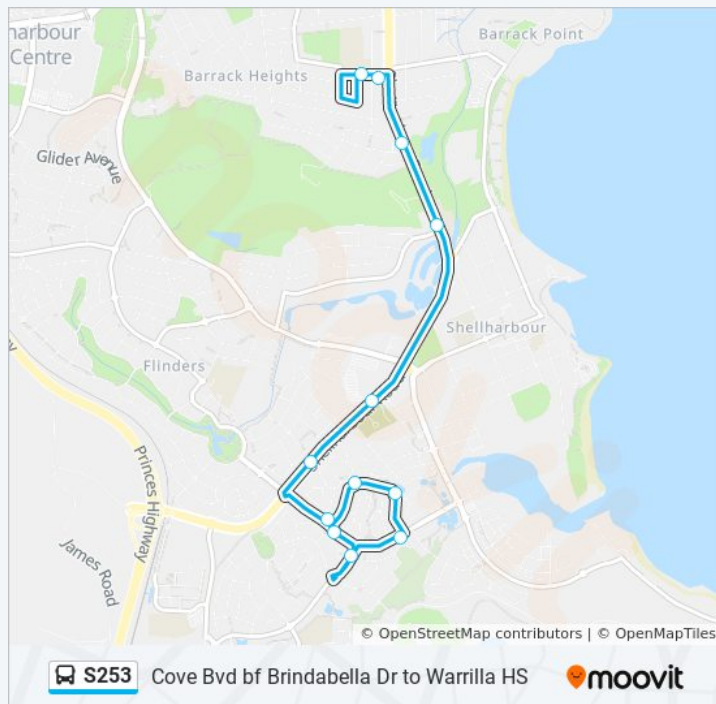

Southern Cross Bvd before Cove Bvd

Saturday

Not Operational

Cove Bvd opp Brindabella Dr

Shellharbour Rd after Lakewood Bvd

Shellharbour Rd opp Shellharbour Cemetery

Shellharbour Rd opp Amity College

Shellharbour Rd after Woodlands Dr

Keross Ave after Shellharbour Rd

Warilla High School, Keross Ave

S253 bus Info

Direction: Warilla HS

Stops: 12

Trip Duration: 14 min

Line Summary:

S253 bus time schedules and route maps are available in an offline PDF at moovitapp.com. Use the [Moovit App](#) to see live bus times, train schedule or subway schedule, and step-by-step directions for all public transit in Sydney.

[About Moovit](#) • [MaaS Solutions](#) • [Supported Countries](#) • [Mooviter Community](#)

© 2024 Moovit - All Rights Reserved

Check Live Arrival Times