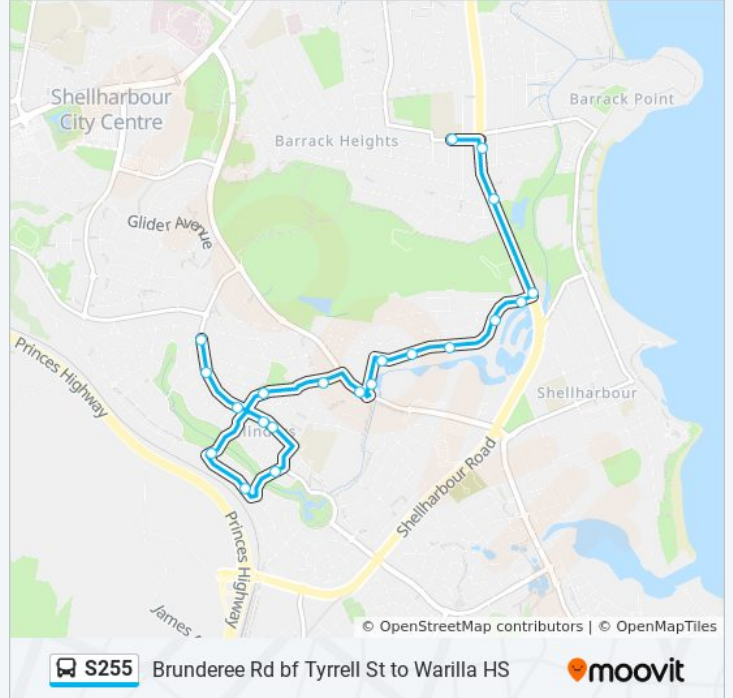

Use the Moovit App to find the closest S255 bus station near you and find out when is the next S255 bus arriving.

Direction: Flinders

21 stops

[VIEW LINE SCHEDULE](#)

- Warilla High School, Keross Ave
- Shellharbour Rd opp Keross Ave
- Shellharbour Rd opp Woodlands Dr
- Amity College, Shellharbour Rd
- Ocean Beach Dr after Shellharbour Rd
- Ocean Beach Dr opp Parklands Dr
- Ocean Beach Dr opp Melia St
- Ocean Beach Dr opp Evergreen Dr
- Ocean Beach Dr before Parklands Dr
- Parklands Dr opp Kingdom Hall
- Wattle Rd opp Kingdom Hall
- Baragoot Rd at Tabourie Cl
- Baragoot Rd opp Colville St
- Baragoot Rd at Whittaker St
- Whittaker St before Seymour Dr
- Seymour Dr before Willinga Rd
- Brunderee Rd after Willinga Rd
- Brunderee Rd before Baragoot Rd
- Brunderee Rd after Baragoot Rd
- Brunderee Rd before Fischer Rd
- Brunderee Rd after Fischer St

Direction: Flinders

Stops: 21

Trip Duration: 14 min

Line Summary:

Direction: Warilla HS

20 stops

[VIEW LINE SCHEDULE](#)

- Brunderee Rd before Tyrrell St
- Brunderee Rd after Tyrrel St
- Brunderee Rd before Baragoot Rd
- Baragoot Rd at Whittaker St
- Whittaker St before Seymour Dr
- Seymour Dr before Willinga Rd
- Brunderee Rd after Willinga Rd
- Brunderee Rd before Baragoot Rd
- Baragoot Rd at Colville St
- Baragoot Rd opp Tabourie Cl
- Kingdom Hall, Wattle Rd
- Kingdom Hall, Parklands Dr
- Ocean Beach Dr after Parklands Dr
- Ocean Beach Dr at Evergreen Dr
- Ocean Beach Dr after Melia St
- Ocean Beach Dr at Sherwood Pl
- Shellharbour Rd opp Amity College
- Shellharbour Rd after Woodlands Dr

Direction: Warilla HS

Stops: 20

Trip Duration: 16 min

Line Summary:

Keross Ave after Shellharbour Rd

Warilla High School, Keross Ave

S255 bus time schedules and route maps are available in an offline PDF at moovitapp.com. Use the [Moovit App](#) to see live bus times, train schedule or subway schedule, and step-by-step directions for all public transit in Sydney.