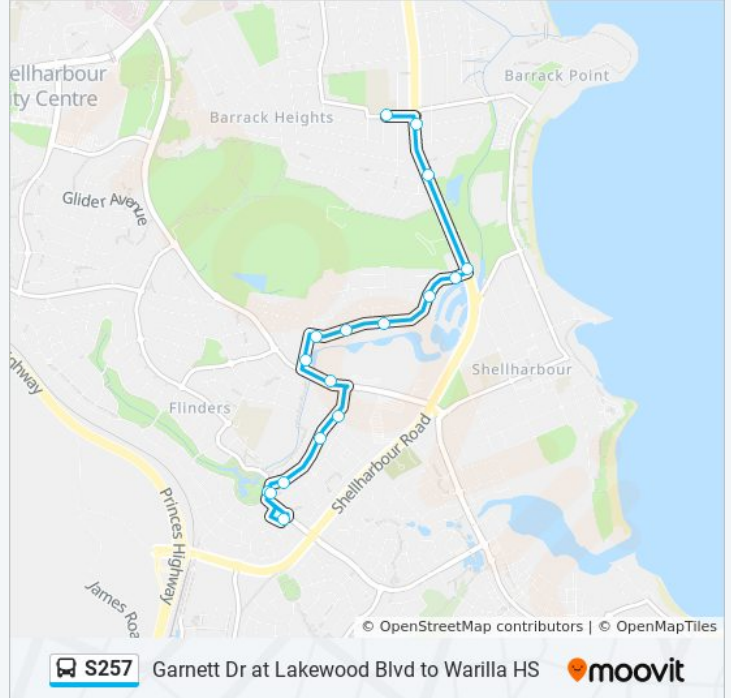

The S257 bus line (Garnett Dr at Lakewood Blvd to Warilla HS) has 2 routes. For regular weekdays, their operation hours are:

(1) Flinders: 14:51(2) Warilla HS: 07:45

Use the Moovit App to find the closest S257 bus station near you and find out when is the next S257 bus arriving.

Direction: Flinders

17 stops

[VIEW LINE SCHEDULE](#)

- Warilla High School, Keross Ave
- Shellharbour Rd opp Keross Ave
- Shellharbour Rd opp Woodlands Dr
- Amity College, Shellharbour Rd
- Ocean Beach Dr after Shellharbour Rd
- Ocean Beach Dr opp Parklands Dr
- Ocean Beach Dr opp Melia St
- Ocean Beach Dr opp Evergreen Dr
- Ocean Beach Dr before Parklands Dr
- Parklands Dr opp Kingdom Hall
- Wattle Rd opp Flinders Reserve
- Jindabyne Rd at Corunna Cres
- Jindabyne Rd opp Malacoota Way
- Jindabyne Rd opp Burrinjuck Ave
- Munmorah Cct after Jindabyne Rd
- Garnett Gr at Lakewood Bvd
- Munmorah Cct opp Jindabyne Rd

Direction: Flinders

Stops: 17

Trip Duration: 14 min

Line Summary:

S257 Garnett Dr at Lakewood Blvd to Warilla HS 

Direction: Warilla HS

15 stops

[VIEW LINE SCHEDULE](#)

- Garnett Gr at Lakewood Blvd
- Munmorah Cct opp Jindabyne Rd
- Jindabyne Rd opp Yarrunga St
- Jindabyne Rd after Malacoota Way
- Jindabyne Rd opp Corunna Cres
- Flinders Reserve, Wattle Rd
- Kingdom Hall, Parklands Dr
- Ocean Beach Dr after Parklands Dr
- Ocean Beach Dr at Evergreen Dr
- Ocean Beach Dr after Melia St
- Ocean Beach Dr at Sherwood Pl
- Shellharbour Rd opp Amity College
- Shellharbour Rd after Woodlands Dr
- Keross Ave after Shellharbour Rd
- Warilla High School, Keross Ave