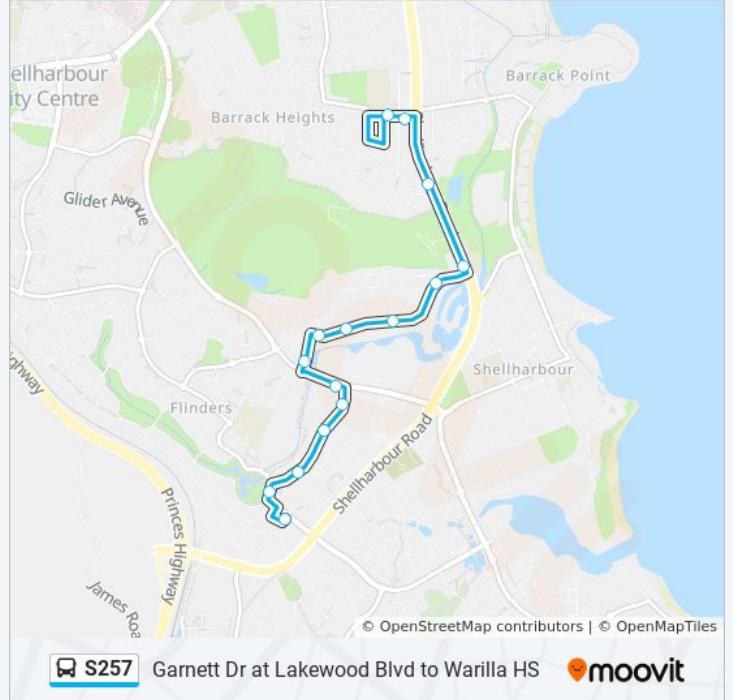

Direction: Flinders

17 stops

[VIEW LINE SCHEDULE](#)

- Warilla High School, Keross Ave
- Shellharbour Rd opp Keross Ave
- Shellharbour Rd opp Woodlands Dr
- Amity College, Shellharbour Rd
- Ocean Beach Dr after Shellharbour Rd
- Ocean Beach Dr opp Parklands Dr
- Ocean Beach Dr opp Melia St
- Ocean Beach Dr opp Evergreen Dr
- Ocean Beach Dr before Parklands Dr
- Parklands Dr opp Kingdom Hall
- Wattle Rd opp Flinders Reserve
- Jindabyne Rd at Corunna Cres
- Jindabyne Rd opp Malacoota Way
- Jindabyne Rd opp Burrinjuck Ave
- Munmorah Cct after Jindabyne Rd
- Garnett Gr at Lakewood Bvd
- Munmorah Cct opp Jindabyne Rd

Direction: Flinders

Stops: 17

Trip Duration: 14 min

Line Summary:

S257 Garnett Dr at Lakewood Blvd to Warilla HS 

Direction: Warilla HS

15 stops

[VIEW LINE SCHEDULE](#)

- Garnett Gr at Lakewood Blvd
- Munmorah Cct opp Jindabyne Rd
- Jindabyne Rd opp Yarrunga St
- Jindabyne Rd after Malacoota Way
- Jindabyne Rd opp Corunna Cres
- Flinders Reserve, Wattle Rd
- Kingdom Hall, Parklands Dr
- Ocean Beach Dr after Parklands Dr
- Ocean Beach Dr at Evergreen Dr
- Ocean Beach Dr after Melia St
- Ocean Beach Dr at Sherwood Pl
- Shellharbour Rd opp Amity College
- Shellharbour Rd after Woodlands Dr
- Keross Ave after Shellharbour Rd
- Warilla High School, Keross Ave

Direction: Warilla HS

Stops: 15

Trip Duration: 15 min

Line Summary:

S257 bus time schedules and route maps are available in an offline PDF at moovitapp.com. Use the [Moovit App](#) to see live bus times, train schedule or subway schedule, and step-by-step directions for all public transit in Sydney.