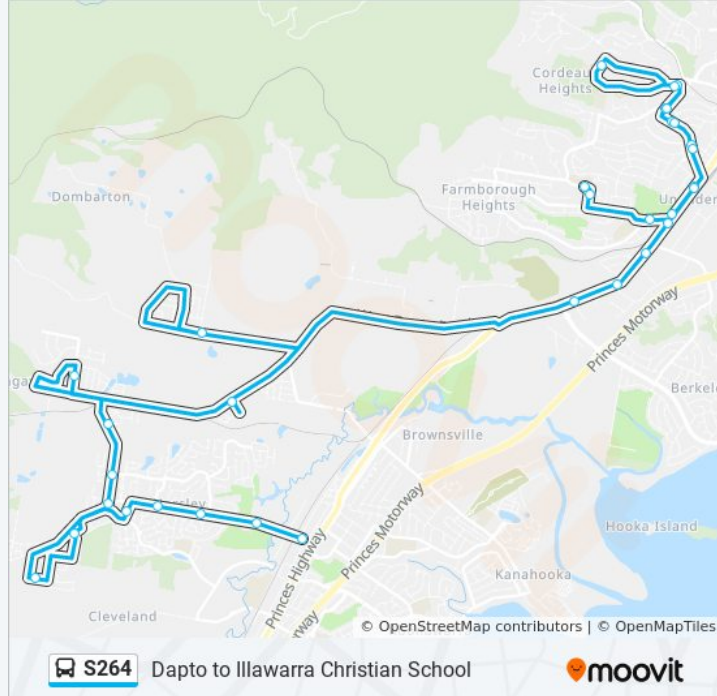

### S264 bus Info

**Direction:** Dapto

**Stops:** 38

**Trip Duration:** 62 min

**Line Summary:**

Neeson Rd at Saddleback Cres

Neeson Rd at Sheaffes Rd

Sheaffes Rd before Stane Dyke Rd

Sheaffes Rd at Paynes Rd

Rainbird Drive before West Dapto Road

Smiths Lane after Godson Way

Shone Ave after West Dapto Rd

Shone Ave at Horsley Dr

Bong Bong Rd opp Iredell Rd

Mallon Ave at Phoenix Way

Wholahan Ave at Bunya St

Highcroft Bvd at Moronga Ct

Bong Bong Rd at Robins Creek Dr

Horsley Community Centre, Bong Bong Rd

Bong Bong Rd opp Reed Park

Dapto Leagues Club, Bong Bong Rd

**Direction: Illawarra Cs**

41 stops

[VIEW LINE SCHEDULE](#)

**S264 bus Info**

**Direction:** Illawarra Cs

**Stops:** 41

**Trip Duration:** 55 min

**Line Summary:**

Bong Bong Rd opp Mallon Ave

HammondCare Horsley Retirement Village, Shone Ave

Shone Ave before Horsley Dr