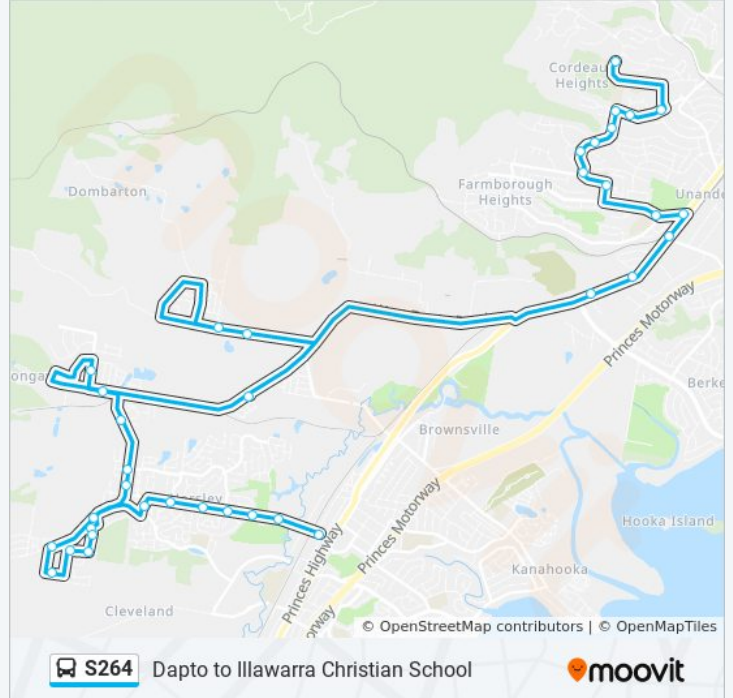

Bong Bong Rd opp Mallon Ave

HammondCare Horsley Retirement Village, Shone Ave

Shone Ave before Horsley Dr

Shone Ave before West Dapto Rd

Wongawilli Rd after Shone Ave

Smiths Lane after Godson Way

Rainbird Drive before West Dapto Road

83 Sheaffes Rd

Stewards Drive after Sheaffes Road

Stewards Dr at Sapphire Rd

Neeson Rd at Saddleback Cres

Neeson Rd at Sheaffes Rd

Sheaffes Rd before Stane Dyke Rd

Sheaffes Rd at Paynes Rd

Princes Hwy opp Canterbury Rd

Princes Hwy opp Orangegrove Ave

Princes Hwy opp Nolan St

Farmborough Rd at Princes Hwy

Waples Rd opp Illawarra Hockey Stadium

Farmborough Aged Care Centre, Waples Rd

Coachwood Dr after Waples Rd

Coachwood Dr before Tamarind Dr

Coachwood Park, Coachwood Dr

Coachwood Dr opp Cummins St

Coachwood Dr at Staff Rd

Staff Rd opp Coral Cres

Staff Rd Maynes Pde

Derribong Dr before Odenpa Rd

S264 bus time schedules and route maps are available in an offline PDF at moovitapp.com. Use the [Moovit App](#) to see live bus times, train schedule or subway schedule, and step-by-step directions for all public transit in Sydney.

[About Moovit](#) • [MaaS Solutions](#) • [Supported Countries](#) • [Mooviter Community](#)

Check Live Arrival Times