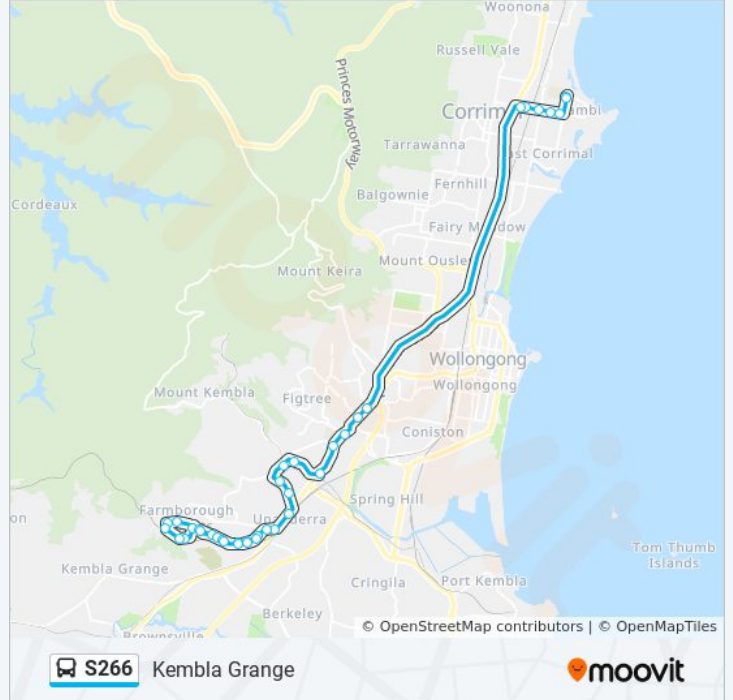

**Direction: Holy Spirit College**

35 stops

[VIEW LINE SCHEDULE](#)

- Farmborough Rd at Princes Hwy
- Farmborough Rd opp Farmborough Road Public School
- Farmborough Rd opp Kotara Cres
- 119 Farmborough Rd
- Farmborough Rd after Bristol Pde
- Fairloch Ave after Farmborough Rd
- Fairloch Ave at Bardess Cres
- Fairloch Ave opp Loch Carron Ave
- Farmborough Rd opp Fairloch Ave
- Farmborough Rd opp Loch Lomond Ave
- Farmborough Rd before Crest St
- Farmborough Rd after Crest St
- 110 Farmborough Rd
- Farmborough Rd after Kotara Cres
- Farmborough Road Public School, Farmborough Rd
- Farmborough Rd opp Jemima St
- Princes Hwy after Farmborough Rd
- Princes Hwy before Tannery St
- West Illawarra RSL Club, Central Rd
- Central Rd opp Carr Pde
- Central Rd before Staff Rd

**Stops:** 35

**Trip Duration:** 46 min

**Line Summary:**

Central Rd at Alukea Rd  
 Cordeaux Rd after Gibsons Rd  
 Princes Hwy before William St  
 Princes Hwy after Sorensen Dr  
 Princes Hwy before Gibsons Rd  
 Princes Hwy after O'Briens Rd  
 Princes Hwy after Figtree Cres  
 Princes Hwy opp Figtree Grove Shopping Centre  
 Rothery St after Memorial Dr  
 Rothery St before Brompton Rd  
 Bellambi Bowling Club, Rothery St  
 Rothery St at Bond St  
 Rothery St before Cawley St  
 Holy Spirit College, Cawley St

Farmborough Rd before Crest St

Farmborough Rd after Crest St

110 Farmborough Rd

Farmborough Rd after Kotara Cres

Farmborough Road Public School, Farmborough Rd

Farmborough Rd opp Jemima St

S266 bus time schedules and route maps are available in an offline PDF at [moovitapp.com](https://moovitapp.com). Use the Moovit App to see live bus times, train schedule or subway schedule, and step-by-step directions for all public transit in Sydney.

© 2024 Moovit - All Rights Reserved