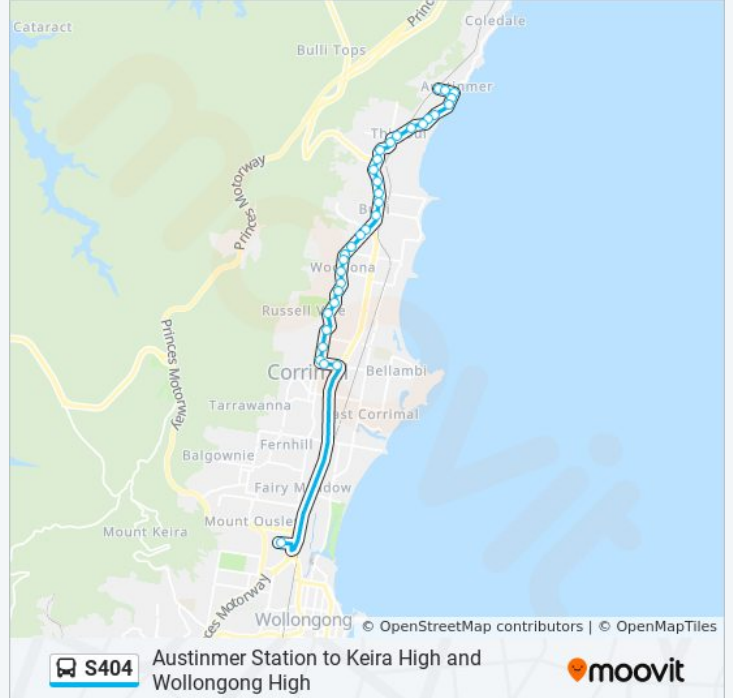

Direction: Austinmer Station

34 stops

[VIEW LINE SCHEDULE](#)

- Keira High School, Lysaght St, Bay 1
- Rothery St before Cross St
- Corrimal Public School, Rothery St
- Princes Hwy after Robson St
- Princes Hwy opp Albert St
- Princes Hwy after Broker St
- Princes Hwy opp Collaery Rd
- Princes Hwy at Rixons Pass Rd
- Princes Hwy opp Hollymount Park
- Princes Hwy opp Hale St
- Princes Hwy at Gray St
- Princes Hwy opp Woonona-Bulli RSL Memorial Club
- Princes Hwy at Popes Rd
- Princes Hwy before Hillcrest Ave
- Bulli Fire Station, Princes Hwy
- Princes Hwy before Hospital Rd
- Bulli Heritage Hotel, Princes Hwy
- Bulli Bowling Club, Princes Hwy
- Princes Hwy opp Point St
- Bulli Public School, Princes Hwy
- Lawrence Hargrave Dr after George Ave

S404 bus Info

Direction: Austinmer Station

Stops: 34

Trip Duration: 40 min

Line Summary:

Lawrence Hargrave Dr opp Hewitts Ave
 Lawrence Hargrave Dr after Prince St
 Lawrence Hargrave Dr at Lachlan St
 Thirroul Comm Centre & Library
 Thirroul Plaza, Lawrence Hargrave Dr
 Thirroul Fire Station, Lawrence Hargrave Dr
 Lawrence Hargrave Dr at Cochrane Rd
 Lawrence Hargrave Dr before Henley Rd
 Lawrence Hargrave Dr after Mountain Rd
 Lawrence Hargrave Dr at Kennedy Rd
 Moore St at Lawrence Hargrave Dr
 Moore St at Slade St
 Moore St opp Austinmer Station

Direction: North Wollongong

29 stops

[VIEW LINE SCHEDULE](#)

Austinmer Station, Moore St
 Moore St at Lawrence Hargrave Dr
 Lawrence Hargrave Dr opp Kennedy Rd
 Lawrence Hargrave Dr opp Mountain Rd
 Lawrence Hargrave Dr at Henley Rd
 Lawrence Hargrave Dr at The Esplanade
 Lawrence Hargrave Dr opp Thirroul Fire Station
 Lawrence Hargrave Dr opp Thirroul Plaza
 Lawrence Hargrave Dr opp W.F Jackson Park
 Lawrence Hargrave Dr opp Thirroul Comm Centre & Library
 Lawrence Hargrave Dr opp Lachlan St
 Lawrence Hargrave Dr opp High St
 Lawrence Hargrave Dr before Hewitts Ave
 Princes Hwy opp Bulli Public School
 Princes Hwy before Point St