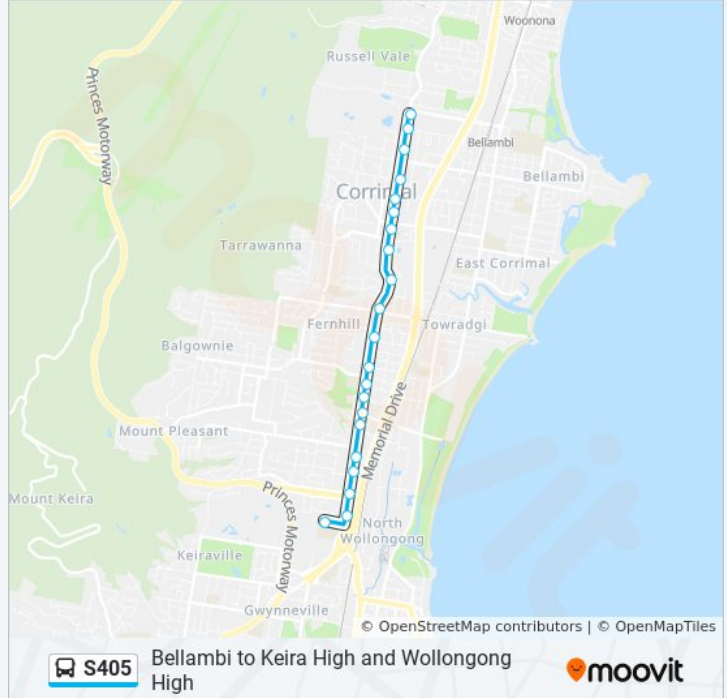

Use the Moovit App to find the closest S405 bus station near you and find out when is the next S405 bus arriving.

Direction: Keira and Wollongong High School

21 stops

[VIEW LINE SCHEDULE](#)

- Princes Hwy after Bellambi Lane
- Princes Hwy at Albert St
- Princes Hwy before Rothery St
- Princes Hwy opp St Columbkille's Corrimal Primary School
- Princes Hwy after Collins St
- Corrimal Memorial Park, Princes Hwy
- Stockland Corrimal, Princes Hwy
- Princes Hwy after Short St
- Princes Hwy at Thurston Cres
- Princes Hwy opp Caldwell Ave
- Princes Hwy before Florence St
- Princes Hwy at Kingsford St
- Princes Hwy opp Fairy Meadow Demonstration School
- Princes Hwy opp Guest Park
- Princes Hwy at Elliotts Rd
- Princes Hwy opp Guest Ave
- Princes Hwy after Townsend Ave
- Princes Hwy opp Collaery Ave
- Princes Hwy opp Mount Ousley Rd
- Princes Hwy opp Lysaght Ave

S405 bus Info

Direction: Keira and Wollongong High School

Stops: 21

Trip Duration: 17 min

Line Summary:

Keira High School, Lysaght St, Bay 1

Direction: St Columbkilles Primary School

11 stops

[VIEW LINE SCHEDULE](#)

Keira High School, Lysaght St, Bay 1

Guest Park, Princes Hwy

Princes Hwy at Jardine St

Princes Hwy opp Florence St

Princes Hwy opp Hope St

Princes Hwy after Caldwell Ave

Princes Hwy at Angel St

Princes Hwy before Tarrawanna Rd

Princes Hwy after Railway St

Living Hope Baptist Church, Princes Hwy

St Columbkille's Corrimal Primary School, Princes Hwy

S405 bus Time Schedule

St Columbkilles Primary School Route Timetable: