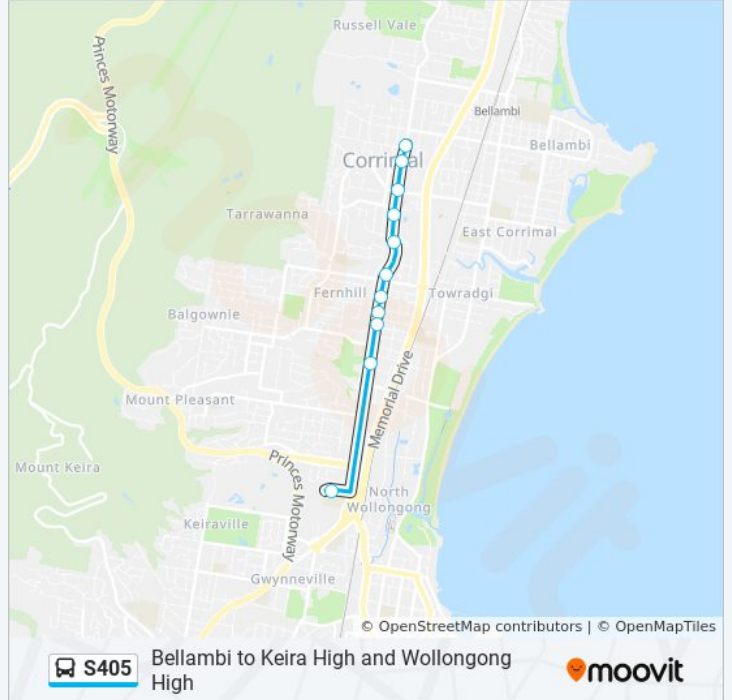

S405 bus time schedules and route maps are available in an offline PDF at moovitapp.com. Use the [Moovit App](#) to see live bus times, train schedule or subway schedule, and step-by-step directions for all public transit in Sydney.

[About Moovit](#) • [MaaS Solutions](#) • [Supported Countries](#) • [Mooviter Community](#)

© 2024 Moovit - All Rights Reserved

Check Live Arrival Times