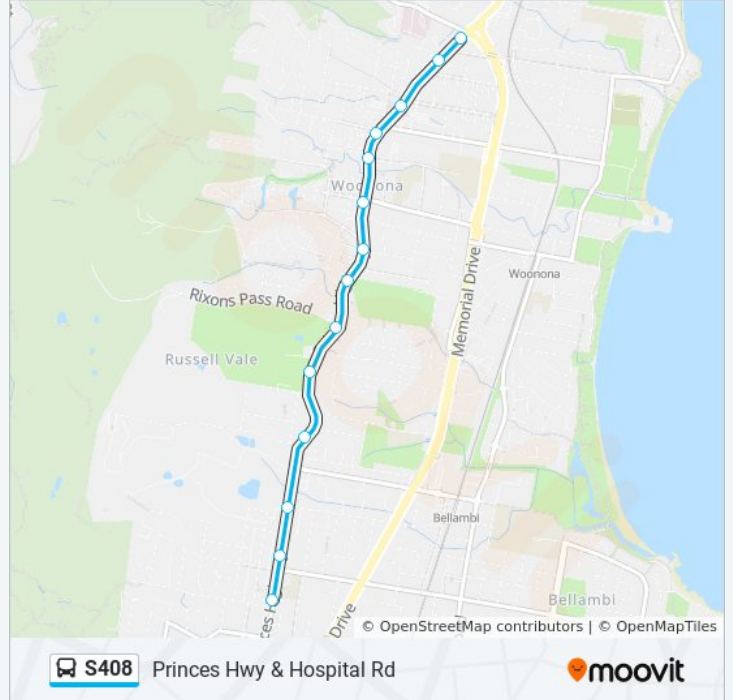

S408

Princes Hwy & Hospital Rd

Get The App

The S408 bus line Princes Hwy & Hospital Rd has one route. For regular weekdays, their operation hours are:

(1) Princes Hwy & Hospital Rd: 15:21

Use the Moovit App to find the closest S408 bus station near you and find out when is the next S408 bus arriving.

Direction: Princes Hwy & Hospital Rd

14 stops

[VIEW LINE SCHEDULE](#)

St Columbkille's Corrimal Primary School, Princes Hwy

Princes Hwy after Robson St

Princes Hwy opp Albert St

Princes Hwy after Broker St

Princes Hwy opp Collaery Rd

Princes Hwy at Rixons Pass Rd

Princes Hwy opp Hollymount Park

Princes Hwy opp Hale St

Princes Hwy at Gray St

Princes Hwy opp Woonona-Bulli RSL Memorial Club

Princes Hwy at Popes Rd

Princes Hwy before Hillcrest Ave

S408 bus Info

Direction: Princes Hwy & Hospital Rd

Stops: 14

Trip Duration: 12 min

Line Summary:

S408 bus time schedules and route maps are available in an offline PDF at moovitapp.com. Use the [Moovit App](#) to see live bus times, train schedule or subway schedule, and step-by-step directions for all public transit in Sydney.