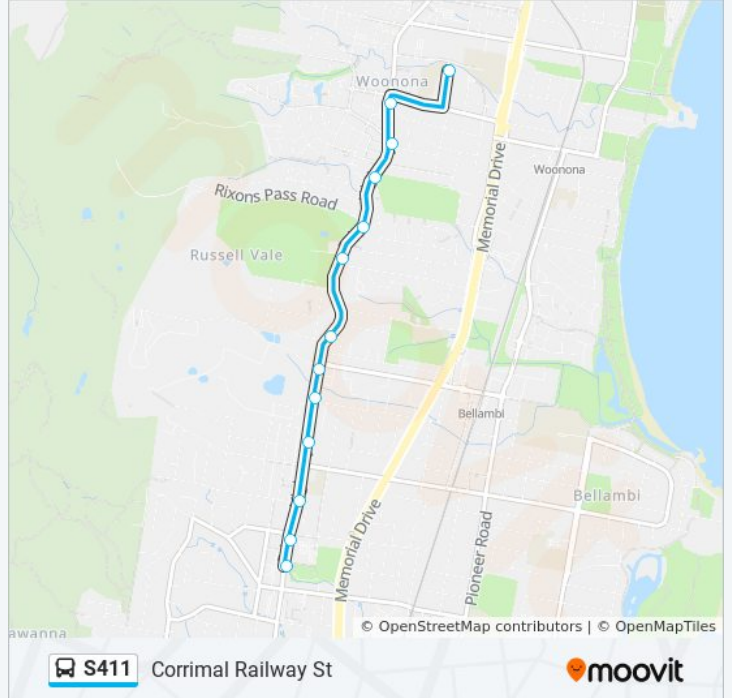

 **S411**

**Corrimal Railway St**

Get The App

The S411 bus line (Corrimal Railway St) has 2 routes. For regular weekdays, their operation hours are:

(1) Corrimal Railway St: 15:00(2) Woonona High School: 08:00

### Direction: Corrimal Railway St

13 stops

[VIEW LINE SCHEDULE](#)

Woonona High School, Liddle St  
Princes Hwy after Gray St  
Princes Hwy at Hale St  
Hollymount Park, Princes Hwy  
Princes Hwy opp Rixons Pass Rd  
Princes Hwy before Collaery Rd  
Princes Hwy opp Broker St  
Princes Hwy after Bellambi Lane  
Princes Hwy at Albert St  
Princes Hwy before Rothery St  
Princes Hwy opp St Columbkille's Corrimal Primary School  
Princes Hwy after Collins St  
Corrimal Memorial Park, Princes Hwy

### S411 bus Info

**Direction:** Corrimal Railway St

**Stops:** 13

**Trip Duration:** 13 min

**Line Summary:**

**Direction: Woonona High School**

12 stops

[VIEW LINE SCHEDULE](#)