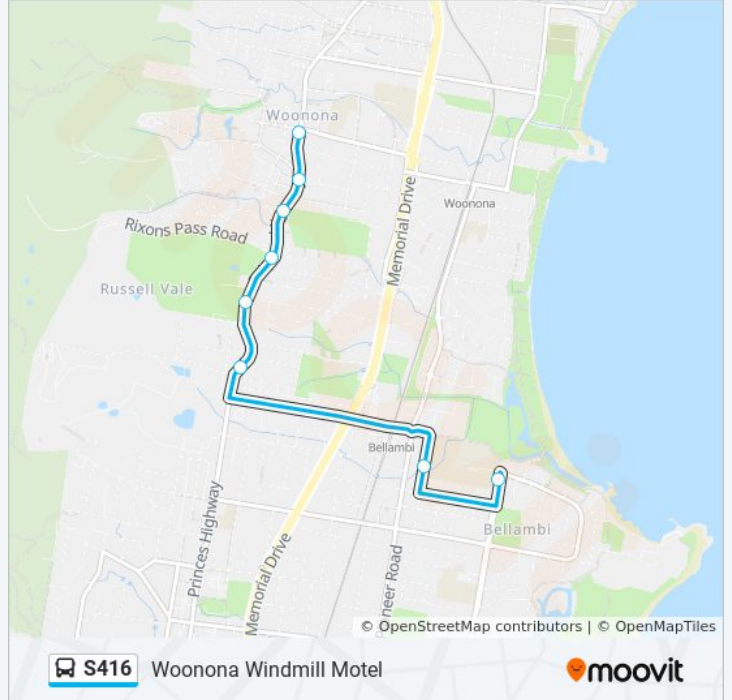

Line Summary:

Direction: Woonona Windmill Motel

8 stops

[VIEW LINE SCHEDULE](#)

Holy Spirit College, Cawley St

Gladstone St opp Holy Spirit College

Princes Hwy after Broker St

Princes Hwy opp Collaery Rd

Princes Hwy at Rixons Pass Rd

Princes Hwy opp Hollymount Park

Princes Hwy opp Hale St

Princes Hwy at Gray St

S416 bus Time Schedule

Woonona Windmill Motel Route Timetable:

Sunday	Not Operational
Monday	15:10
Tuesday	15:10
Wednesday	Not Operational
Thursday	Not Operational
Friday	Not Operational
Saturday	Not Operational

S416 bus Info

Direction: Woonona Windmill Motel

Stops: 8

Trip Duration: 10 min

Line Summary:

S416 bus time schedules and route maps are available in an offline PDF at moovitapp.com. Use the [Moovit App](#) to see live bus times, train schedule or subway schedule, and step-by-step directions for all public transit in Sydney.