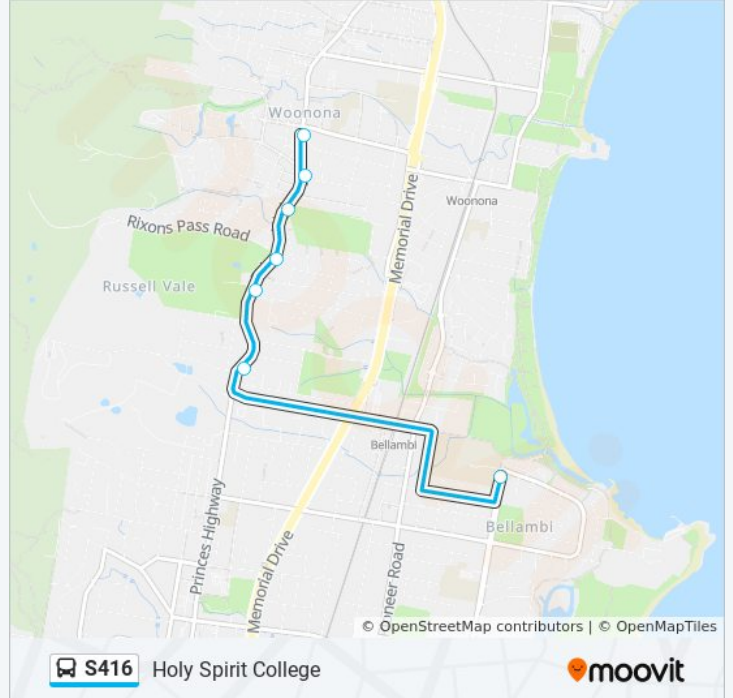

Use the Moovit App to find the closest S416 bus station near you and find out when is the next S416 bus arriving.

Direction: Holy Spirit College

7 stops

[VIEW LINE SCHEDULE](#)

Princes Hwy after Gray St

Princes Hwy at Hale St

Hollymount Park, Princes Hwy

Princes Hwy opp Rixons Pass Rd

Princes Hwy before Collaery Rd

Princes Hwy opp Broker St

Holy Spirit College, Cawley St

S416 bus Time Schedule

Holy Spirit College Route Timetable:

Sunday	Not Operational
Monday	08:11
Tuesday	08:11
Wednesday	Not Operational
Thursday	Not Operational
Friday	Not Operational
Saturday	Not Operational

S416 bus Info

Direction: Holy Spirit College

Stops: 7

Trip Duration: 11 min

Line Summary:

Direction: Woonona Windmill Motel

8 stops

[VIEW LINE SCHEDULE](#)

Holy Spirit College, Cawley St

Gladstone St opp Holy Spirit College

Princes Hwy after Broker St

Princes Hwy opp Collaery Rd