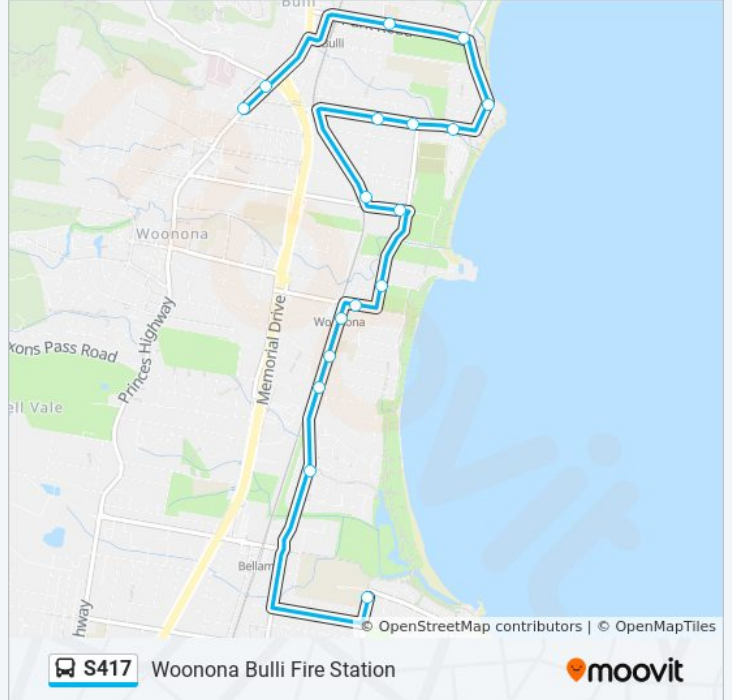

Use the Moovit App to find the closest S417 bus station near you and find out when is the next S417 bus arriving.

Direction: Woonona Bulli Fire Station

13 stops

[VIEW LINE SCHEDULE](#)

Holy Spirit College, Cawley St
Gladstone St opp Holy Spirit College
Pioneer Dr at Henry Fry Pl
Woonona Station, Railway Pde
Campbell St after Carrington St
St Joseph's Primary School, Park Rd
Park Rd before Trinity Row
Trinity Row opp Jardine St
Bulli Beach Tourist Park, Farrell Rd
Farrell Rd after Carrington St
Farrell Rd at Waterloo St
Princes Hwy at Hospital Rd
Princes Hwy before Hopetoun St

S417 bus Info

Direction: Woonona Bulli Fire Station

Stops: 13

Trip Duration: 18 min

Line Summary:

Direction: Woonona Bulli Fire Station

16 stops

[VIEW LINE SCHEDULE](#)

- Bulli Fire Station, Princes Hwy
- Princes Hwy before Hospital Rd
- St Joseph's Primary School, Park Rd
- Park Rd before Trinity Row
- Trinity Row opp Jardine St
- Bulli Beach Tourist Park, Farrell Rd
- Farrell Rd after Carrington St
- Farrell Rd at Waterloo St
- Franklin Ave before Campbell St
- Campbell St before Carrington St
- Kulgoa Rd at Kurraba Rd
- Railway Pde after Royal Cres
- Woonona East Public School, Railway Pde
- Railway Pde after Dorrigo Ave
- Pioneer Rd opp Edward Corrigan Cl
- Holy Spirit College, Cawley St

S417 bus Info

Direction: Woonona Bulli Fire Station

Stops: 16

Trip Duration: 19 min

Line Summary:

S417 bus time schedules and route maps are available in an offline PDF at moovitapp.com. Use the [Moovit App](#) to see live bus times, train schedule or subway schedule, and step-by-step directions for all public transit in Sydney.