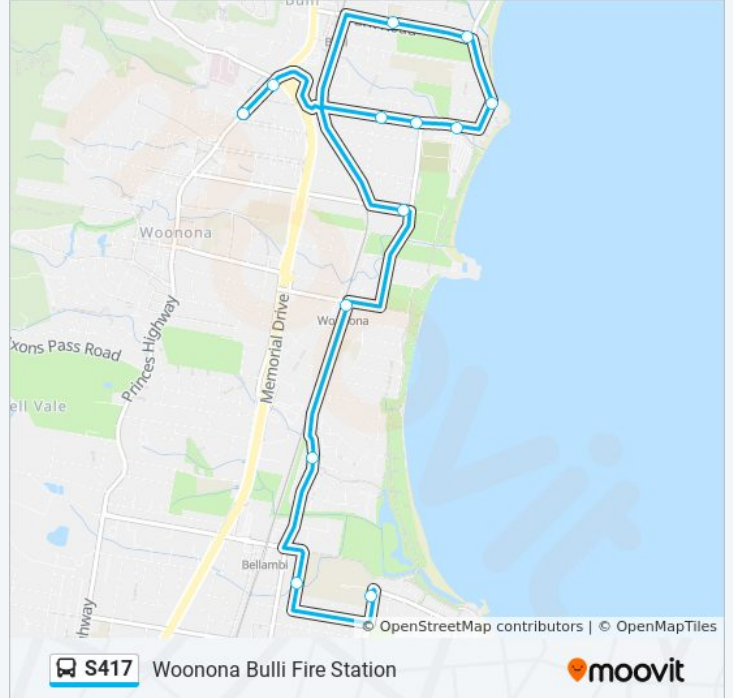

Use the Moovit App to find the closest S417 bus station near you and find out when is the next S417 bus arriving.

Direction: Woonona Bulli Fire Station

13 stops

[VIEW LINE SCHEDULE](#)

Holy Spirit College, Cawley St
Gladstone St opp Holy Spirit College
Pioneer Dr at Henry Fry Pl
Woonona Station, Railway Pde
Campbell St after Carrington St
St Joseph's Primary School, Park Rd
Park Rd before Trinity Row
Trinity Row opp Jardine St
Bulli Beach Tourist Park, Farrell Rd
Farrell Rd after Carrington St
Farrell Rd at Waterloo St
Princes Hwy at Hospital Rd
Princes Hwy before Hopetoun St

S417 bus Info

Direction: Woonona Bulli Fire Station

Stops: 13

Trip Duration: 18 min

Line Summary:

Direction: Woonona Bulli Fire Station

16 stops

[VIEW LINE SCHEDULE](#)

- Bulli Fire Station, Princes Hwy
- Princes Hwy before Hospital Rd
- St Joseph's Primary School, Park Rd
- Park Rd before Trinity Row
- Trinity Row opp Jardine St
- Bulli Beach Tourist Park, Farrell Rd
- Farrell Rd after Carrington St
- Farrell Rd at Waterloo St
- Franklin Ave before Campbell St
- Campbell St before Carrington St
- Kulgoa Rd at Kurraba Rd
- Railway Pde after Royal Cres
- Woonona East Public School, Railway Pde
- Railway Pde after Dorrigo Ave
- Pioneer Rd opp Edward Corrigan Cl
- Holy Spirit College, Cawley St