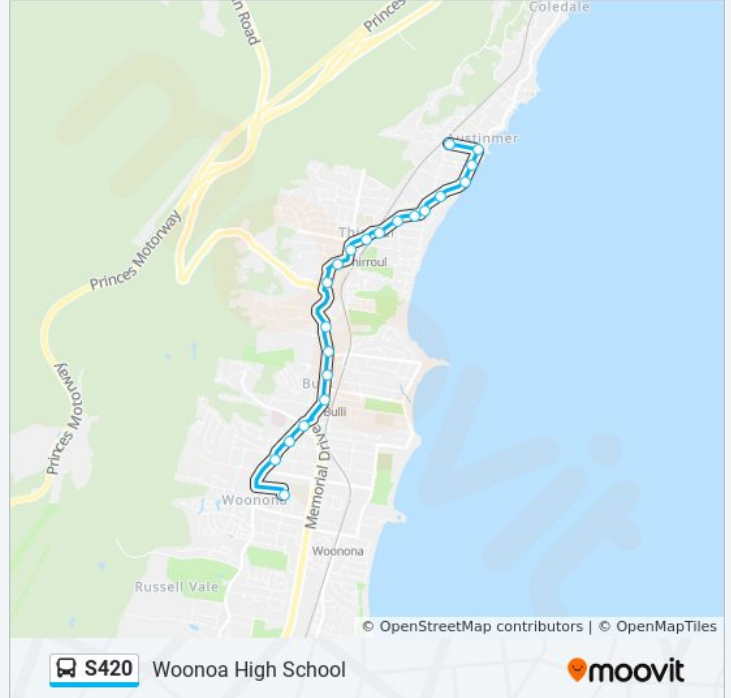

Direction: Austinmer Station

23 stops

[VIEW LINE SCHEDULE](#)

- Woonona High School, Liddle St
- Princes Hwy before Hillcrest Ave
- Bulli Fire Station, Princes Hwy
- Princes Hwy before Hospital Rd
- Bulli Heritage Hotel, Princes Hwy
- Bulli Bowling Club, Princes Hwy
- Princes Hwy opp Point St
- Bulli Public School, Princes Hwy
- Lawrence Hargrave Dr after George Ave
- Lawrence Hargrave Dr opp Hewitts Ave
- Lawrence Hargrave Dr after Prince St
- Lawrence Hargrave Dr at Lachlan St
- George St at Lawrence Hargrave Dr
- Thirroul Comm Centre & Library
- Thirroul Plaza, Lawrence Hargrave Dr
- Thirroul Fire Station, Lawrence Hargrave Dr
- Lawrence Hargrave Dr at Cochrane Rd
- Lawrence Hargrave Dr before Henley Rd
- Lawrence Hargrave Dr after Mountain Rd
- Lawrence Hargrave Dr at Kennedy Rd
- Moore St at Lawrence Hargrave Dr
- Moore St at Slade St

S420 bus Info

Direction: Austinmer Station

Stops: 23

Trip Duration: 20 min

Line Summary:

Direction: Woonoa High School

21 stops

[VIEW LINE SCHEDULE](#)

- Austinmer Station, Moore St
- Moore St at Lawrence Hargrave Dr
- Lawrence Hargrave Dr opp Kennedy Rd
- Lawrence Hargrave Dr opp Mountain Rd
- Lawrence Hargrave Dr at Henley Rd
- Lawrence Hargrave Dr at The Esplanade
- Lawrence Hargrave Dr opp Thirroul Fire Station
- Lawrence Hargrave Dr opp Thirroul Plaza
- Lawrence Hargrave Dr opp W.F Jackson Park
- Lawrence Hargrave Dr opp Thirroul Comm Centre & Library
- Lawrence Hargrave Dr opp Lachlan St
- Lawrence Hargrave Dr opp High St
- Lawrence Hargrave Dr before Hewitts Ave
- Princes Hwy opp Bulli Public School
- Princes Hwy before Point St
- Princes Hwy opp Bulli Bowling Club
- PCYC Bulli, Princes Hwy
- Princes Hwy at Hospital Rd

S420 bus Info

Direction: Woonoa High School

Stops: 21

Trip Duration: 18 min

Line Summary:

Princes Hwy before Hopetoun St

Princes Hwy at Russell St

Woonona High School, Liddle St