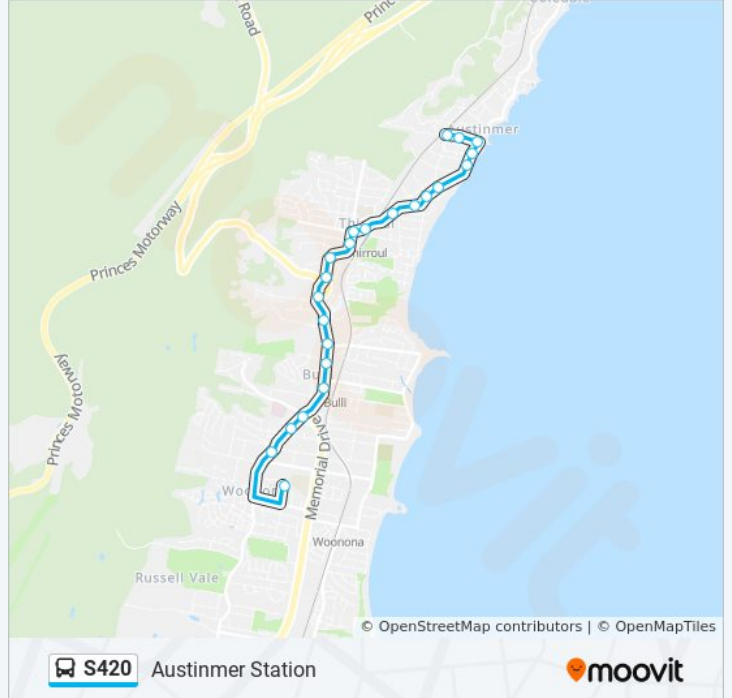

Direction: Austinmer Station

23 stops

[VIEW LINE SCHEDULE](#)

- Woonona High School, Liddle St
- Princes Hwy before Hillcrest Ave
- Bulli Fire Station, Princes Hwy
- Princes Hwy before Hospital Rd
- Bulli Heritage Hotel, Princes Hwy
- Bulli Bowling Club, Princes Hwy
- Princes Hwy opp Point St
- Bulli Public School, Princes Hwy
- Lawrence Hargrave Dr after George Ave
- Lawrence Hargrave Dr opp Hewitts Ave
- Lawrence Hargrave Dr after Prince St
- Lawrence Hargrave Dr at Lachlan St
- George St at Lawrence Hargrave Dr
- Thirroul Comm Centre & Library
- Thirroul Plaza, Lawrence Hargrave Dr
- Thirroul Fire Station, Lawrence Hargrave Dr
- Lawrence Hargrave Dr at Cochrane Rd
- Lawrence Hargrave Dr before Henley Rd
- Lawrence Hargrave Dr after Mountain Rd
- Lawrence Hargrave Dr at Kennedy Rd
- Moore St at Lawrence Hargrave Dr
- Moore St at Slade St

S420 bus Info

Direction: Austinmer Station

Stops: 23

Trip Duration: 20 min

Line Summary:

Direction: Woonoa High School

21 stops

[VIEW LINE SCHEDULE](#)

- Austinmer Station, Moore St
- Moore St at Lawrence Hargrave Dr
- Lawrence Hargrave Dr opp Kennedy Rd
- Lawrence Hargrave Dr opp Mountain Rd
- Lawrence Hargrave Dr at Henley Rd
- Lawrence Hargrave Dr at The Esplanade
- Lawrence Hargrave Dr opp Thirroul Fire Station
- Lawrence Hargrave Dr opp Thirroul Plaza
- Lawrence Hargrave Dr opp W.F Jackson Park
- Lawrence Hargrave Dr opp Thirroul Comm Centre & Library
- Lawrence Hargrave Dr opp Lachlan St
- Lawrence Hargrave Dr opp High St
- Lawrence Hargrave Dr before Hewitts Ave
- Princes Hwy opp Bulli Public School
- Princes Hwy before Point St
- Princes Hwy opp Bulli Bowling Club
- PCYC Bulli, Princes Hwy
- Princes Hwy at Hospital Rd

S420 bus Info

Direction: Woonoa High School

Stops: 21

Trip Duration: 18 min

Line Summary:

Princes Hwy before Hopetoun St

Princes Hwy at Russell St

Woonona High School, Liddle St