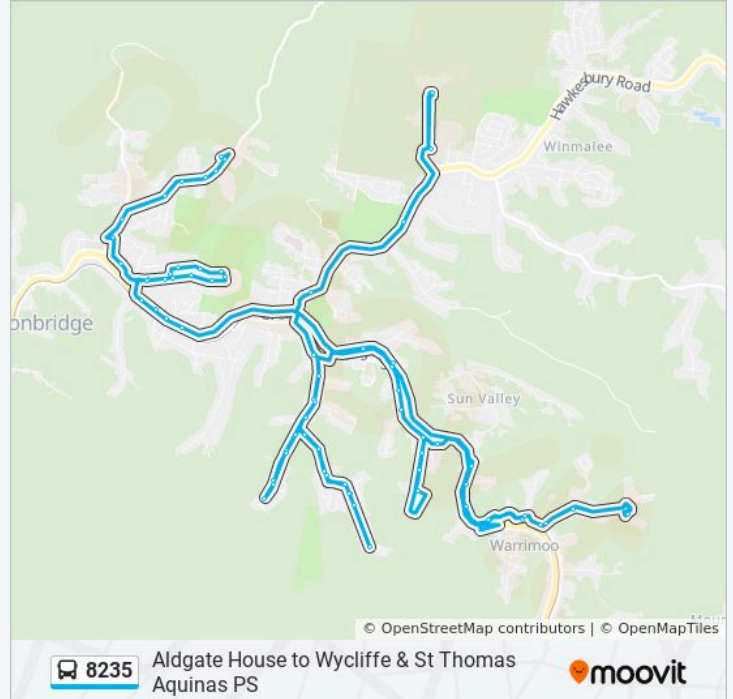

Chaseling Ave after Alderton Ave

Plateau Rd after Bednal Rd

Plateau Rd opp Eastlea Ave

Plateau Rd after Lewin St

Springwood Swim Centre, Plateau Rd

Great Western Hwy after Churchill St

8235 bus Time Schedule

St Thomas Aquinas PS Route Timetable:

Sunday	Not Operational
Monday	07:34
Tuesday	07:34
Wednesday	07:34
Thursday	07:34
Friday	07:34
Saturday	Not Operational

8235 bus Info

Direction: St Thomas Aquinas PS

Stops: 69

Trip Duration: 66 min

Line Summary:

Great Western Hwy before Lewin St
Great Western Hwy after Lewin St
Springwood Anglican Church, Great Western Hwy
Great Western Hwy before Peninsula Rd
Great Western Hwy opp Valley Heights Station
GWH Service Rd after Sun Valley Rd
GWH Service Rd after Torwood St
333 GWH Service Rd
Railway Pde at Terrymont Rd
Rickard Rd after Railway Pde
Wycliffe Christian School, Rickard Rd
Rickard Rd opp Cross St
Warrimoo Station, Railway Pde
Railway Pde opp Terrymont Rd
4A Railway Pde
Green Pde before Cambridge St
Russell Ave after Green Pde
Russell Ave at Jordan Lane
141 Russell Ave
Green Pde at Russell Ave
Green Pde after Coolabah Rd
Green Pde before Foster St
Valley Heights Station, Green Pde
Burns Rd opp Springwood Public School
Burns Rd at Bonton Rd
Burns Rd opp Spring St
Burns Rd after Farm Rd
128 Burns Rd
Burns Rd before Edna Ave
Burns Rd after Burns Pl
Burns Rd opp George Finey Cl
133 Burns Rd