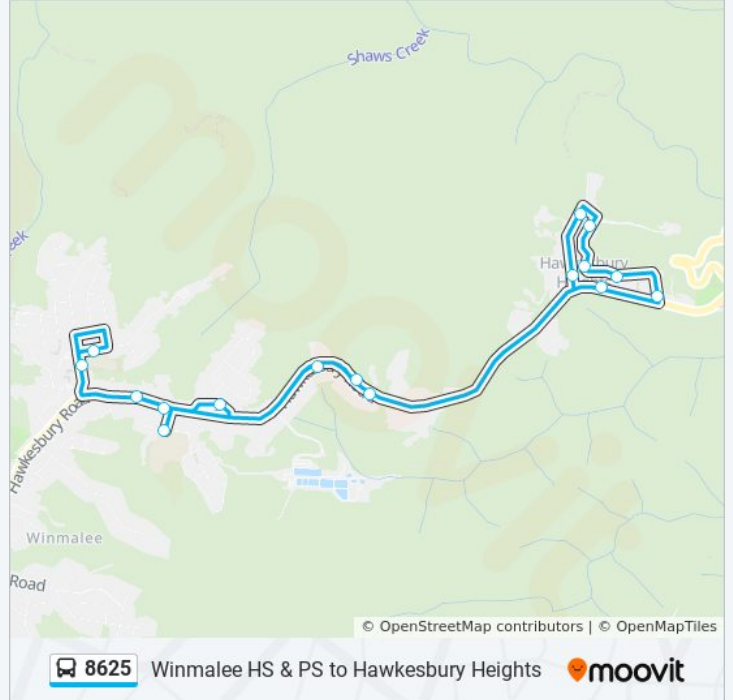

8625 bus time schedules and route maps are available in an offline PDF at moovitapp.com. Use the Moovit App to see live bus times, train schedule or subway schedule, and step-by-step directions for all public transit in Sydney.

© 2024 Moovit - All Rights Reserved