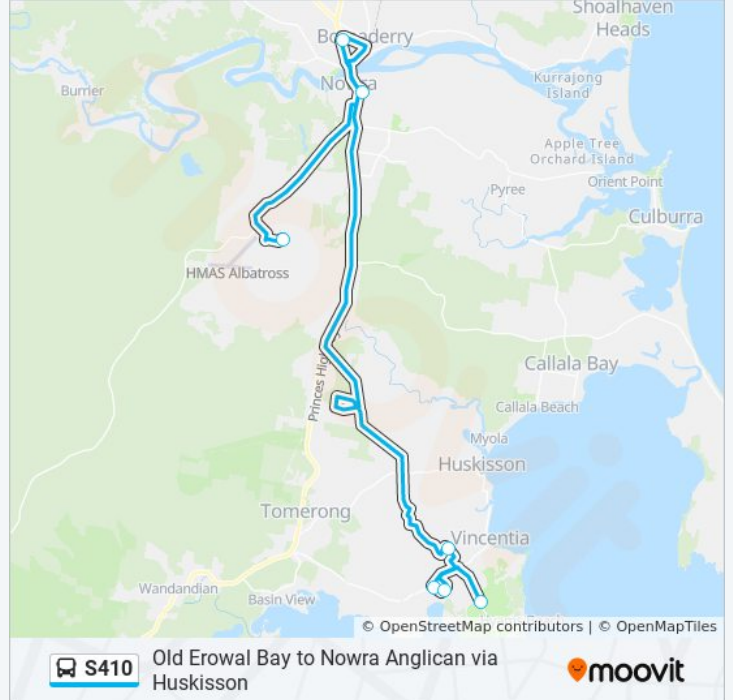

Direction: Nowra Anglican

21 stops

[VIEW LINE SCHEDULE](#)

The Wool Rd opp Vincentia Shopping Village

Elizabeth Dr opp Saumarez St

Elizabeth Dr opp Tharwa Rd

77 Frederick St

Vincentia Golf Club, Murray St

Direction: Nowra Anglican

Stops: 21

Trip Duration: 69 min

Line Summary:

Direction: Nowra Anglican

20 stops

[VIEW LINE SCHEDULE](#)

- Nowra Hill Public School
- Albatross Rd opp Calymea St
- Albatross Rd at Yalwal Rd
- Kinghorne St after Wilson Ave
- Meroo St opp Bomaderry Station
- Nowra Anglican College
- Nowra High School, Brereton St
- Princes Hwy after Btu Rd
- Jervis Bay Rd after Princes Hwy
- Jervis Bay Rd opp Tomerong State Forest
- Jervis Bay Rd at Huskisson Rd
- Holloran St after Summercloud Cres
- Prentice Ave at MacDonald St
- Mernie St opp Tibbles Ave
- Naval College Rd after Birriga Ave
- Naval Pde at Kallaroo Rd
- Naval Pde at Killarney Rd
- Grandview St before Second Ave

S410 bus Time Schedule

Nowra Anglican Route Timetable:

Sunday	Not Operational
Monday	15:10
Tuesday	15:10
Wednesday	15:10
Thursday	15:10
Friday	15:10
Saturday	Not Operational

S410 bus Info

Direction: Nowra Anglican

Stops: 20

Trip Duration: 95 min

Line Summary:

16 First Ave

Jervis Bay Rd at Erowal Bay Rd

S410 bus time schedules and route maps are available in an offline PDF at moovitapp.com. Use the Moovit App to see live bus times, train schedule or subway schedule, and step-by-step directions for all public transit in Sydney.