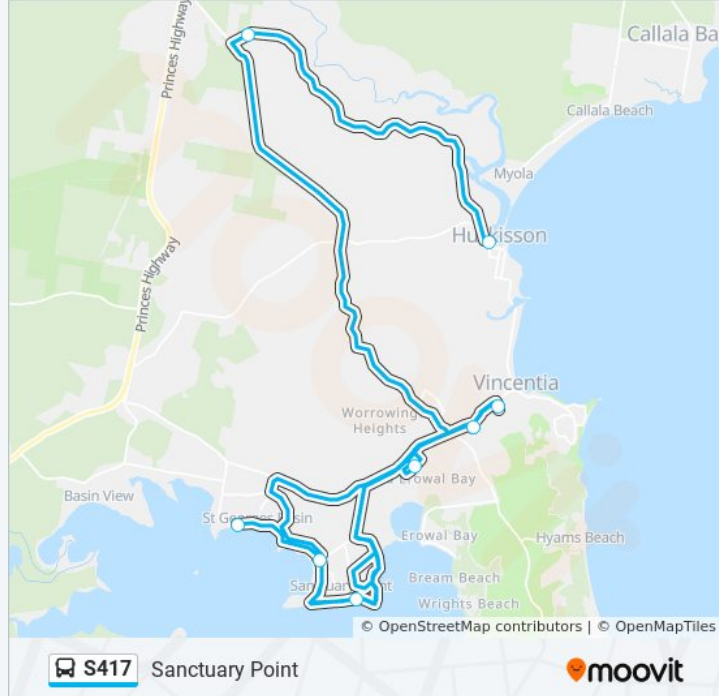

Direction: Sanctuary Point

25 stops

[VIEW LINE SCHEDULE](#)

- Firetail Creek Reserve, Loralyn Ave
- Loralyn Ave at Macleans Point Rd
- Greville Ave after Flora St
- Greville Ave at Ethel St
- Warrego Dr at Curlew St
- Sanctuary Point Rd after Leumeah St
- 143 Larmer Close
- Vincentia High School
- Sanctuary Point Rd opp Cessna Ave
- Greville Ave opp Percy St
- Macleans Point Rd before Paradise Beach Rd
- Kerry St after Links Ave
- Anson St at Cammaray Dr
- The Wool Lane after Anson St
- Vincentia High School
- Vincentia Public School, George Caley Pl
- Woodhill St at Tibbles Ave
- Christiansen Ave at Woodhill St
- Naval College Rd opp Seagrass Ave
- Jervis Bay Rd opp Huskisson Rd
- 49 Woollamia Rd
- Woollamia Rd opp Knoll Pde

Stops: 25

Trip Duration: 95 min

Line Summary:

Woollamia Rd opp Pritchard Ave

Woollamia Rd at Edendale St

Huskisson Public School, Watt St

S417 Sanctuary Point

Direction: Sanctuary Point

29 stops

[VIEW LINE SCHEDULE](#)

Vincentia High School

The Wool Rd at Mernie St

Mustang Dr opp Auster Cres

Sanctuary Point Public School, Idlewild Ave

143 Larmer Close

The Wool Rd before MacGibbon Pde

Vincentia Public School, George Caley Pl

Woodhill St at Tibbles Ave

Prentice Ave at MacDonald St

Sanctuary Point Public School, Idlewild Ave

Sirius Ave at Edmund St

Edmund St at Leumeah St

Greville Ave at Marie St