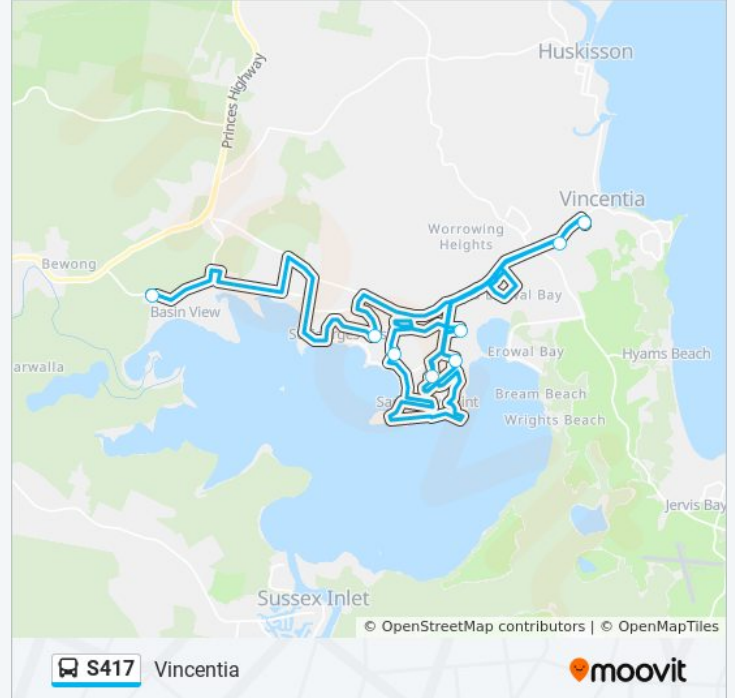

Direction: Sanctuary Point

25 stops

[VIEW LINE SCHEDULE](#)

- Firetail Creek Reserve, Loralyn Ave
- Loralyn Ave at Macleans Point Rd
- Greville Ave after Flora St
- Greville Ave at Ethel St
- Warrego Dr at Curlew St
- Sanctuary Point Rd after Leumeah St
- 143 Larmer Close
- Vincentia High School
- Sanctuary Point Rd opp Cessna Ave
- Greville Ave opp Percy St
- Macleans Point Rd before Paradise Beach Rd
- Kerry St after Links Ave
- Anson St at Cammaray Dr
- The Wool Lane after Anson St
- Vincentia High School
- Vincentia Public School, George Caley Pl
- Woodhill St at Tibbles Ave
- Christiansen Ave at Woodhill St
- Naval College Rd opp Seagrass Ave
- Jervis Bay Rd opp Huskisson Rd
- 49 Woollamia Rd
- Woollamia Rd opp Knoll Pde

Vincentia Public School, George Caley Pl

Woodhill St at Tibbles Ave

Prentice Ave at MacDonald St

Sanctuary Point Public School, Idlewild Ave

Sirius Ave at Edmund St

Edmund St at Leumeah St

Greville Ave at Marie St

Stephens Rd at Roulstone Cres

The Park Dr before Larmer Ave

Mountain St at The Park Dr

MacGibbon Pde at The Wool Rd

The Wool Rd at Mernie St

Anson St opp Cammaray Dr

Cammaray Dr opp Firetail Creek Reserve

Island Point Rd at Lachlan Cres

Waterpark Rd before Clarendon Cres

50 The Wool Rd

The Wool Rd after John St

S417 bus time schedules and route maps are available in an offline PDF at moovitapp.com. Use the Moovit App to see live bus times, train schedule or subway schedule, and step-by-step directions for all public transit in Sydney.