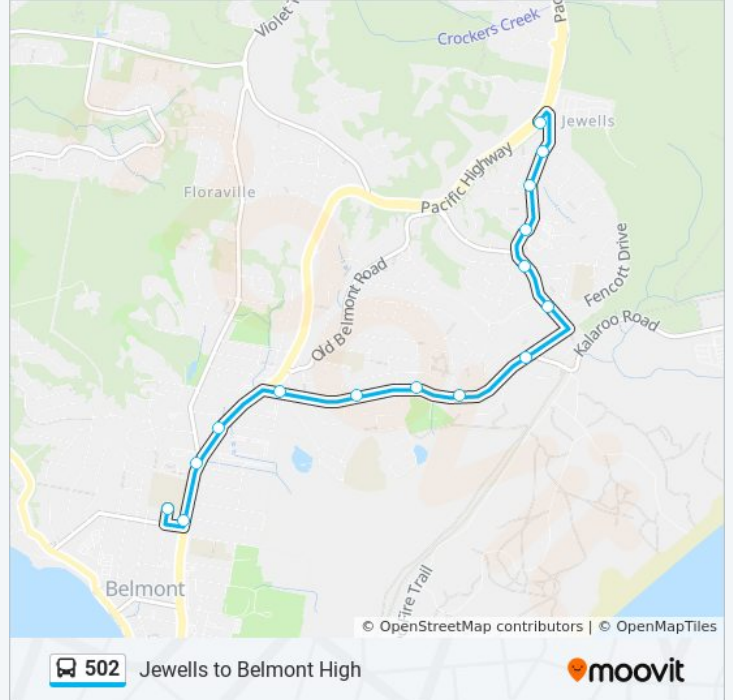

502 bus time schedules and route maps are available in an offline PDF at moovitapp.com. Use the [Moovit App](#) to see live bus times, train schedule or subway schedule, and step-by-step directions for all public transit in Sydney.

[About Moovit](#) • [MaaS Solutions](#) • [Supported Countries](#) • [Mooviter Community](#)

© 2024 Moovit - All Rights Reserved

Check Live Arrival Times