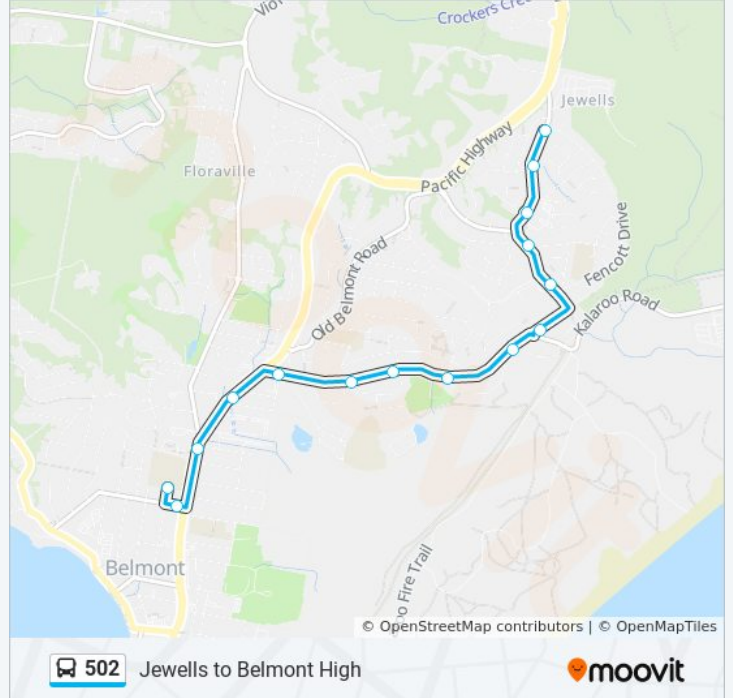

Direction: Belmont HS

15 stops

[VIEW LINE SCHEDULE](#)

Ntaba Rd after Fencott Dr
Ntaba Rd opp Gilsmere St
Jewells Plaza, Ntaba Rd
Ntaba Rd before Lepton Pde
Ntaba Rd opp Holy Family Anglican Church
Wommara Ave at Railway Cres
Wommara Ave after Railway Cres
Wommara Ave at Golding Ave
Wommara Ave after Master St
Wommara Ave before Chief St
Wommara Ave after John Fisher Rd
Pacific Hwy at Patrick St
Pacific Hwy at Cobbin Pde
Evans St at Pacific Hwy
Belmont High School, Henry St

Trip Duration: 10 min

Line Summary:

Direction: Jewells

15 stops

[VIEW LINE SCHEDULE](#)

- Belmont High School, Henry St
- Pacific Hwy opp Stanley St
- Pacific Hwy opp Cobbin Pde
- Pacific Hwy at York Cres
- Wommara Ave after Pacific Hwy
- Wommara Ave opp Master St
- Wommara Ave after Master St
- Wommara Ave after Prince St
- Wommara Ave before Warrior St
- Holy Family Anglican Church, Ntaba Rd
- Ntaba Rd opp Lepton Pde
- Ntaba Rd opp Jewells Plaza
- Ntaba Rd at Gilsmere St
- Ntaba Rd opp Fencott Dr
- Pacific Hwy after Ntaba Rd

502 bus Time Schedule

Jewells Route Timetable:

Sunday	Not Operational
Monday	14:20
Tuesday	15:20
Wednesday	15:20
Thursday	15:20
Friday	15:20
Saturday	Not Operational

502 bus Info

Direction: Jewells

Stops: 15