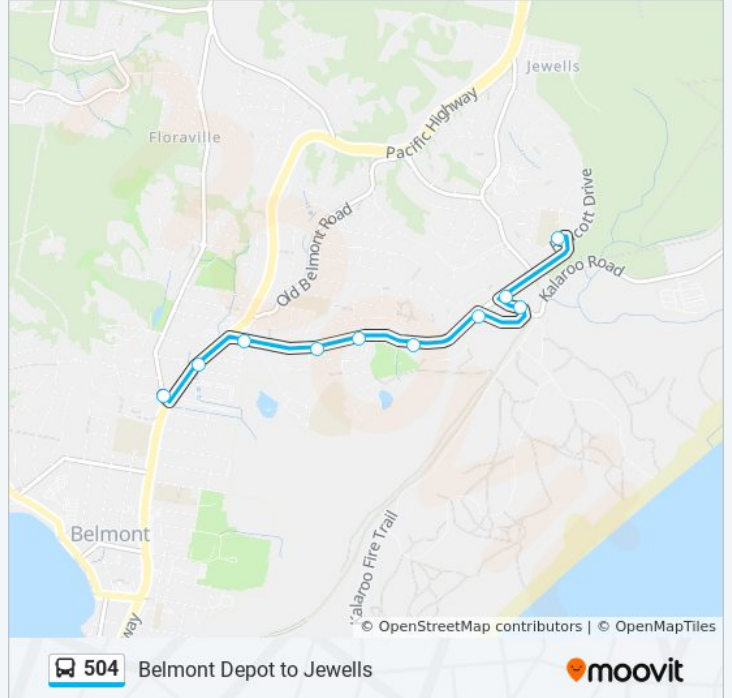

### Direction: Belmont Depot

10 stops

[VIEW LINE SCHEDULE](#)

Jewells Primary School, Fencott Dr  
Wommara Ave at Railway Cres  
Railway Cres before Kalaroo Rd  
Wommara Ave after Railway Cres  
Wommara Ave at Golding Ave  
Wommara Ave after Master St  
Wommara Ave before Chief St  
Wommara Ave after John Fisher Rd  
Pacific Hwy at Patrick St  
Belmont Bus Depot, Floraville Rd

### 504 bus Info

**Direction:** Belmont Depot

**Stops:** 10

**Trip Duration:** 7 min

**Line Summary:**

**Direction: Jewells PS**

9 stops

[VIEW LINE SCHEDULE](#)

Belmont Bus Depot, Floraville Rd

Pacific Hwy at York Cres

Wommara Ave after Pacific Hwy

Wommara Ave opp Master St

Wommara Ave after Master St

Wommara Ave after Prince St

Railway Cres after Wommara Ave

Railway Cres after Kalaroo Rd

**504 bus Info**

**Direction:** Jewells PS

**Stops:** 9

**Trip Duration:** 7 min

**Line Summary:**

504 bus time schedules and route maps are available in an offline PDF at [moovitapp.com](https://moovitapp.com). Use the [Moovit App](#) to see live bus times, train schedule or subway schedule, and step-by-step directions for all public transit in Sydney.