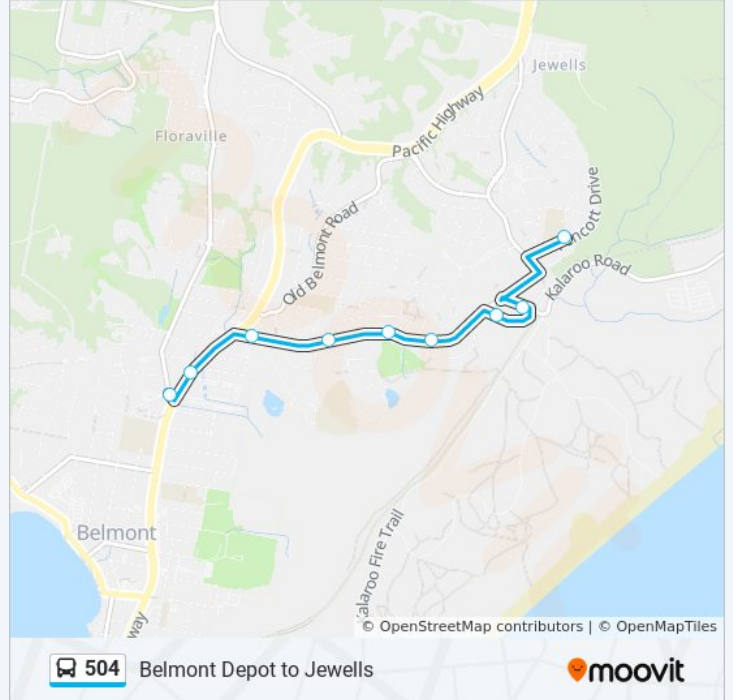

### Direction: Belmont Depot

10 stops

[VIEW LINE SCHEDULE](#)

Jewells Primary School, Fencott Dr  
Wommara Ave at Railway Cres  
Railway Cres before Kalaroo Rd  
Wommara Ave after Railway Cres  
Wommara Ave at Golding Ave  
Wommara Ave after Master St  
Wommara Ave before Chief St  
Wommara Ave after John Fisher Rd  
Pacific Hwy at Patrick St  
Belmont Bus Depot, Floraville Rd

### 504 bus Info

**Direction:** Belmont Depot

**Stops:** 10

**Trip Duration:** 7 min

**Line Summary:**

**Direction: Jewells PS**

9 stops

[VIEW LINE SCHEDULE](#)

Jewells Primary School, Fencott Dr

**504 bus Time Schedule**

Jewells PS Route Timetable:

Sunday	Not Operational
Monday	09:00
Tuesday	09:00
Wednesday	09:00
Thursday	09:00
Friday	09:00
Saturday	Not Operational

**504 bus Info**

**Direction:** Jewells PS

**Stops:** 9

**Trip Duration:** 7 min

**Line Summary:**

504 bus time schedules and route maps are available in an offline PDF at [moovitapp.com](https://moovitapp.com). Use the [Moovit App](#) to see live bus times, train schedule or subway schedule, and step-by-step directions for all public transit in Sydney.