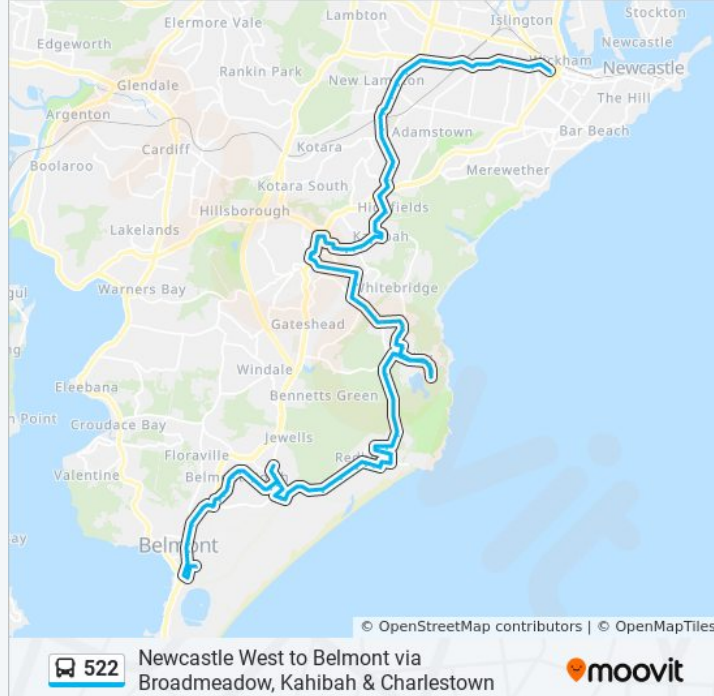

(1) Belmont: 15:20

Use the Moovit App to find the closest 522 bus station near you and find out when is the next 522 bus arriving.

Direction: Belmont

93 stops

[VIEW LINE SCHEDULE](#)

- TAFE Hunter, Parry St
- Tudor St before Gordon Ave
- Tudor St at Lawson St
- Tudor St at Murray St
- Hamilton Public School, Tudor St
- Belford St at Dixon St
- Belford St before Chatham St
- Lambton Rd at Australia Rd
- Hunter School Of The Performing Arts, Lambton Rd
- Lambton Rd at Lang Rd
- Bridges Rd at Sketchley Pde
- Bridges Rd before St James Rd
- Alder Park Sports Club, Bridges Rd
- Bridges Rd at Penman St
- Northcott Dr opp Kotara Home
- Northcott Dr opp Westfield Kotara
- Northcott Dr opp Wade St
- Northcott Dr at Kinross Ave
- Northcott Dr opp Lexington Pde
- Highfields Pde Exit at Pacific Hwy

Burwood Rd after Dudley Rd

Burwood Rd before Hudson St

Seacourt Ave opp Ashby St

Seacourt Ave at Banksia Ave

Elizabeth St opp Foxdale Ave

Rose St at Thomas St

Railway St opp Rose St

Ocean St at Durfold St

Ocean St opp Frank Watkins Memorial Park

Ocean St before Bombala St

Ocean St at Albury St

Ocean St after Tumut Street

Ocean St opp Albury St

Ocean St opp Bombala St

Frank Watkins Memorial Park, Ocean St

Ocean St opp Durfold St

Ocean St at Redhead Rd

53 Red Head Rd

Red Head Rd opp Redhead Gardens

Collier St at Hutchinson St

Collier St opp Geraldton Dr

Cowlishaw Street Shops, Cowlishaw St

Cowlishaw St opp Redhead Bowling Club

Beach Rd after Steel St