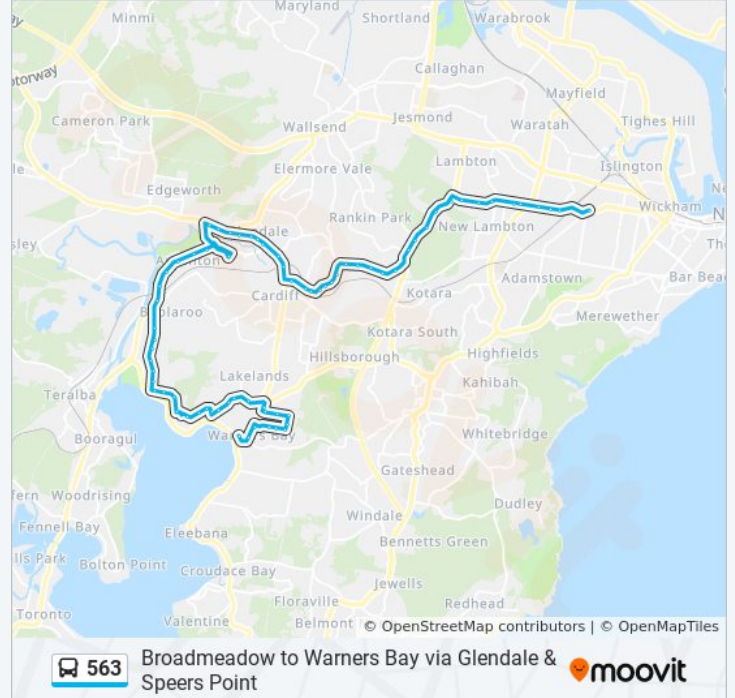

 **563**

Broadmeadow to Warners Bay via Glendale & Speers Point

Get The App

The 563 bus line Broadmeadow to Warners Bay via Glendale & Speers Point has one route. For regular weekdays, their operation hours are:

Stops: 70

Trip Duration: 56 min

Line Summary:

Main Rd opp Alice St

Main Rd opp Charles St

Main Rd opp Wansbeck Valley Rd

Cardiff Station, Main Rd

Main Rd opp Veronica St

Main Rd after First St

Main Rd at Fourth St

Albert Reserve, Main Rd

Main Rd at Eighth St

Main Rd opp Speers Point Library

Main Rd at Nord St

Speers St at Lakeview St

Speers St at Bradford St

Speers St after Quarry Rd

Speers St at Thompson Rd

Thompson Rd opp Morse St

Thompson Rd opp Moulden St

Thompson Rd after Rani Cl

Fairfax Rd after Vincent St

Medcalf Rd after Vincent St

Biddabah Public School, Medcalf St