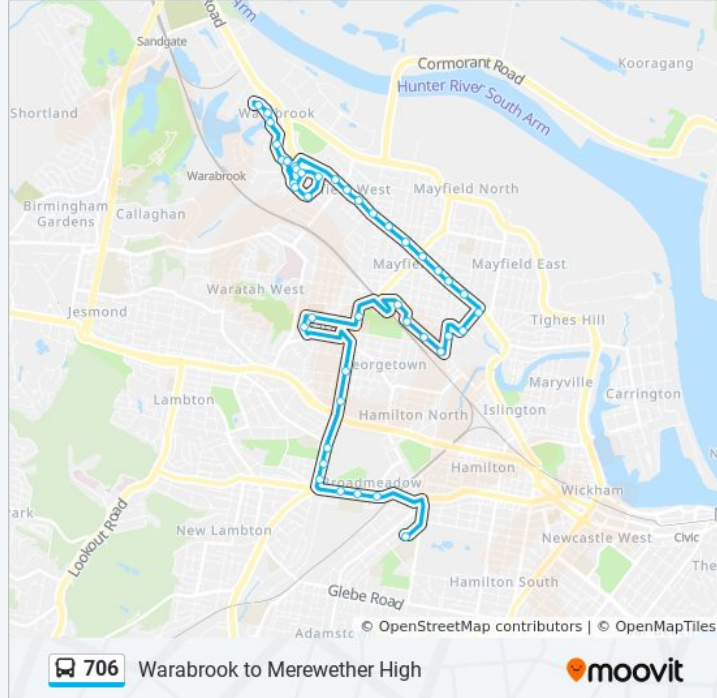

**Stops:** 42

**Trip Duration:** 39 min

**Line Summary:**

Maitland Rd before Havelock St

Silsoe St after Maitland Rd

Silsoe St at Ackeron St

Nelson St opp Murray Sq

Scholey St opp Nelson St

Scholey St opp Hart St

Scholey St at Rawson St

Watson St before Braye St

Callaghan College Waratah Technology Campus,  
Turton Rd

Waratah Public School, High St

Waratah Public School, Bridge St

Turton Rd before Christo Rd

Turton Rd opp Crescent Rd

Turton Rd opp Young Rd

Turton Rd opp Monash Rd

Turton Rd opp Rex Ave

Lambton Rd opp Cameron St

Lambton Rd opp Hunter School Of The  
Performing Arts

Lambton Rd at Curley Rd

Merewether High School, Pokolbin St

Warabrook to Merewether High

**Direction: Warabrook**

38 stops

[VIEW LINE SCHEDULE](#)

Merewether High School, Chatham St

Brunker Rd after Heddon Rd

Lambton Rd at Australia Rd

Hunter School Of The Performing Arts, Lambton  
Rd