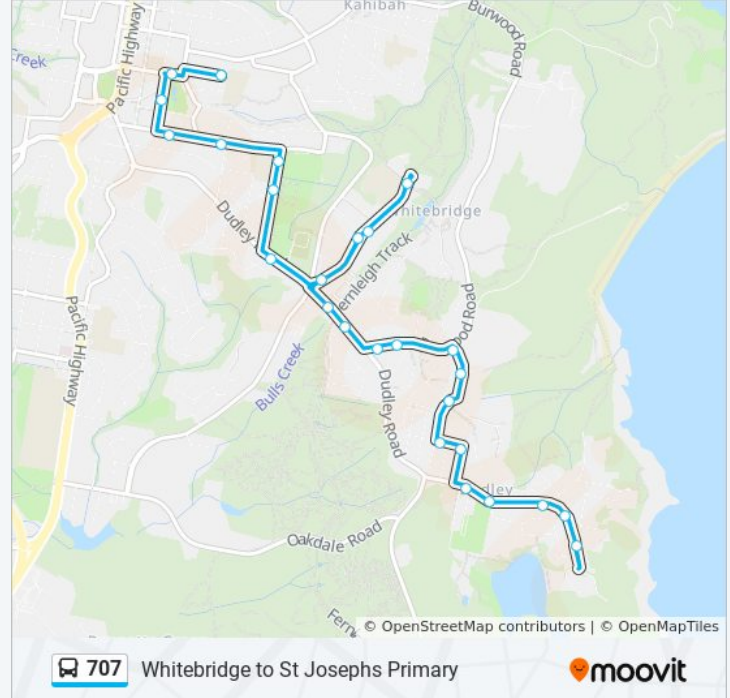

Direction: Dudley

25 stops

[VIEW LINE SCHEDULE](#)

- St Joseph's Primary School, Shelton St
- Smart St at Smith St
- Charlestown Public School, Smith St
- Charlestown Multi Purpose Centre, James St
- James St at Wakal St
- Wakal St at Keal St
- Central Charlestown Leagues Club, Bula St
- Charlestown East Public School, Bula St
- Kaleen St opp Chester Cl
- Whitebridge High School, Lonus Ave
- Lonus Ave opp Tumpoa St
- Dudley Road Shops, Dudley Rd
- Dudley Rd after Station St
- Burwood Rd after Dudley Rd
- Burwood Rd before Hudson St
- Seacourt Ave opp Ashby St
- Seacourt Ave at Banksia Ave
- Elizabeth St opp Foxdale Ave
- Rose St at Thomas St
- Railway St opp Rose St
- Ocean St at Durfold St
- Ocean St opp Frank Watkins Memorial Park

Trip Duration: 23 min

Line Summary:

Ocean St before Bombala St

Ocean St at Albury St

Ocean St after Tumut Street

Direction: St Josephs PS

26 stops

[VIEW LINE SCHEDULE](#)

707 bus Info

Direction: St Josephs PS

Stops: 26

Trip Duration: 17 min

Line Summary:

Dudley Rd opp Whitebridge Cemetery

Central Charlestown Leagues Club, Bula St

Charlestown East Public School, Bula St

James St after Wakal St

James St opp Charlestown Multi Purpose Centre

Seventh-day Adventist Church, Dickinson St

Charlestown Public School, Frederick St

St Joseph's Primary School, Shelton St

707 bus time schedules and route maps are available in an offline PDF at moovitapp.com. Use the [Moovit App](#) to see live bus times, train schedule or subway schedule, and step-by-step directions for all public transit in Sydney.