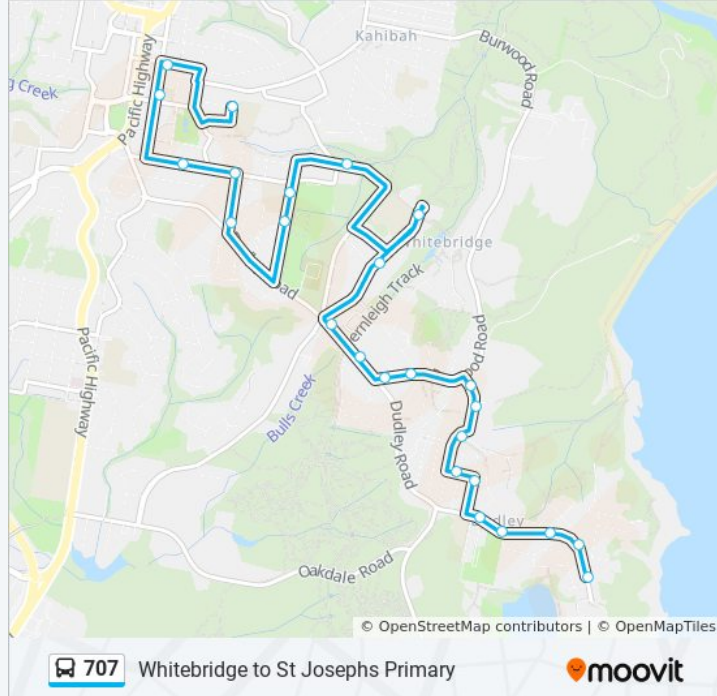

Direction: Dudley

25 stops

[VIEW LINE SCHEDULE](#)

- St Joseph's Primary School, Shelton St
- Smart St at Smith St
- Charlestown Public School, Smith St
- Charlestown Multi Purpose Centre, James St
- James St at Wakal St
- Wakal St at Keal St
- Central Charlestown Leagues Club, Bula St
- Charlestown East Public School, Bula St
- Kaleen St opp Chester Cl
- Whitebridge High School, Lonus Ave
- Lonus Ave opp Tumpoa St
- Dudley Road Shops, Dudley Rd
- Dudley Rd after Station St
- Burwood Rd after Dudley Rd
- Burwood Rd before Hudson St
- Seacourt Ave opp Ashby St
- Seacourt Ave at Banksia Ave
- Elizabeth St opp Foxdale Ave
- Rose St at Thomas St
- Railway St opp Rose St
- Ocean St at Durfold St
- Ocean St opp Frank Watkins Memorial Park

Trip Duration: 23 min

Line Summary:

Ocean St before Bombala St

Ocean St at Albury St

Ocean St after Tumut Street

Direction: St Josephs PS

26 stops

[VIEW LINE SCHEDULE](#)

Ocean St after Tumut Street

Ocean St opp Albury St

Ocean St opp Bombala St

Frank Watkins Memorial Park, Ocean St

Ocean St opp Durfold St

Railway St at Rose St

Rose St at Elizabeth St

Elizabeth St at Foxdale Ave

707 bus Info

Direction: St Josephs PS

Stops: 26

Trip Duration: 17 min

Line Summary:

Dudley Rd opp Whitebridge Cemetery

Central Charlestown Leagues Club, Bula St

Charlestown East Public School, Bula St