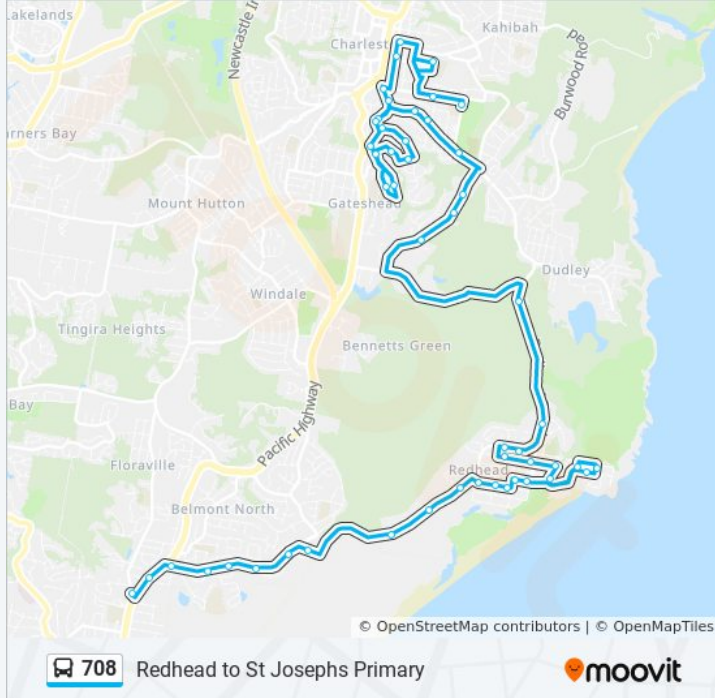

Beach Rd at Hutchinson St

Brown St at Hutchinson St

Brown Rd at Woods St

Brown St at Barnes Lane

Kallaroo Rd opp Seasands Dr

31 Kalaroo Rd

81 Kalaroo Rd

Railway Cres after Kalaroo Rd

Wommara Ave after Railway Cres

Wommara Ave at Golding Ave

Wommara Ave after Master St

Wommara Ave before Chief St

Wommara Ave after John Fisher Rd

Pacific Hwy at Patrick St

Belmont Bus Depot, Floraville Rd

Direction: St Josephs PS

35 stops

[VIEW LINE SCHEDULE](#)

53 Red Head Rd

708 bus Time Schedule

St Josephs PS Route Timetable:

Sunday	Not Operational
Monday	08:05

Red Head Rd opp Redhead Gardens

Hanly St at Murrays Lane