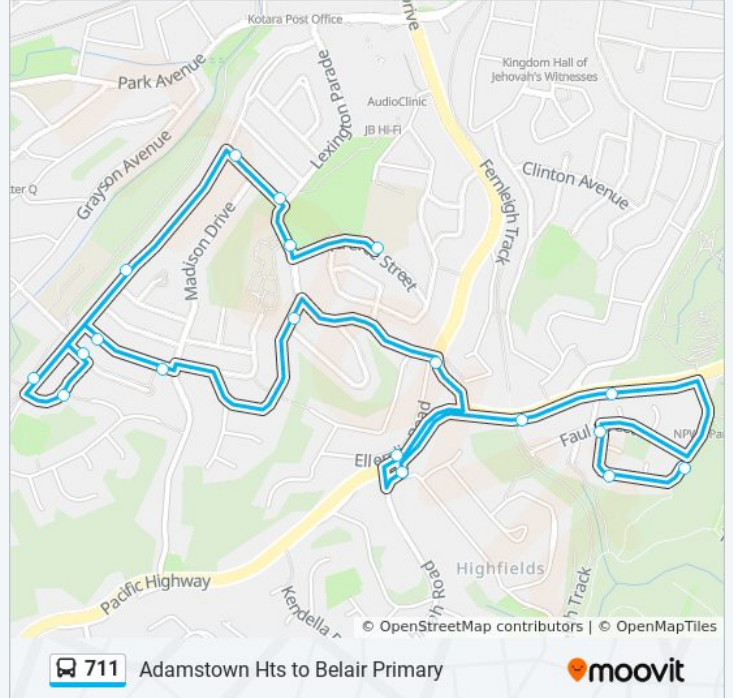

Direction: Belair PS

19 stops

[VIEW LINE SCHEDULE](#)

- Fernleigh Loop opp Faul St
- Fernleigh Loop opp Grevillea Cl
- Fernleigh Loop at Faul St
- City Rd before Faul St
- City Rd opp Northcott Dr
- Highfields Pde Exit at Pacific Hwy
- Pacific Hwy opp Kahibah Rd
- Northcott Dr opp Lexington Pde
- Ashbury St at Lucas Cres
- Melissa Ave at Madison Dr
- Melissa Ave before Princeton Ave
- Dalvern Cl opp Edison St
- Edison St before Princeton Ave
- Princeton Ave opp Edison St
- Princeton Ave opp Galena St
- Rosemont St at Princeton Ave
- Rosemont St at Lexington Pde
- Lexington Pde opp Kotara High School
- Belair Public School, Terence St

711 bus Time Schedule

Belair PS Route Timetable:

Sunday	Not Operational
Monday	08:29
Tuesday	08:29
Wednesday	08:29
Thursday	08:29
Friday	08:29
Saturday	Not Operational

711 bus Info

Direction: Belair PS

Stops: 19

Trip Duration: 17 min

Line Summary:

Direction: Highfield Heights

20 stops

[VIEW LINE SCHEDULE](#)

- Terence St opp Belair Public School
- Kotara High School, Lexington Pde
- Rosemont St at Princeton Ave
- Princeton Ave before Galena St
- Dalvern Cl opp Edison St
- Edison St before Princeton Ave
- Princeton Ave opp Edison St
- Melissa Ave at Princeton Ave
- Melissa Ave at Madison Dr
- Corriston Cres opp Ashbury St
- Ashbury St opp Astor St
- Ashbury St at Lexington Pde
- City Rd after Northcott Dr
- City Rd after Bruncker Rd
- Fernleigh Loop opp Faul St
- Fernleigh Loop opp Grevillea Cl
- Fernleigh Loop at Faul St
- City Rd before Faul St

Stops: 20

Trip Duration: 19 min

Line Summary:

City Rd opp Northcott Dr

Highfields Pde Exit at Pacific Hwy

711 bus time schedules and route maps are available in an offline PDF at moovitapp.com. Use the [Moovit App](#) to see live bus times, train schedule or subway schedule, and step-by-step directions for all public transit in Sydney.