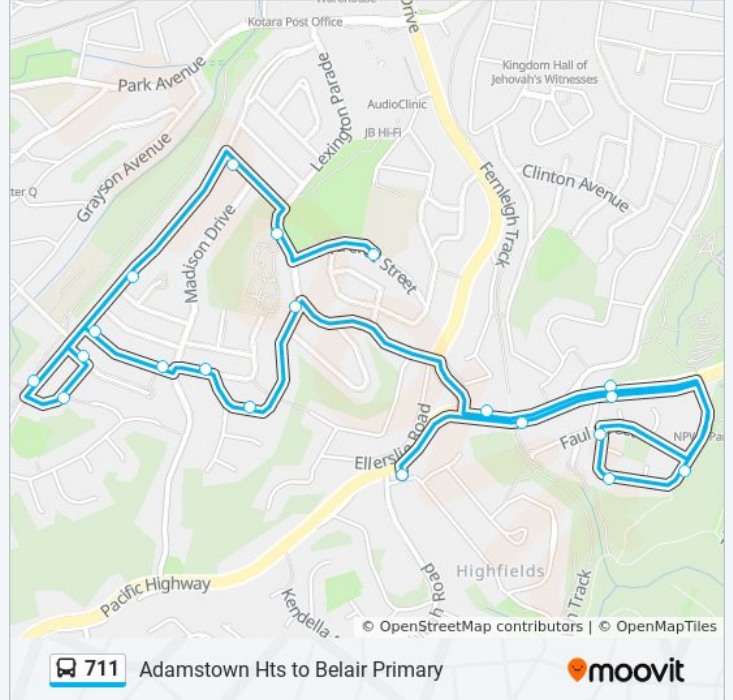

Direction: Belair PS

19 stops

[VIEW LINE SCHEDULE](#)

- Fernleigh Loop opp Faul St
- Fernleigh Loop opp Grevillea Cl
- Fernleigh Loop at Faul St
- City Rd before Faul St
- City Rd opp Northcott Dr
- Highfields Pde Exit at Pacific Hwy
- Pacific Hwy opp Kahibah Rd
- Northcott Dr opp Lexington Pde
- Ashbury St at Lucas Cres
- Melissa Ave at Madison Dr
- Melissa Ave before Princeton Ave
- Dalvern Cl opp Edison St
- Edison St before Princeton Ave
- Princeton Ave opp Edison St
- Princeton Ave opp Galena St
- Rosemont St at Princeton Ave
- Rosemont St at Lexington Pde
- Lexington Pde opp Kotara High School
- Belair Public School, Terence St

Trip Duration: 17 min

Line Summary:

Direction: Highfield Heights

20 stops

[VIEW LINE SCHEDULE](#)

- Terence St opp Belair Public School
- Kotara High School, Lexington Pde
- Rosemont St at Princeton Ave
- Princeton Ave before Galena St
- Dalvern Cl opp Edison St
- Edison St before Princeton Ave
- Princeton Ave opp Edison St
- Melissa Ave at Princeton Ave
- Melissa Ave at Madison Dr
- Corriston Cres opp Ashbury St
- Ashbury St opp Astor St
- Ashbury St at Lexington Pde
- City Rd after Northcott Dr
- City Rd after Bruncker Rd
- Fernleigh Loop opp Faul St
- Fernleigh Loop opp Grevillea Cl
- Fernleigh Loop at Faul St
- City Rd before Faul St

711 bus Time Schedule

Highfield Heights Route Timetable:

Sunday	Not Operational
Monday	15:10
Tuesday	15:10
Wednesday	15:10
Thursday	15:10
Friday	15:10
Saturday	Not Operational

711 bus Info

Direction: Highfield Heights

Stops: 20

Trip Duration: 19 min

Line Summary:

City Rd opp Northcott Dr

Highfields Pde Exit at Pacific Hwy

711 bus time schedules and route maps are available in an offline PDF at moovitapp.com. Use the [Moovit App](#) to see live bus times, train schedule or subway schedule, and step-by-step directions for all public transit in Sydney.