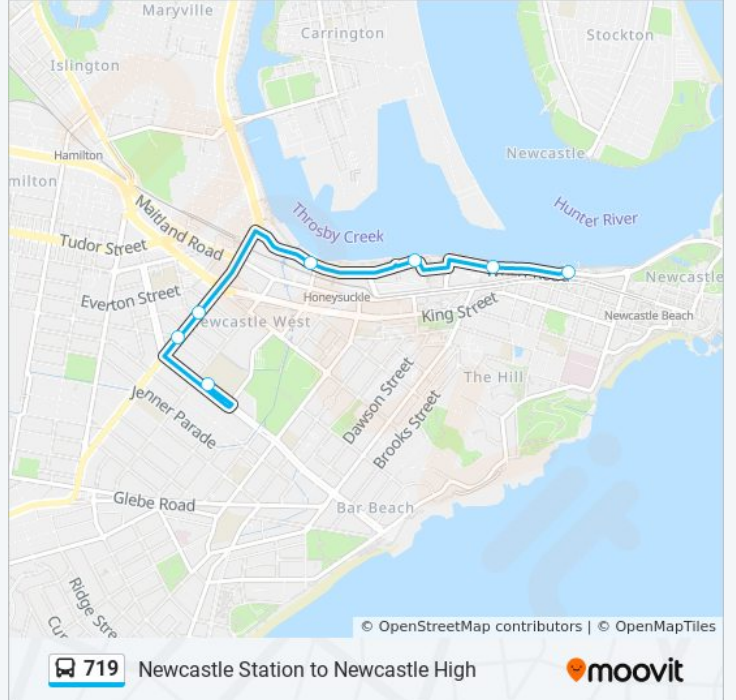

Use the Moovit App to find the closest 719 bus station near you and find out when is the next 719 bus arriving.

Direction: Newcastle HS

8 stops

[VIEW LINE SCHEDULE](#)

- Queens Wharf, Wharf Rd
- Wharf Rd opp Queens Wharf
- Wharf Rd before Argyle St
- Honeysuckle Dr after Settlement Lane
- 36 Honeysuckle Dr
- Stewart Ave opp Hebburn St
- Stewart Ave opp Dumaresq St
- Newcastle High School, Parkway Ave

719 bus Info

Direction: Newcastle HS

Stops: 8

Trip Duration: 10 min

Line Summary:

Direction: Newcastle Int

7 stops

[VIEW LINE SCHEDULE](#)

Newcastle High School, Parkway Ave

Stewart Ave at Dumaresq St

Stewart Ave at Hebburn St

Honeysuckle Dr opp 36

Newcastle Maritime Museum, Honeysuckle Dr

Wharf Rd opp Argyle St

Queens Wharf, Wharf Rd

719 bus Time Schedule

719 bus Info

Direction: Newcastle Int

Stops: 7

Trip Duration: 9 min

Line Summary:

719 bus time schedules and route maps are available in an offline PDF at moovitapp.com. Use the Moovit App to see live bus times, train schedule or subway schedule, and step-by-step directions for all public transit in Sydney.