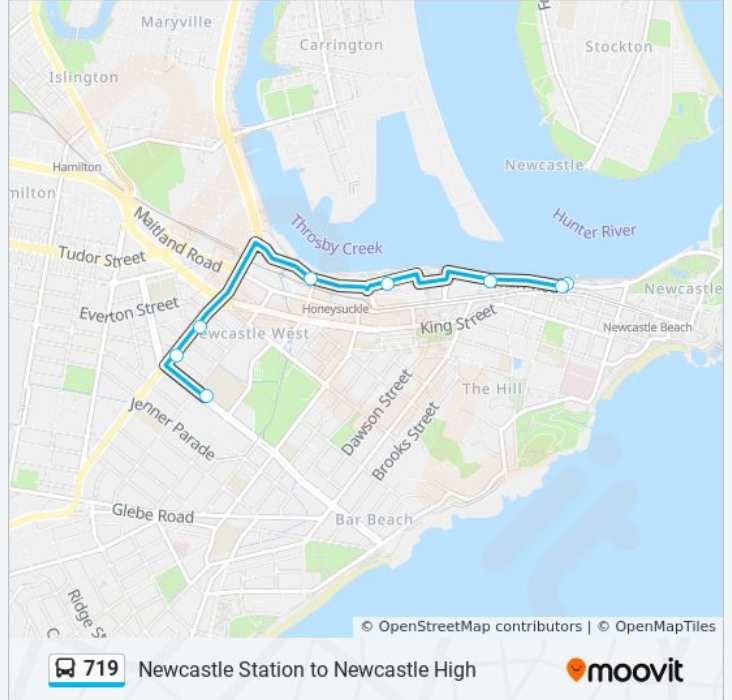

Use the Moovit App to find the closest 719 bus station near you and find out when is the next 719 bus arriving.

Direction: Newcastle HS

8 stops

[VIEW LINE SCHEDULE](#)

- Queens Wharf, Wharf Rd
- Wharf Rd opp Queens Wharf
- Wharf Rd before Argyle St
- Honeysuckle Dr after Settlement Lane
- 36 Honeysuckle Dr
- Stewart Ave opp Hebburn St
- Stewart Ave opp Dumaresq St
- Newcastle High School, Parkway Ave

719 bus Info

Direction: Newcastle HS

Stops: 8

Trip Duration: 10 min

Line Summary:

Direction: Newcastle Int

7 stops

[VIEW LINE SCHEDULE](#)

Newcastle High School, Parkway Ave

Stewart Ave at Dumaresq St

Stewart Ave at Hebburn St

Honeysuckle Dr opp 36

Newcastle Maritime Museum, Honeysuckle Dr

Wharf Rd opp Argyle St

Queens Wharf, Wharf Rd

719 bus Time Schedule

719 bus Info

Direction: Newcastle Int

Stops: 7

Trip Duration: 9 min

Line Summary:

719 bus time schedules and route maps are available in an offline PDF at moovitapp.com. Use the Moovit App to see live bus times, train schedule or subway schedule, and step-by-step directions for all public transit in Sydney.