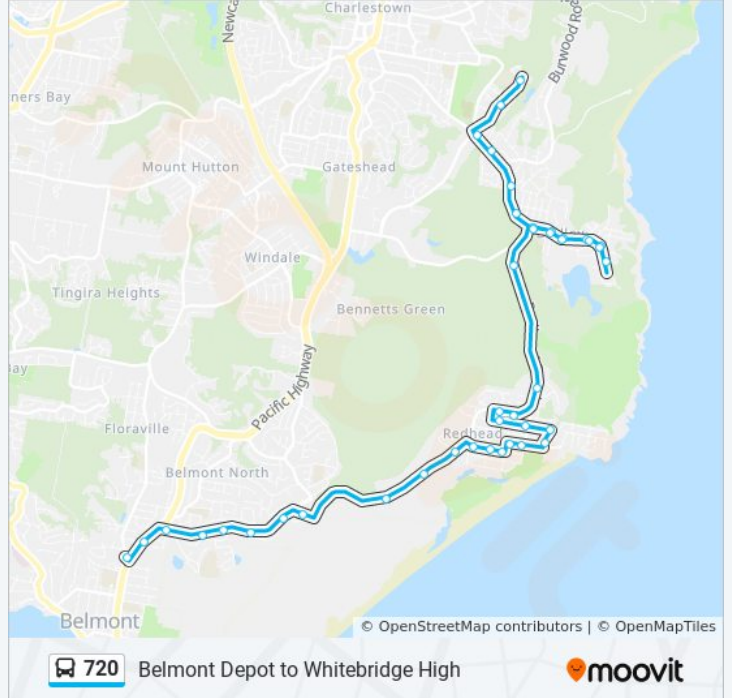

Stops: 41

Trip Duration: 30 min

Line Summary:

Cowlishaw St opp Redhead Bowling Club

Cowlishaw St at Allard St

Allard St opp Burns St

Beach Rd after Steel St

Beach Rd at Hutchinson St

Wommara Ave at Golding Ave

Wommara Ave after Master St

Wommara Ave before Chief St

Wommara Ave after John Fisher Rd

Pacific Hwy at Patrick St

Belmont Bus Depot, Floraville Rd

Direction: Whitebridge HS

30 stops

[VIEW LINE SCHEDULE](#)

Belmont Bus Depot, Floraville Rd

Pacific Hwy at York Cres

Wommara Ave after Pacific Hwy

Wommara Ave opp Master St

Wommara Ave after Master St

Wommara Ave after Prince St

Wommara Ave before Warrior St

720 bus Info

Direction: Whitebridge HS

Stops: 30

Trip Duration: 22 min

Line Summary:

Kallaroo Rd after Seasands Dr

Brown St at Barnes Lane

Brown Rd at Woods St