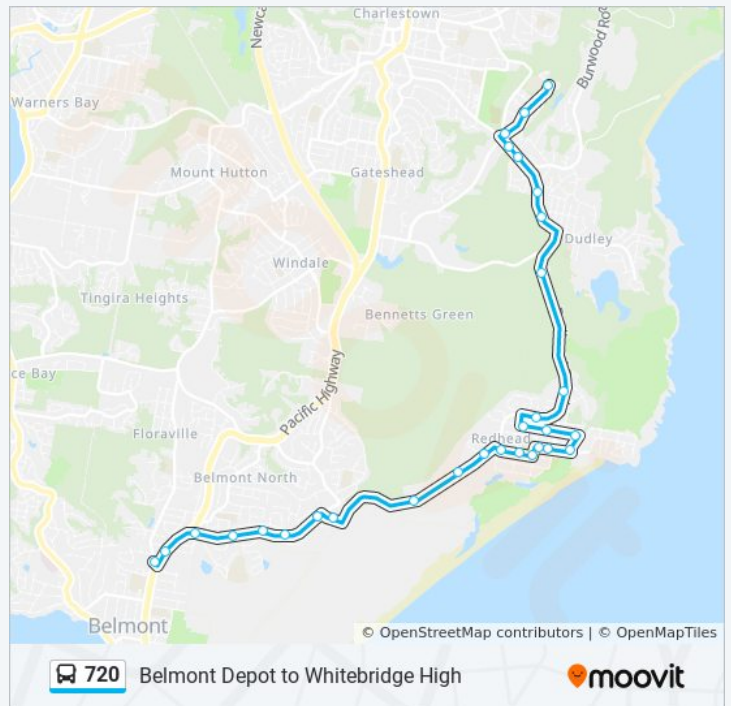

Kallaroo Rd after Seasands Dr

Brown St at Barnes Lane

Brown Rd at Woods St

Brown St at Hutchinson St

Beach Rd at Hutchinson St

Beach Rd before Steel St

Allard St at Beach Rd

Cowlishaw St at Allard St

Redhead Bowling Club, Cowlishaw St

Cowlishaw St opp Cowlishaw Street Shops

Collier St opp Hutchinson St

Redhead Gardens, Red Head Rd

Red Head Rd opp 53

Ocean St opp John St

Dudley Rd at Yaringa Pl

Dudley Rd before Station St

Dudley Road Shops, Dudley Rd

Lonus Ave after Dudley Rd

Lonus Ave at Tumpoa St

Whitebridge High School, Lonus Ave

720 bus time schedules and route maps are available in an offline PDF at moovitapp.com. Use the [Moovit App](#) to see live bus times, train schedule or subway schedule, and step-by-step directions for all public transit in Sydney.

[About Moovit](#) • [MaaS Solutions](#) • [Supported Countries](#) • [Mooviter Community](#)

© 2024 Moovit - All Rights Reserved

Check Live Arrival Times