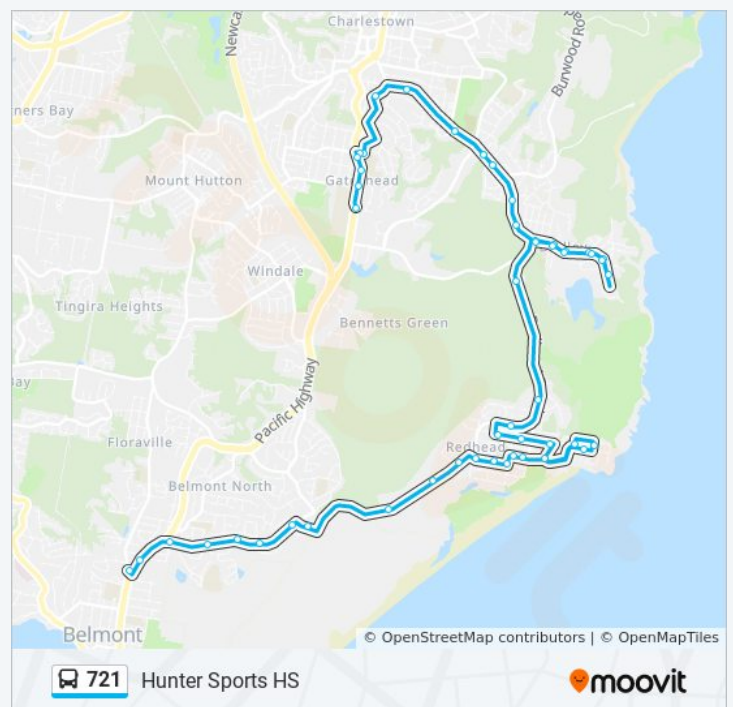

**Direction: Belmont Depot**

50 stops

[VIEW LINE SCHEDULE](#)

- Hunter Sports High, Pacific Hwy
- St Mary's High School, Pacific Hwy
- Oxford St at Felton St
- Algona Rd at Felton St
- Algona Rd at Chesterfield Lane
- Amaroo Lodge Nursing Home, Dudley Rd
- Dudley Rd before Wakal St
- Whitebridge Cemetery, Dudley Rd
- Dudley Road Shops, Dudley Rd
- Dudley Rd after Station St
- Dudley Rd at Yaringa Pl
- Ocean St before John St
- Ocean St opp Redhead Rd
- Ocean St at Durfold St
- Ocean St opp Frank Watkins Memorial Park
- Ocean St before Bombala St
- Ocean St at Albury St
- Ocean St after Tumut Street
- Ocean St opp Albury St
- Ocean St opp Bombala St
- Frank Watkins Memorial Park, Ocean St
- Ocean St opp Durfold St

Brown St at Barnes Lane

Brown Rd at Woods St

Brown St at Hutchinson St

Beach Rd at Hutchinson St

Beach Rd before Steel St

Hanly St at Murrays Lane

Jesmond St after Collier St

Cowlishaw St at Bennett St

Ocean St at Durfold St

Ocean St opp Frank Watkins Memorial Park

Ocean St before Bombala St

Ocean St at Albury St

Ocean St after Tumut Street

Ocean St opp Albury St

Ocean St opp Bombala St

Tuesday	07:36
Wednesday	07:36
Thursday	07:36
Friday	07:36
Saturday	Not Operational

### 721 bus Info

**Direction:** Hunter Sports HS

**Stops:** 50

**Trip Duration:** 35 min

**Line Summary:**

Frank Watkins Memorial Park, Ocean St

Ocean St opp Durfold St

Ocean St at Redhead Rd