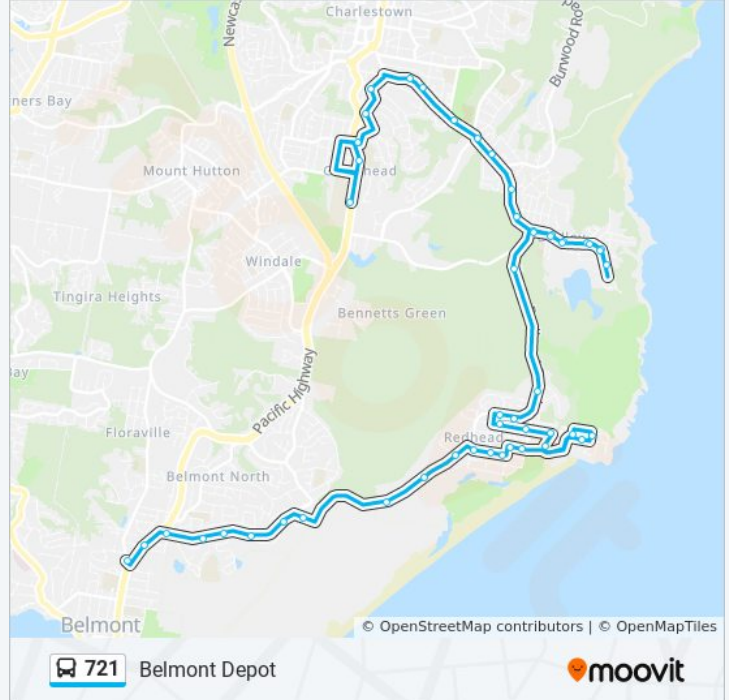

Beach Rd at Hutchinson St

Brown St at Hutchinson St

Brown Rd at Woods St

Brown St at Barnes Lane

Kallaroo Rd opp Seasands Dr

31 Kalaroo Rd

81 Kalaroo Rd

Railway Cres after Kalaroo Rd

Wommara Ave after Railway Cres

Wommara Ave at Golding Ave

Wommara Ave after Master St

Wommara Ave before Chief St

Wommara Ave after John Fisher Rd

Pacific Hwy at Patrick St

Belmont Bus Depot, Floraville Rd

**Direction: Hunter Sports HS**

Brown St at Barnes Lane

Brown Rd at Woods St

Brown St at Hutchinson St

Beach Rd at Hutchinson St

Beach Rd before Steel St

Hanly St at Murrays Lane

Jesmond St after Collier St

Cowlishaw St at Bennett St

### 721 bus Info

**Direction:** Hunter Sports HS

**Stops:** 50

**Trip Duration:** 35 min

**Line Summary:**

Frank Watkins Memorial Park, Ocean St

Ocean St opp Durfold St

Ocean St at Redhead Rd