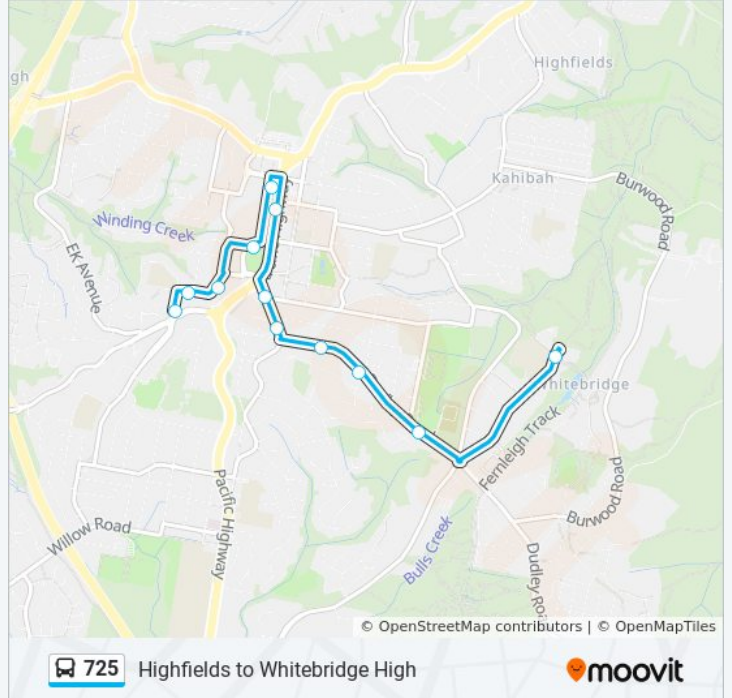

Direction: Charlestown

12 stops

[VIEW LINE SCHEDULE](#)

- Whitebridge High School, Lonus Ave
- Dudley Rd opp Whitebridge Cemetery
- Dudley St at Hallam St
- Dudley Rd opp Amaroo Lodge Nursing Home
- Dudley Rd opp Tiral St
- Dudley Rd opp James St
- Pacific Hwy before Smart St
- Charlestown Square, Pearson St, Stand B
- Charlestown Square, Frederick St, Stand D
- Patricia Ave after Lincoln St
- Patricia Ave opp Anjon St
- Gari St at Warners Bay Rd

Stops: 12

Trip Duration: 11 min

Line Summary:

Direction: Whitebridge HS

19 stops

[VIEW LINE SCHEDULE](#)

- Charlestown Square, Pearson St, Stand B
- Charlestown Square, Frederick St, Stand D
- Patricia Ave after Lincoln St
- Patricia Ave opp Anjon St
- Gari St at Warners Bay Rd
- Cadaga Rd at Carbeen St
- Cadaga Rd opp Coral Cres
- Cadaga Rd opp Sylvia Grozdanovski Memorial Park
- Oxford St at Paper St
- Oxford St after Goundry St
- Oxford St at O'Brien St
- Oxford St at Felton St
- Algona Rd at Felton St
- Algona Rd at Chesterfield Lane
- Amaroo Lodge Nursing Home, Dudley Rd
- Whitebridge Cemetery, Dudley Rd
- Lonus Ave after Dudley Rd
- Lonus Ave at Tumpoa St